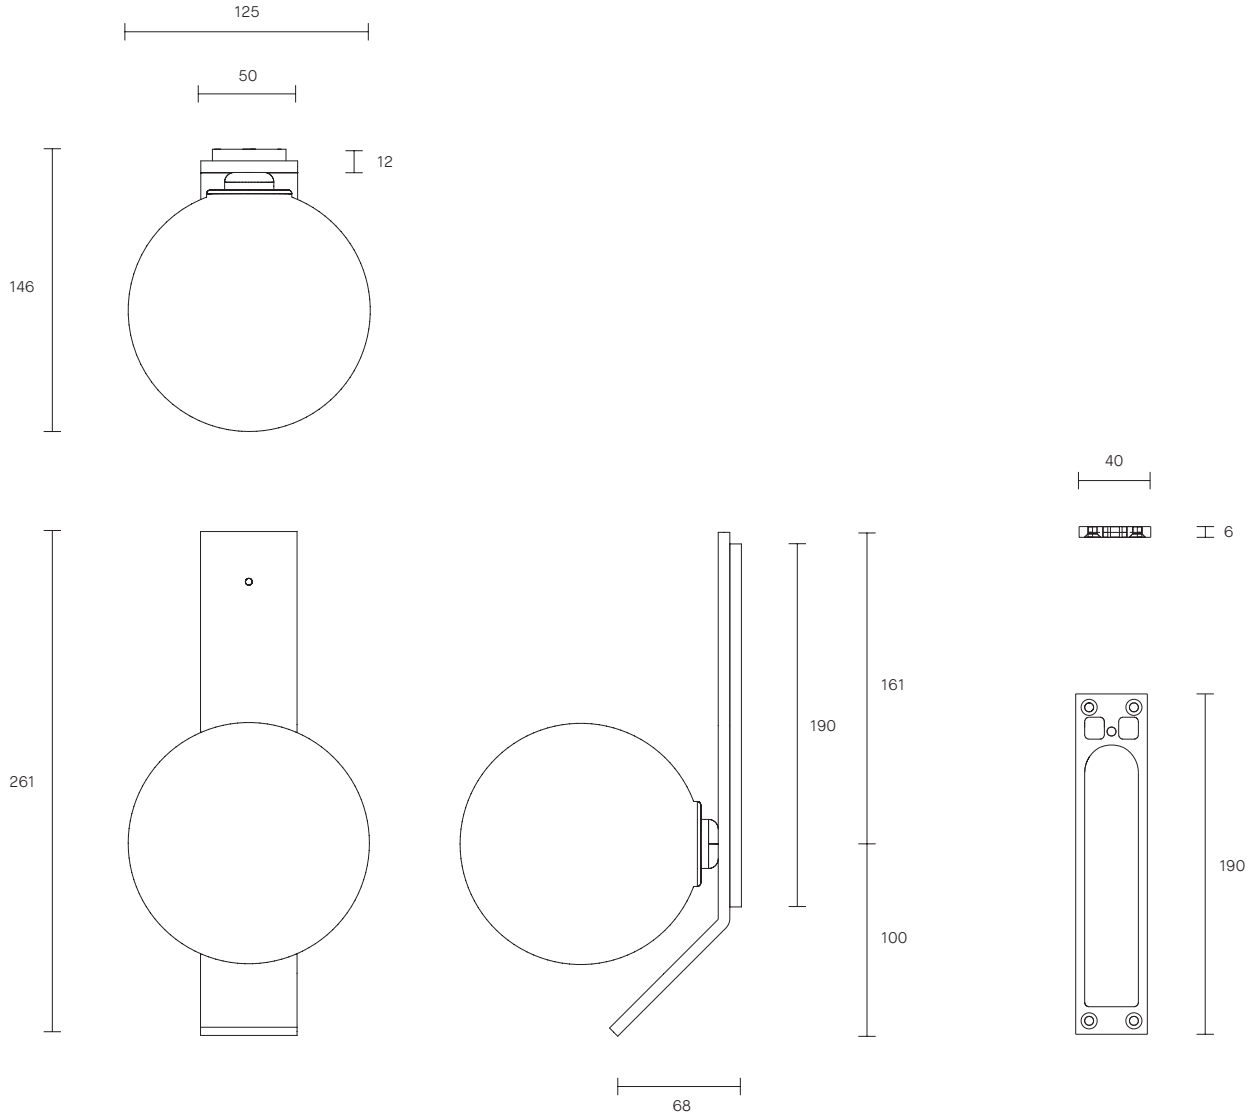

FIZI BALL COLLECTION

WALL SCONCE WITH KICK

SPECIFICATION SHEET

AUSTRALIA / INTERNATIONAL

FI_WSK_AU_20V1

ABOUT FIZI

Effervescent yet luxuriously artisanal, Fizi is a celebration of 'the art of light'. The Fizi ball seems to burst with tiny bubbles glinting below the surface.

When lit, Fizi throws superb patterns and movement onto the surrounding walls, reflecting the unique material identity of mouthblown glass.

Fizi balls are removable for easy cleaning.

Fizi available in wall sconce, table lamp and pendant. Custom multi drops upon request.

LEAD TIME

6 - 8 weeks

LIGHT SOURCE

12V G4 2W LED bipin
2700k warm white
200 lumens
Dimmable
Globe included

INSTALLATION

Supplied with external driver

WEIGHT

2kg

CERTIFICATION

CE/AU

WARRANTY

3 years

FITTING DESIGN

Kick (shown)
Flat
Round

FITTING FINISH

Brass
Mid Bronze
Satin Nickel (shown)
Articolo Black
Matte White