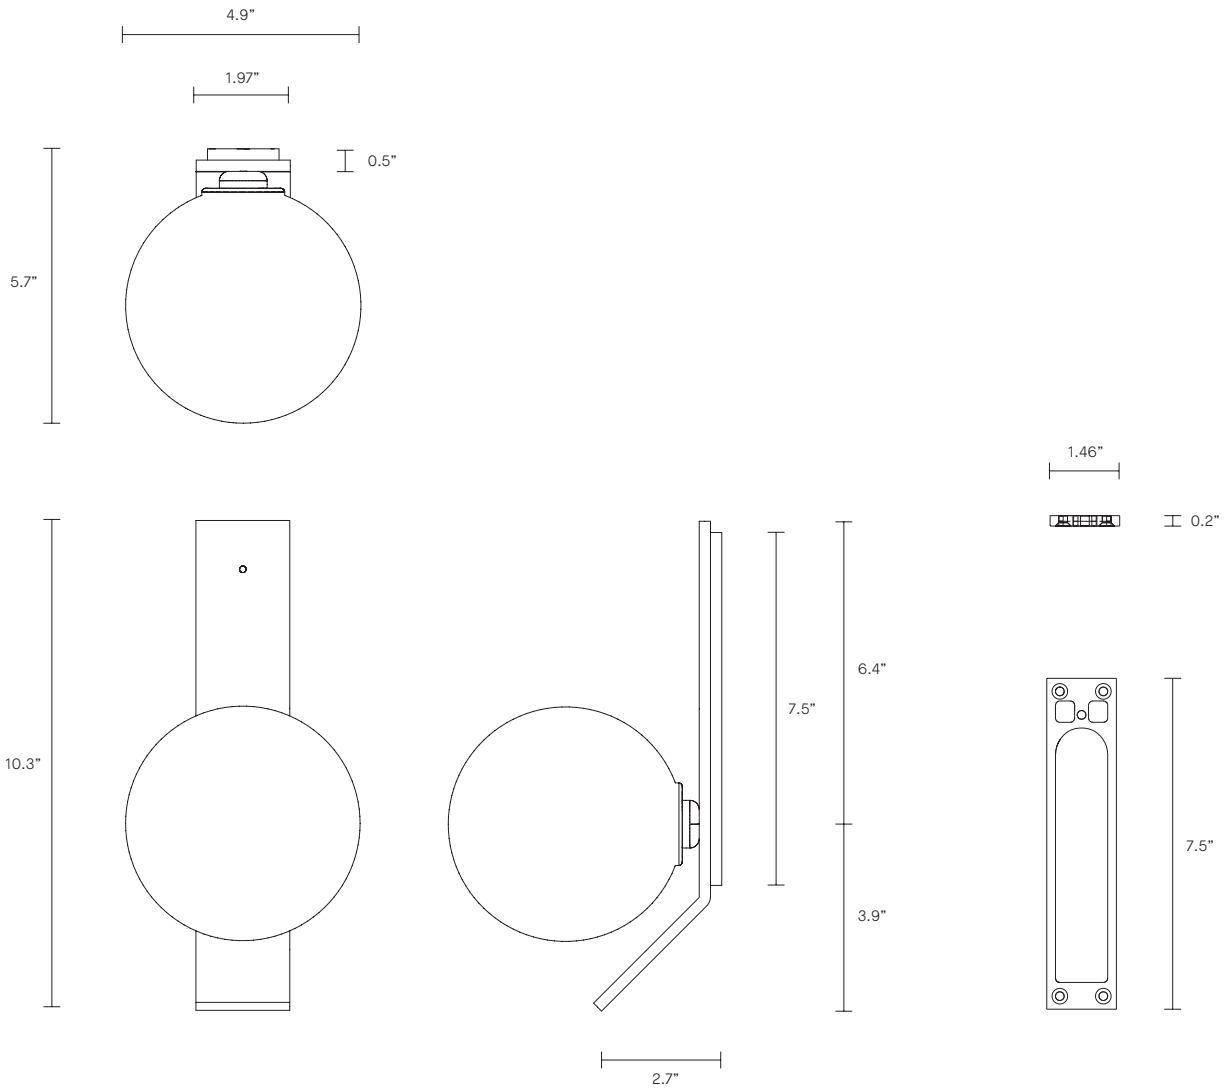

FIZI BALL COLLECTION

WALL SCONCE WITH KICK

UL SPECIFICATION SHEET

NORTH AMERICA

FI_WSK_S_UL_20V1

ABOUT FIZI

Effervescent yet luxuriously artisanal, Fizi is a celebration of 'the art of light'. The Fizi ball seems to burst with tiny bubbles glinting below the surface.

When lit, Fizi throws superb patterns and movement onto the surrounding walls, reflecting the unique material identity of mouthblown glass.

Fizi balls are removable for easy cleaning.

Fizi available in wall sconce, table lamp and pendant. Custom multi drops upon request.

LEAD TIME

8 - 10 weeks

LIGHT SOURCE

12V G4 2W LED bipin
3000k warm white
210 lumens
Dimmable (Luxtron/Diva/CL)
Globe included

INSTALLATION

Supplied with external driver and mounting plate to fit 4.0/3.5 Jbox
Escutcheons may be ordered to conceal Jbox openings where needed

WEIGHT

4 lb

FITTING DESIGN

Kick (shown)
Flat
Round

FITTING FINISH

Brass
Mid Bronze
Satin Nickel (shown)
Articolo Black
Matte White

CERTIFICATION

US/ETL/CA

WARRANTY

3 years