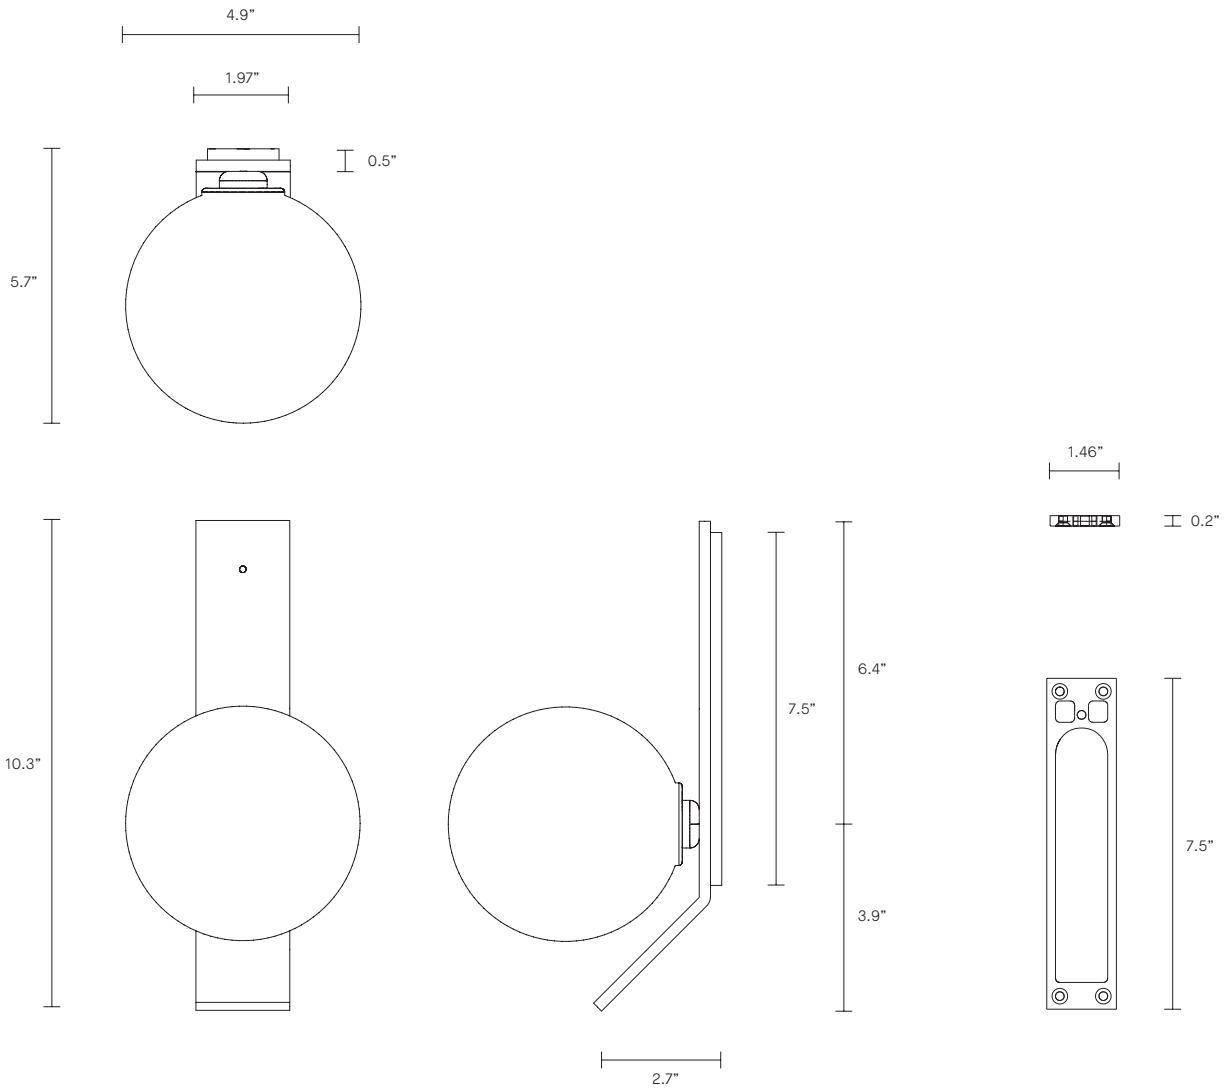

FIZI BALL COLLECTION

WALL SCONCE WITH KICK

UL SPECIFICATION SHEET

NORTH AMERICA

FI_WSK_UL_20V3

ABOUT FIZI

Effervescent yet luxuriously artisanal, Fizi is a celebration of 'the art of light'. The Fizi ball seems to burst with tiny bubbles glinting below the surface.

When lit, Fizi throws superb patterns and movement onto the surrounding walls, reflecting the unique material identity of mouthblown glass.

Fizi balls are removable for easy cleaning.

Fizi available in wall sconce, table lamp and pendant. Custom multi drops upon request.

LEAD TIME

8 - 10 weeks

LIGHT SOURCE

12V G4 LED Bi-Pin 2.5W

2700k warm white

250 lumens

Dimmable (Luxtron/Diva/CL)

Globe included

INSTALLATION

Supplied with external driver and mounting plate to fit 4.0/3.5 Jbox

Escutcheons may be ordered to conceal Jbox openings where needed

WEIGHT

4 lb

FITTING DESIGN

Kick (shown)

Flat

Round

FITTING FINISH

Brass

Mid Bronze

Satin Nickel (shown)

Articolo Black

Matte White

CERTIFICATION

US/ETL/CA

WARRANTY

3 years