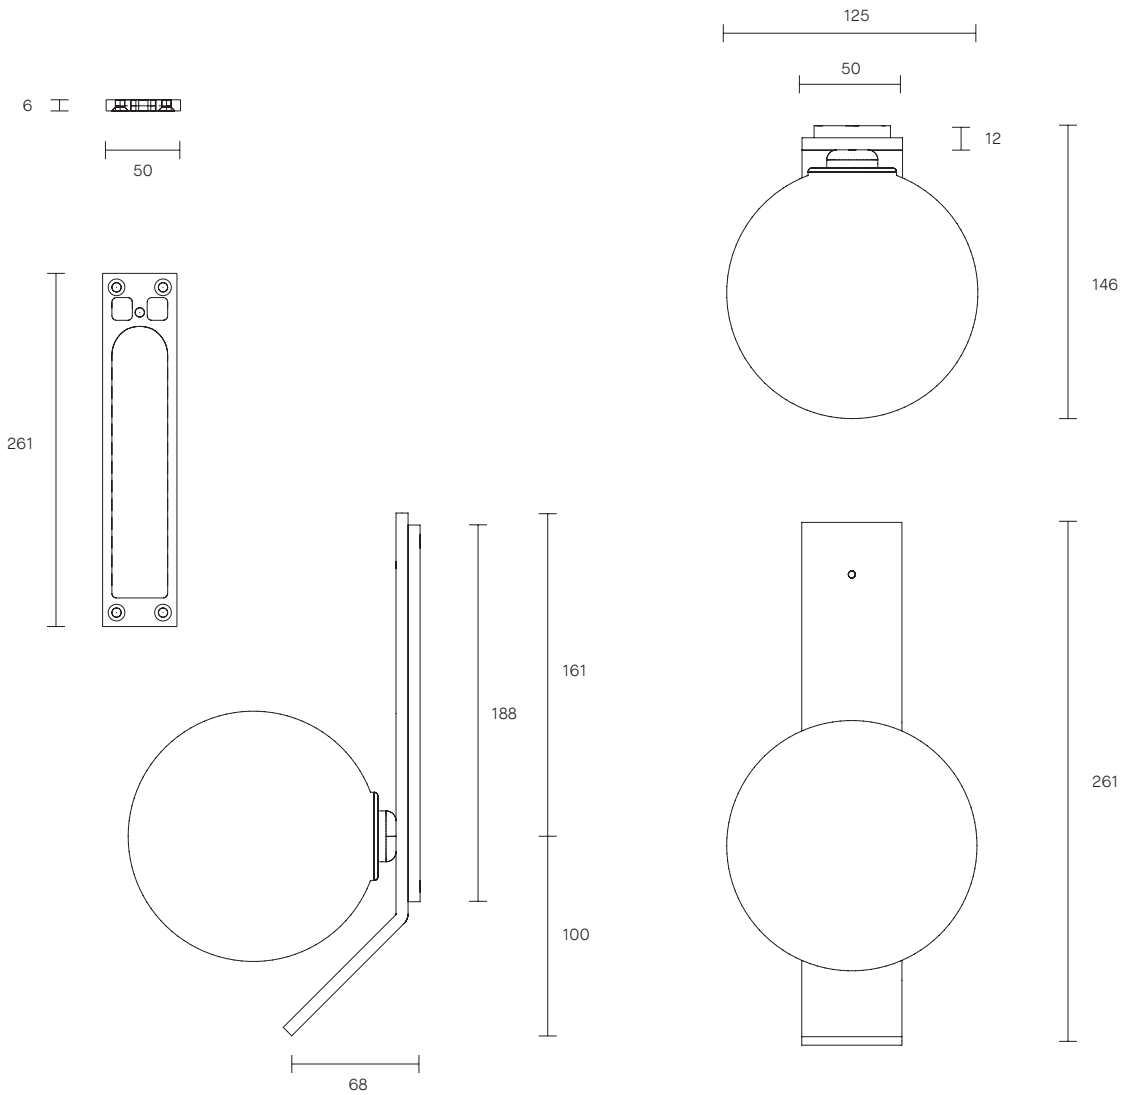

FIZI BALL COLLECTION
WALL SCONCE WITH KICK

SPECIFICATION SHEET
AUSTRALIA / INTERNATIONAL

ARTICOLO

FIZI BALL COLLECTION

WALL SCONCE WITH KICK

SPECIFICATION SHEET

AUSTRALIA / INTERNATIONAL

FI_WSK_S_AU_18V3

Requires driver/transformer
installation

Dimmable upon request

WEIGHT

2kg

FITTING DESIGN

Kick (cover)

Round

Flat