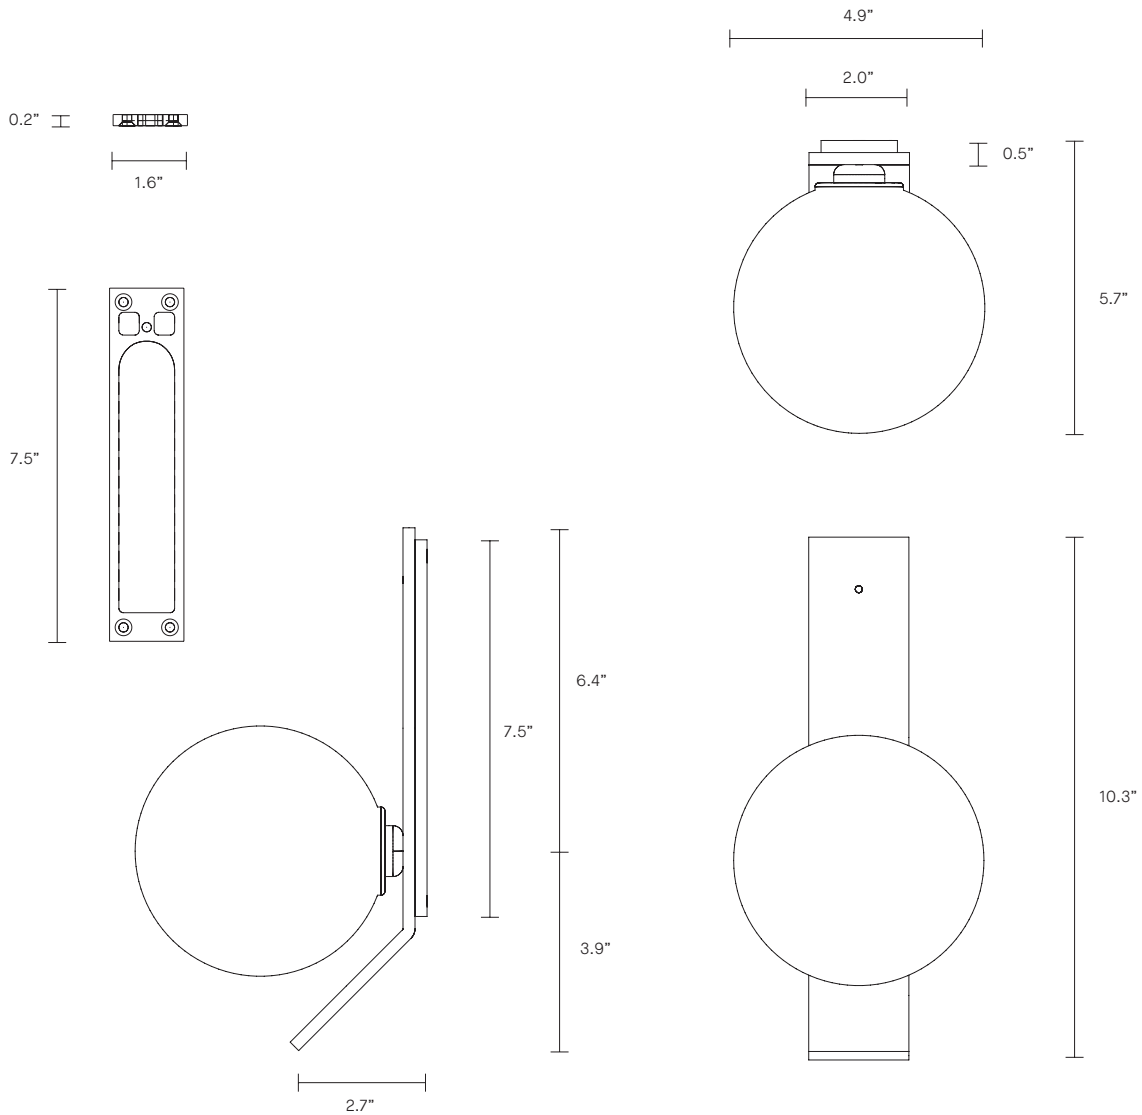

FIZI BALL COLLECTION
WALL SCONCE WITH KICK

UL SPECIFICATION SHEET
NORTH AMERICA

ARTICOLO

FIZI BALL COLLECTION

WALL SCONCE WITH KICK

UL SPECIFICATION SHEET

NORTH AMERICA

FI_WSK_S_L_18V3

Dimmable (Luxtron/Diva/CL)

INSTALLATION

Supplied with mounting plate to fit 4.0/3.5 Jbox

Escutcheons may be ordered to conceal Jbox openings where needed

WEIGHT

4lb

FITTING DESIGN

Kick (cover)
Round
Flat