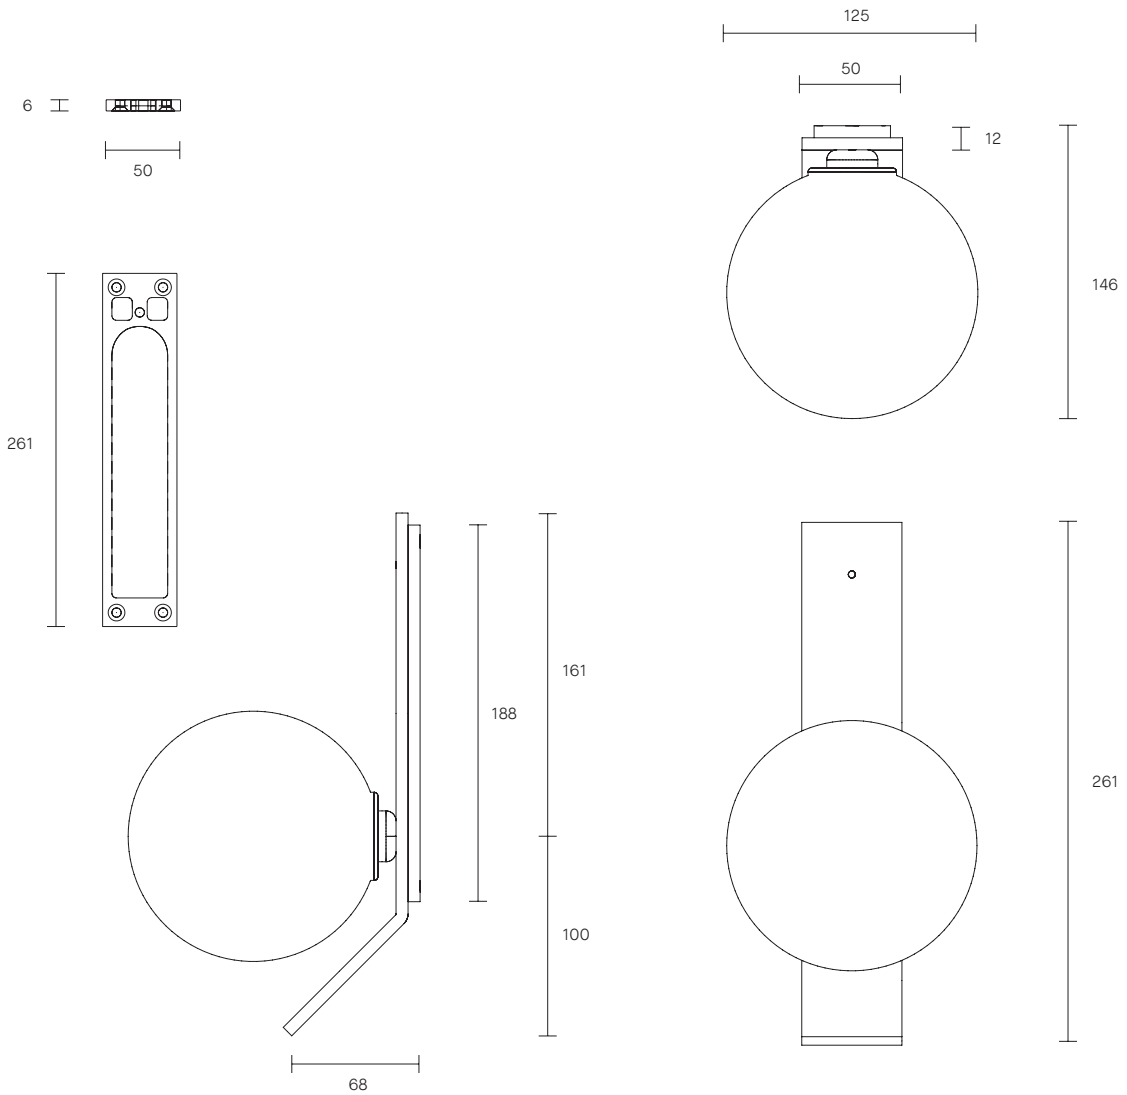

FIZI BALL COLLECTION

WALL SCONCE WITH KICK

SPECIFICATION SHEET

AUSTRALIA / INTERNATIONAL

FI_WSK_S_AU_18V3

ABOUT FIZI

Effervescent yet luxuriously artisanal, Fizi is a celebration of 'the art of light'. The Fizi ball seems to burst with tiny bubbles glinting below the surface.

When lit, Fizi throws superb patterns and movement onto the surrounding walls, reflecting the unique material identity of mouthblown glass.

Fizi balls are removable for easy cleaning.

Fizi available in wall sconce, table lamp and pendant. Custom multi drops upon request.

LEAD TIME

6 -8 weeks

LIGHT SOURCE

12V, G4 2W LED bipin
2700K

INSTALLATION

Supplied with external driver

Requires driver/transformer
installation

Dimmable upon request

WEIGHT

2kg

FITTING DESIGN

Kick (cover)
Round
Flat

FITTING FINISH

Articolo Black
Matte White (cover)
Brass
Mid Bronze
Satin Nickel
Copper