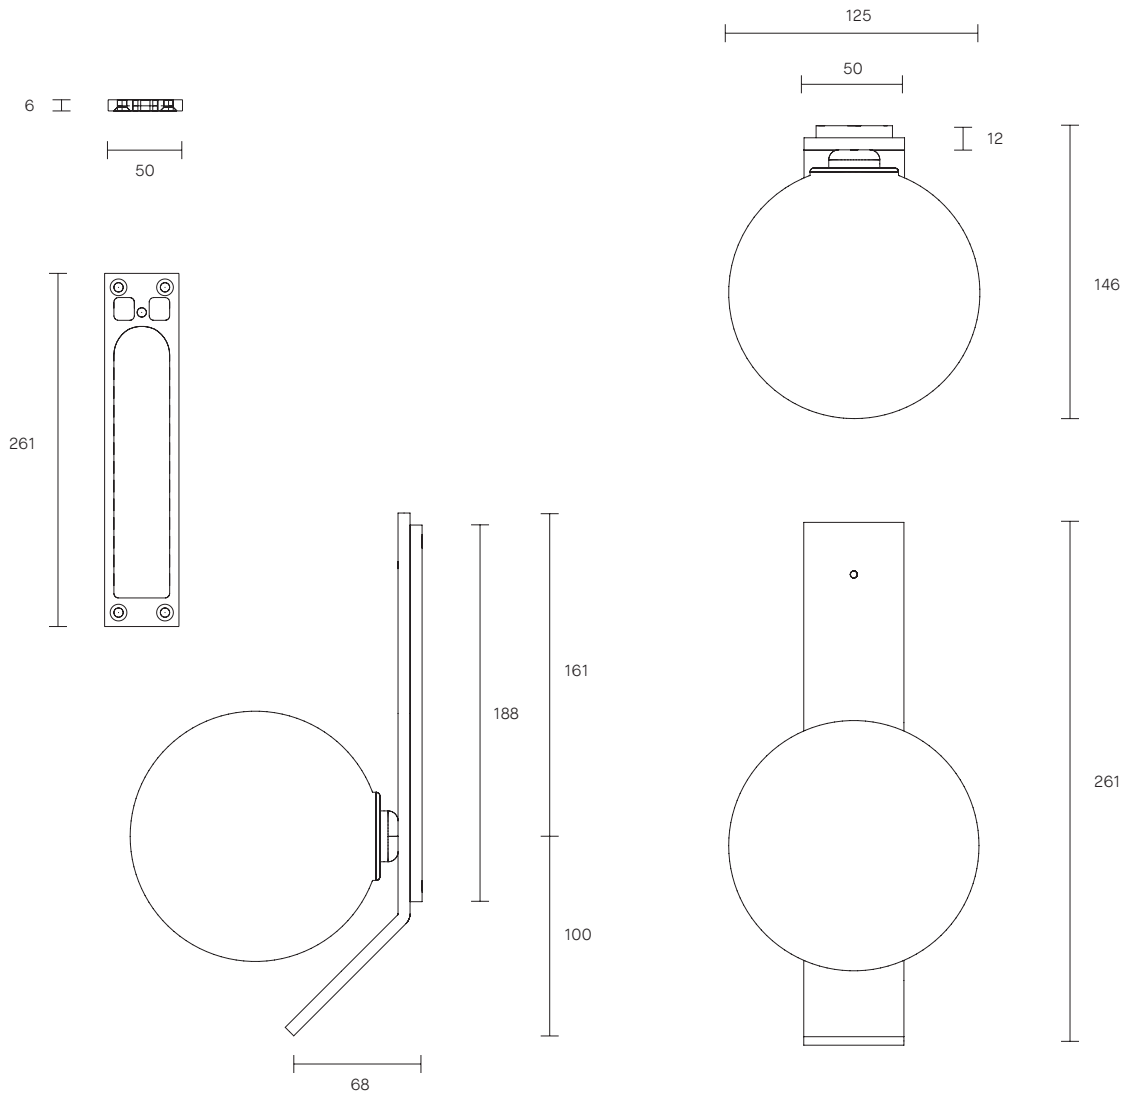

FIZI BALL COLLECTION

WALL SCONCE WITH KICK

SPECIFICATION SHEET

AUSTRALIA / INTERNATIONAL

FI_WSK_S_AU_18V3

ABOUT FIZI

Effervescent yet luxuriously artisanal, Fizi is a celebration of 'the art of light'. The Fizi ball seems to burst with tiny bubbles glinting below the surface.

When lit, Fizi throws superb patterns and movement onto the surrounding walls, reflecting the unique material identity of mouthblown glass.

Fizi balls are removable for easy cleaning.

Fizi available in wall sconce, table lamp and pendant. Custom multi drops upon request.

LEAD TIME

6 -8 weeks

LIGHT SOURCE

12V, G4 2W LED bipin
2700K

INSTALLATION

Supplied with external driver

Requires driver/transformer
installation

Dimmable upon request

WEIGHT

2kg

FITTING DESIGN

Kick (cover)
Round
Flat

FITTING FINISH

Articolo Black
Matte White
Brass
Mid Bronze (cover)
Satin Nickel
Copper