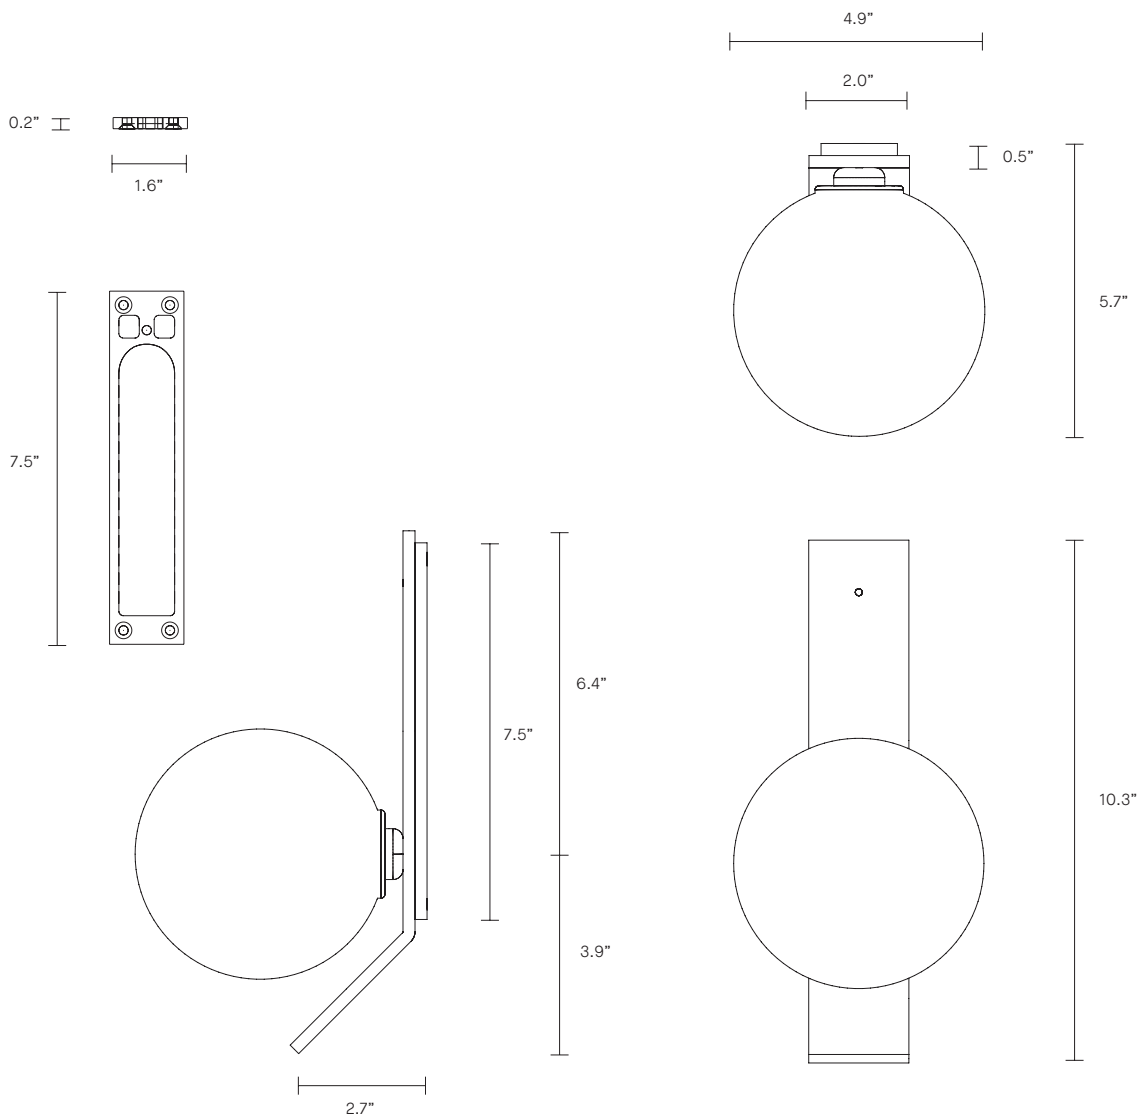

FIZI BALL COLLECTION
WALL SCONCE WITH KICK

UL SPECIFICATION SHEET
NORTH AMERICA

ARTICOLO

FIZI BALL COLLECTION

WALL SCONCE WITH KICK

UL SPECIFICATION SHEET

NORTH AMERICA

FI_WSK_S_L_18V3

Dimmable (Luxtron/Diva/CL)

INSTALLATION

Supplied with mounting plate to fit 4.0/3.5 Jbox

Escutcheons may be ordered to conceal Jbox openings where needed

WEIGHT

4lb

FITTING DESIGN

Kick (cover)
Round
Flat