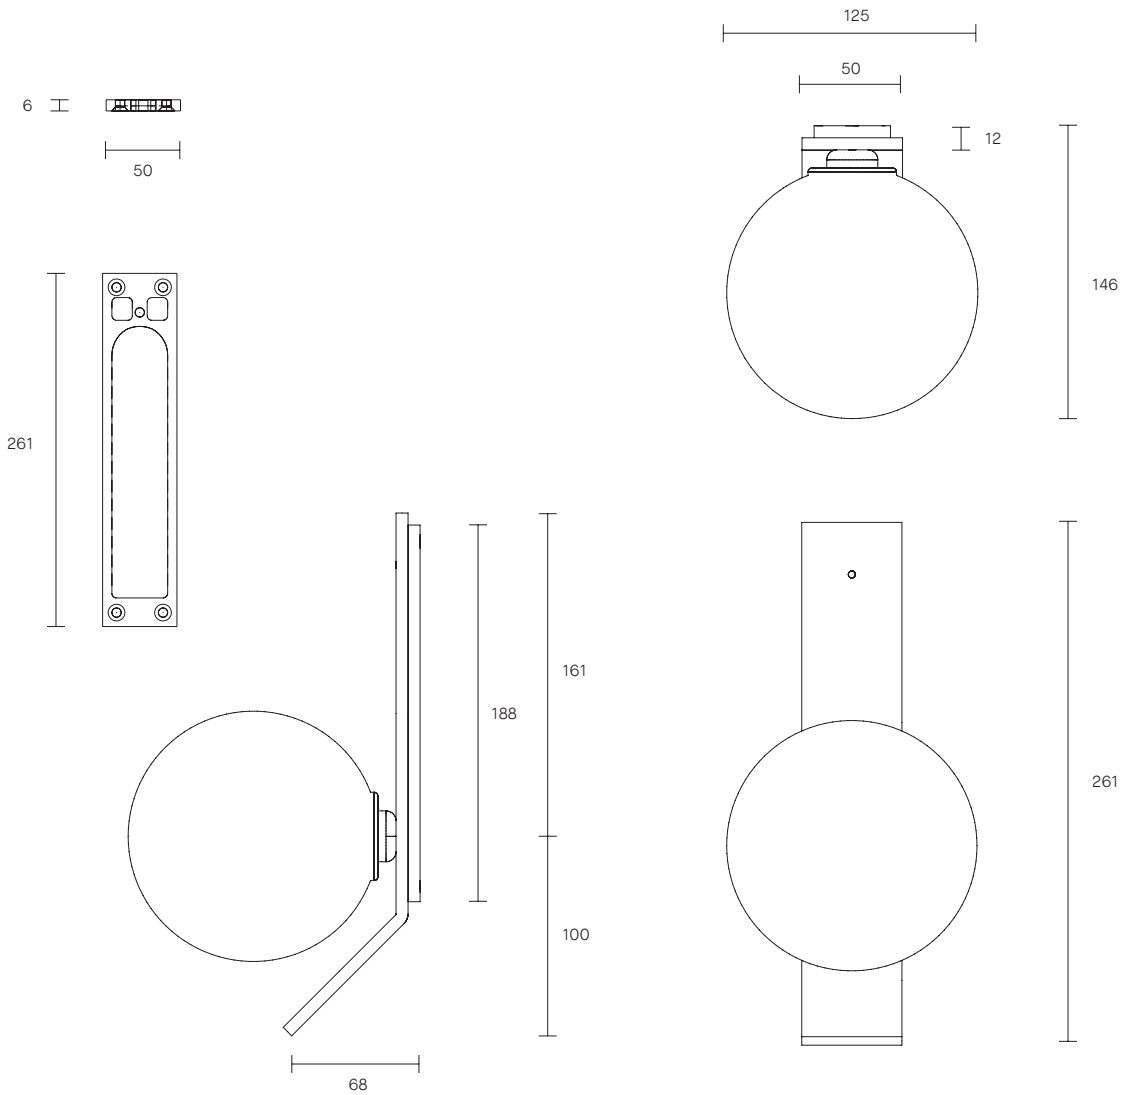

FIZI BALL COLLECTION
WALL SCONCE WITH KICK

SPECIFICATION SHEET
AUSTRALIA / INTERNATIONAL

ARTICOLO

FIZI BALL COLLECTION

WALL SCONCE WITH KICK

SPECIFICATION SHEET

AUSTRALIA / INTERNATIONAL

FI_WSK_S_AU_18V3

Requires driver/transformer
installation

Dimmable upon request

WEIGHT

2kg

FITTING DESIGN

Kick (cover)
Round
Flat

FITTING FINISH

Articolo Black
Matte White
Brass
Mid Bronze
Satin Nickel (cover)
Copper