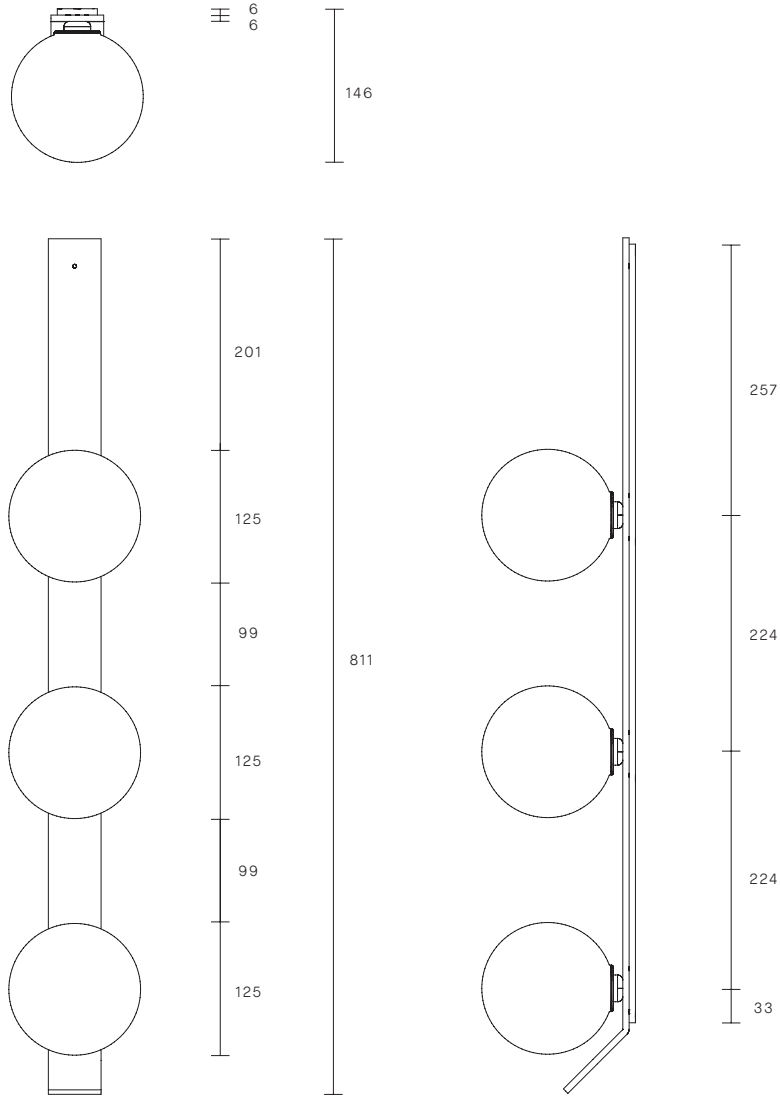

FIZI BALL COLLECTION

TRIPLE BALL WALL SCONCE WITH KICK

SPECIFICATION SHEET

AUSTRALIA / INTERNATIONAL

FI_TWSK_S_AU_18V3

ABOUT FIZI

Effervescent yet luxuriously artisanal, Fizi is a celebration of 'the art of light'. The Fizi ball seems to burst with tiny bubbles glinting below the surface.

When lit, Fizi throws superb patterns and movement onto the surrounding walls, reflecting the unique material identity of mouthblown glass.

Fizi balls are removable for easy cleaning.

Fizi available in wall sconce, table lamp and pendant. Custom multi drops upon request.

LEAD TIME

6 -8 weeks

LIGHT SOURCE

3 x 12V, G4 2W LED bipin
2700K

INSTALLATION

Supplied with external driver

Requires driver/transformer
installation

Dimmable upon request

WEIGHT

8.5kg

FITTING DESIGN

Kick (cover)

Round

Flat

FITTING FINISH

Articolo Black (cover)

Matte White

Brass

Mid Bronze

Satin Nickel

Copper