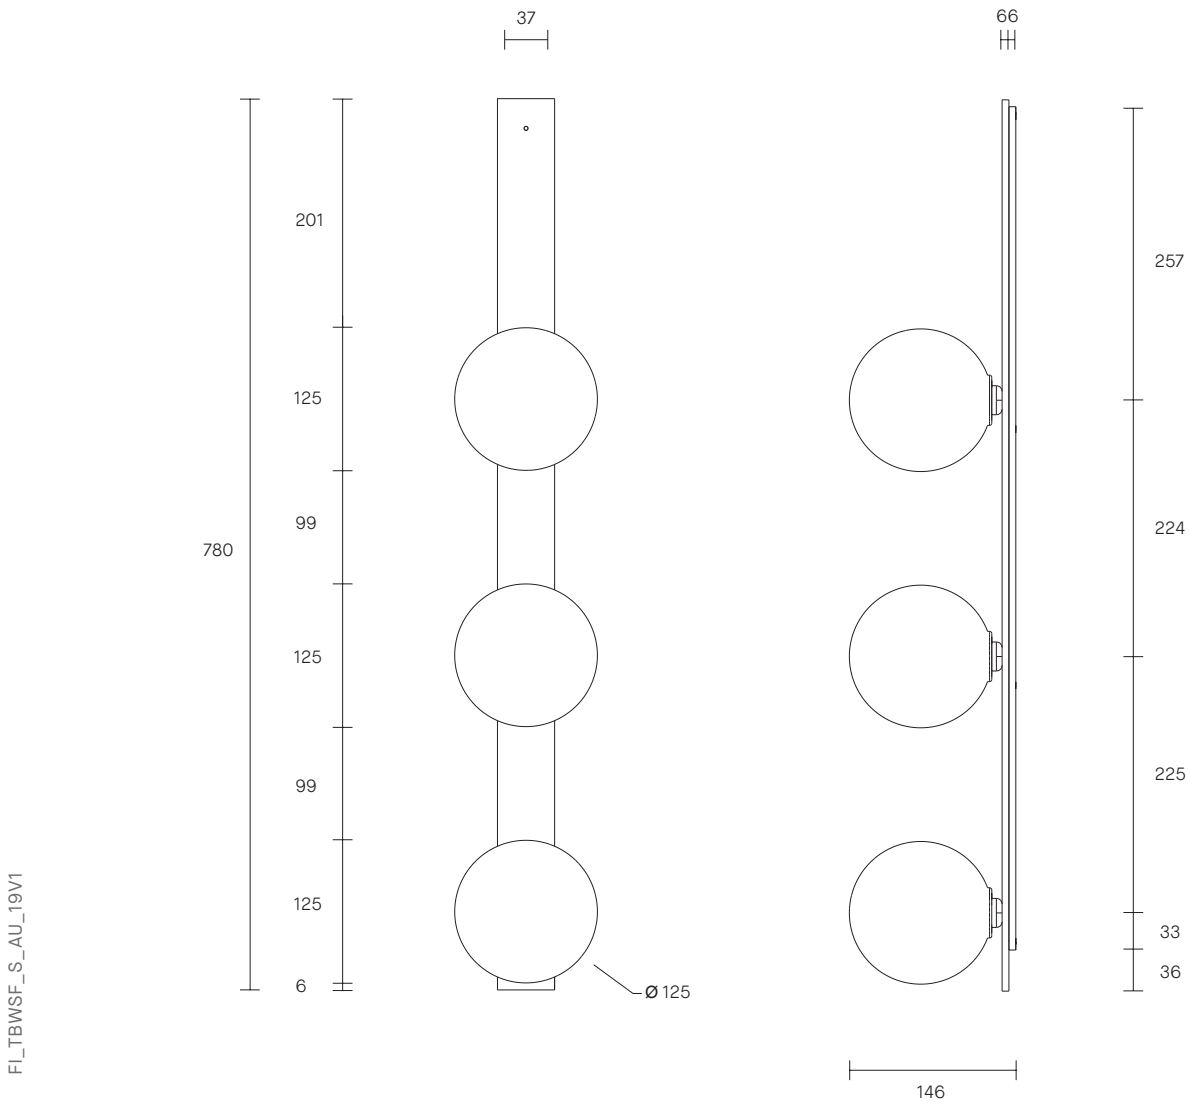

FIZI BALL COLLECTION  
TRIPLE BALL WALL SCONCE FLAT

SPECIFICATION SHEET  
AUSTRALIA / INTERNATIONAL

ARTICOLO

**FIZI BALL COLLECTION**  
 TRIPLE BALL WALL SCONCE FLAT

**SPECIFICATION SHEET**  
 AUSTRALIA / INTERNATIONAL

**FITTING DESIGN**

Kick  
 Flat (shown)

**FITTING FINISH**

Brass (shown)  
 Mid Bronze  
 Satin Nickel  
 Articolo Black  
 Matte White