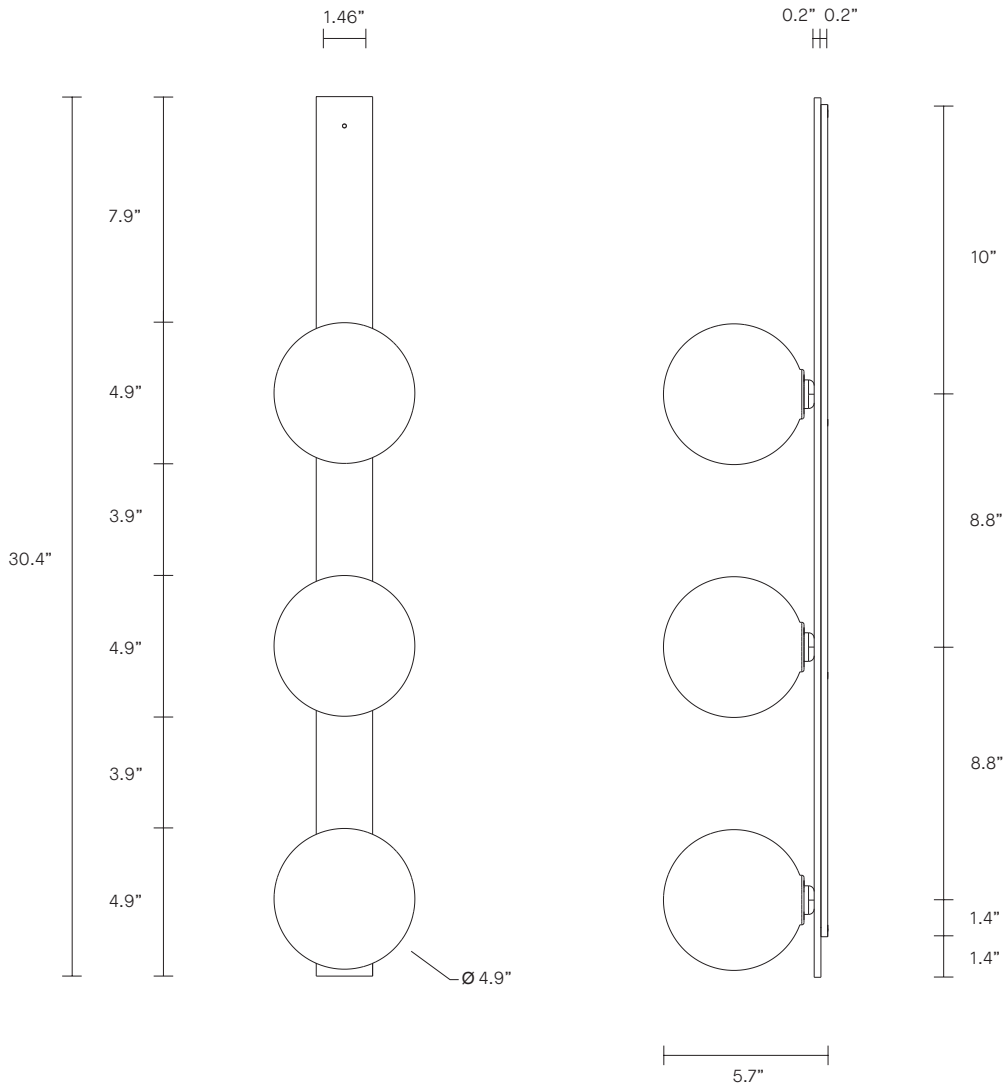

FIZI BALL COLLECTION  
TRIPLE BALL WALL SCONCE FLAT

UL SPECIFICATION SHEET  
NORTH AMERICA

ARTICOLO

**FIZI BALL COLLECTION**  
 TRIPLE BALL WALL SCONCE FLAT

UL SPECIFICATION SHEET  
 NORTH AMERICA

FL\_TBWSF\_S\_UL\_20V1

**INSTALLATION**

Supplied with external driver and mounting plate to fit 4.0/3.5 Jbox  
 Escutcheons may be ordered to conceal Jbox openings where needed

**WEIGHT**

18 lb

**FITTING DESIGN**

Kick  
 Flat (shown)