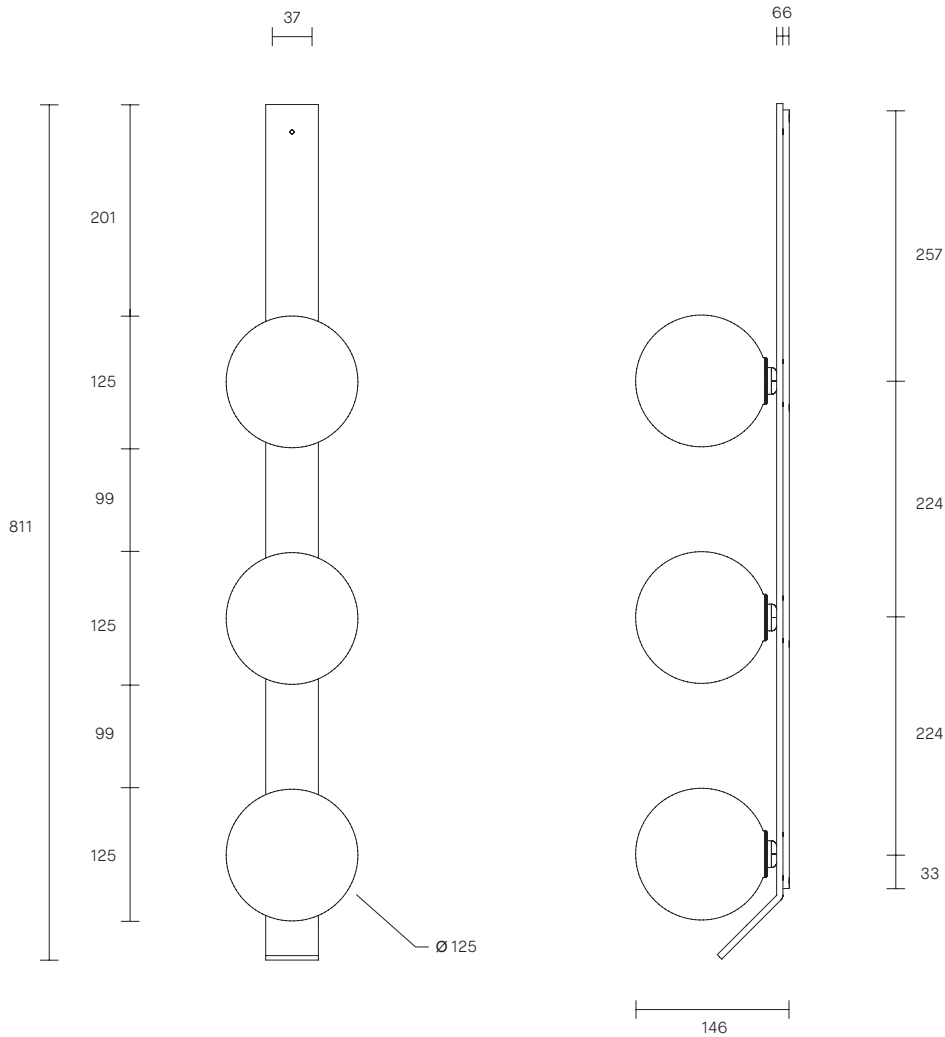

FIZI BALL COLLECTION

TRIPLE BALL WALL SCONCE WITH KICK

SPECIFICATION SHEET

AUSTRALIA / INTERNATIONAL

FL_TBWSK_S_AU_19V1

ABOUT FIZI

Effervescent yet luxuriously artisanal, Fizi is a celebration of 'the art of light'. The Fizi ball seems to burst with tiny bubbles glinting below the surface.

When lit, Fizi throws superb patterns and movement onto the surrounding walls, reflecting the unique material identity of mouthblown glass.

Fizi balls are removable for easy cleaning.

Fizi available in wall sconce, table lamp and pendant. Custom multi drops upon request.

LEAD TIME

6 - 8 weeks

LIGHT SOURCE

3 x 12V G4 2W LED bipin
2700k warm white
600 total lumen output
Dimmable
Globe included

INSTALLATION

Supplied with external driver

WEIGHT

8.5kg

CERTIFICATION

CE/AU

WARRANTY

3 years

FITTING DESIGN

Kick (shown)
Flat

FITTING FINISH

Brass
Mid Bronze
Satin Nickel
Articolo Black (shown)
Matte White