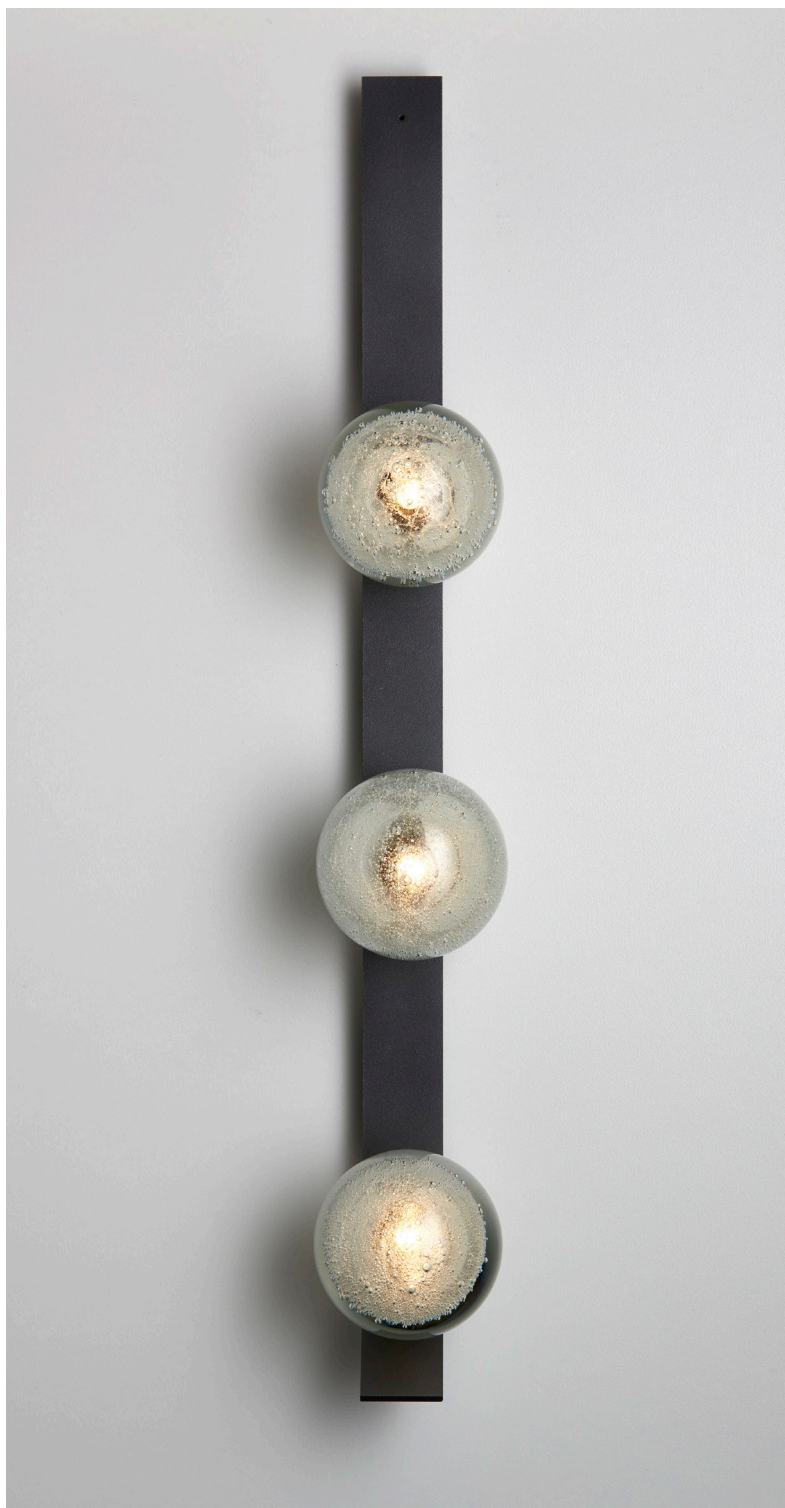

FIZI BALL COLLECTION
TRIPLE BALL WALL SCONCE WITH KICK

SPECIFICATION SHEET
AUSTRALIA / INTERNATIONAL

ARTICOLO

FIZI BALL COLLECTION

TRIPLE BALL WALL SCONCE WITH KICK

SPECIFICATION SHEET

AUSTRALIA / INTERNATIONAL

FL_TBWSK_S_AU_19V1

ABOUT FIZI

Effervescent yet luxuriously artisanal, Fizi is a celebration of 'the art of light'. The Fizi ball seems to burst with tiny bubbles glinting below the surface.

When lit, Fizi throws superb patterns and movement onto the surrounding walls, reflecting the unique material identity of mouthblown glass.

Fizi balls are removable for easy cleaning.

Fizi available in wall sconce, table lamp and pendant. Custom multi drops upon request.

LEAD TIME

6 - 8 weeks

LIGHT SOURCE

3 x 12V G4 2W LED bipin
2700k warm white
600 total lumen output
Dimmable
Globe included

FITTING DESIGN

Kick (shown)
Flat

FITTING FINISH

Brass
Mid Bronze
Satin Nickel
Articolo Black (shown)
Matte White