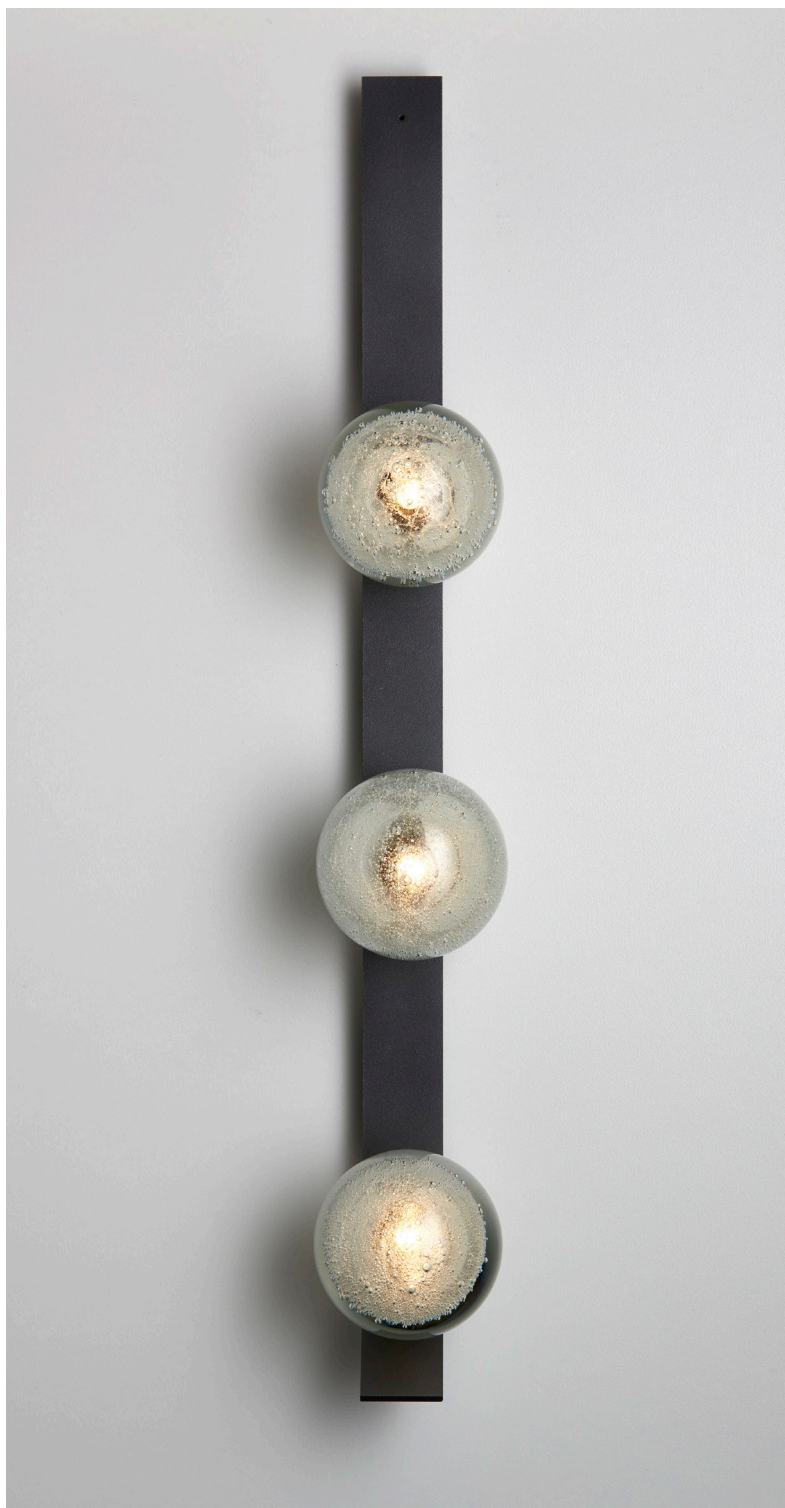

FIZI BALL COLLECTION  
TRIPLE BALL WALL SCONCE WITH KICK

UL SPECIFICATION SHEET  
NORTH AMERICA

ARTICOLO

### ABOUT FIZI

Effervescent yet luxuriously artisanal, Fizi is a celebration of 'the art of light'. The Fizi ball seems to burst with tiny bubbles glinting below the surface.

When lit, Fizi throws superb patterns and movement onto the surrounding walls, reflecting the unique material identity of mouthblown glass.

Fizi balls are removable for easy cleaning.

Fizi available in wall sconce, table lamp and pendant. Custom multi drops upon request.

### LIGHT SOURCE

3 x 12V G4 2W LED bipin  
2700k warm white  
600 total lumen output  
Dimmable (Luxtron/Diva/CL)  
Globe included