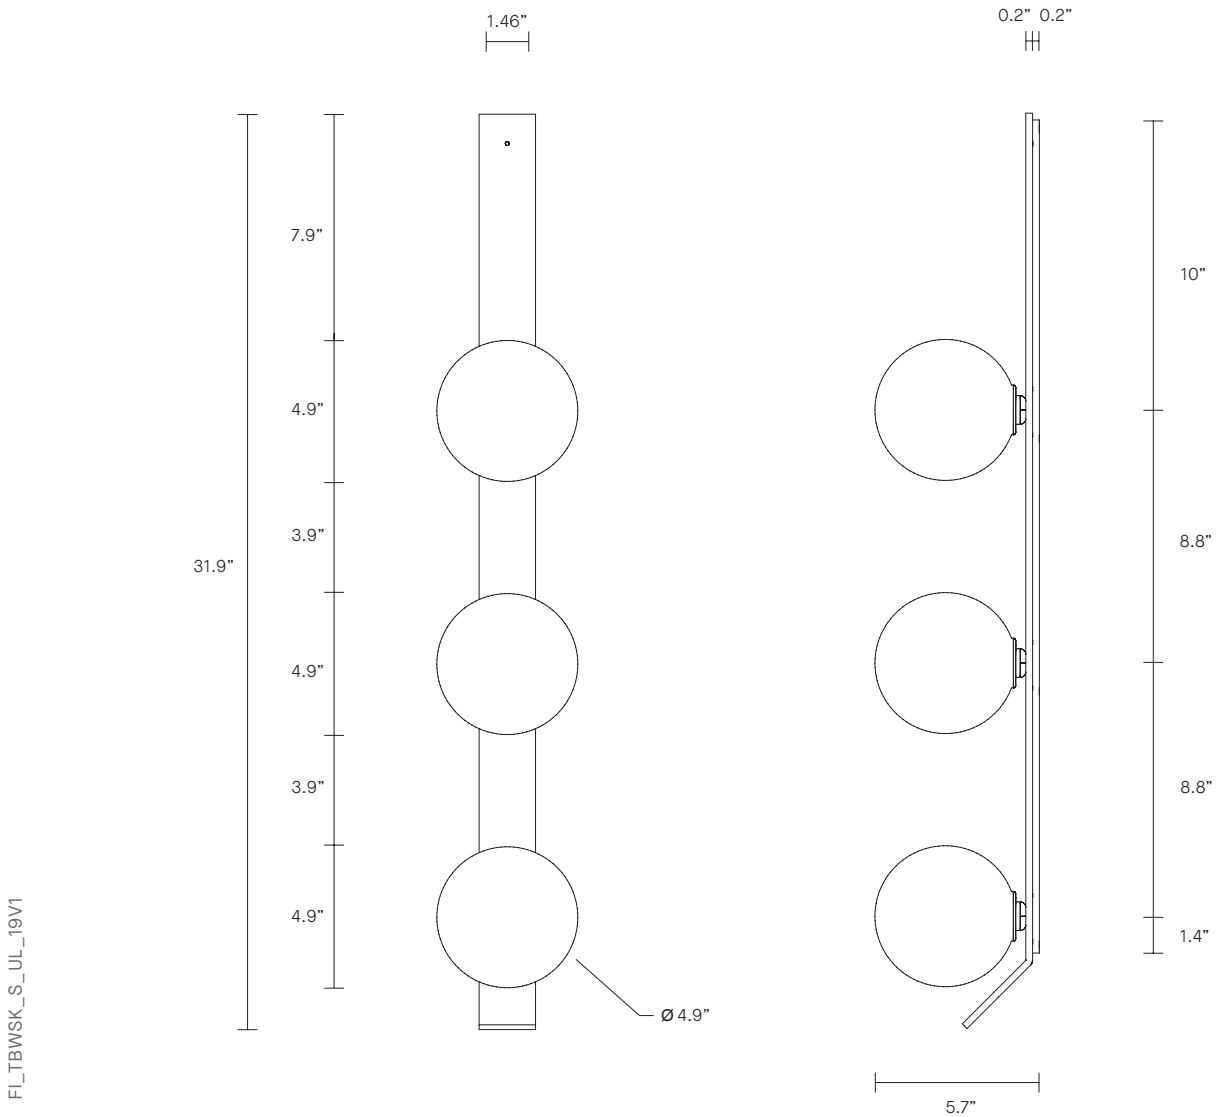

FIZI BALL COLLECTION

TRIPLE BALL WALL SCONCE WITH KICK

UL SPECIFICATION SHEET
NORTH AMERICA

FI_TBWSK_S_UL_19V1

ABOUT FIZI

Effervescent yet luxuriously artisanal, Fizi is a celebration of 'the art of light'. The Fizi ball seems to burst with tiny bubbles glinting below the surface.

When lit, Fizi throws superb patterns and movement onto the surrounding walls, reflecting the unique material identity of mouthblown glass.

Fizi balls are removable for easy cleaning.

Fizi available in wall sconce, table lamp and pendant. Custom multi drops upon request.

LEAD TIME

8 - 10 weeks

LIGHT SOURCE

3 x 12V G4 2W LED bipin
2700k warm white
600 total lumen output
Dimmable (Luxtron/Diva/CL)
Globe included

INSTALLATION

Supplied with external driver and mounting plate to fit 4.0/3.5 Jbox
Escutcheons may be ordered to conceal Jbox openings where needed

WEIGHT

18 lb

FITTING DESIGN

Kick (shown)
Flat

FITTING FINISH

Brass
Mid Bronze
Satin Nickel
Articolo Black (shown)
Matte White

CERTIFICATION

US/ETL/CA

WARRANTY

3 years