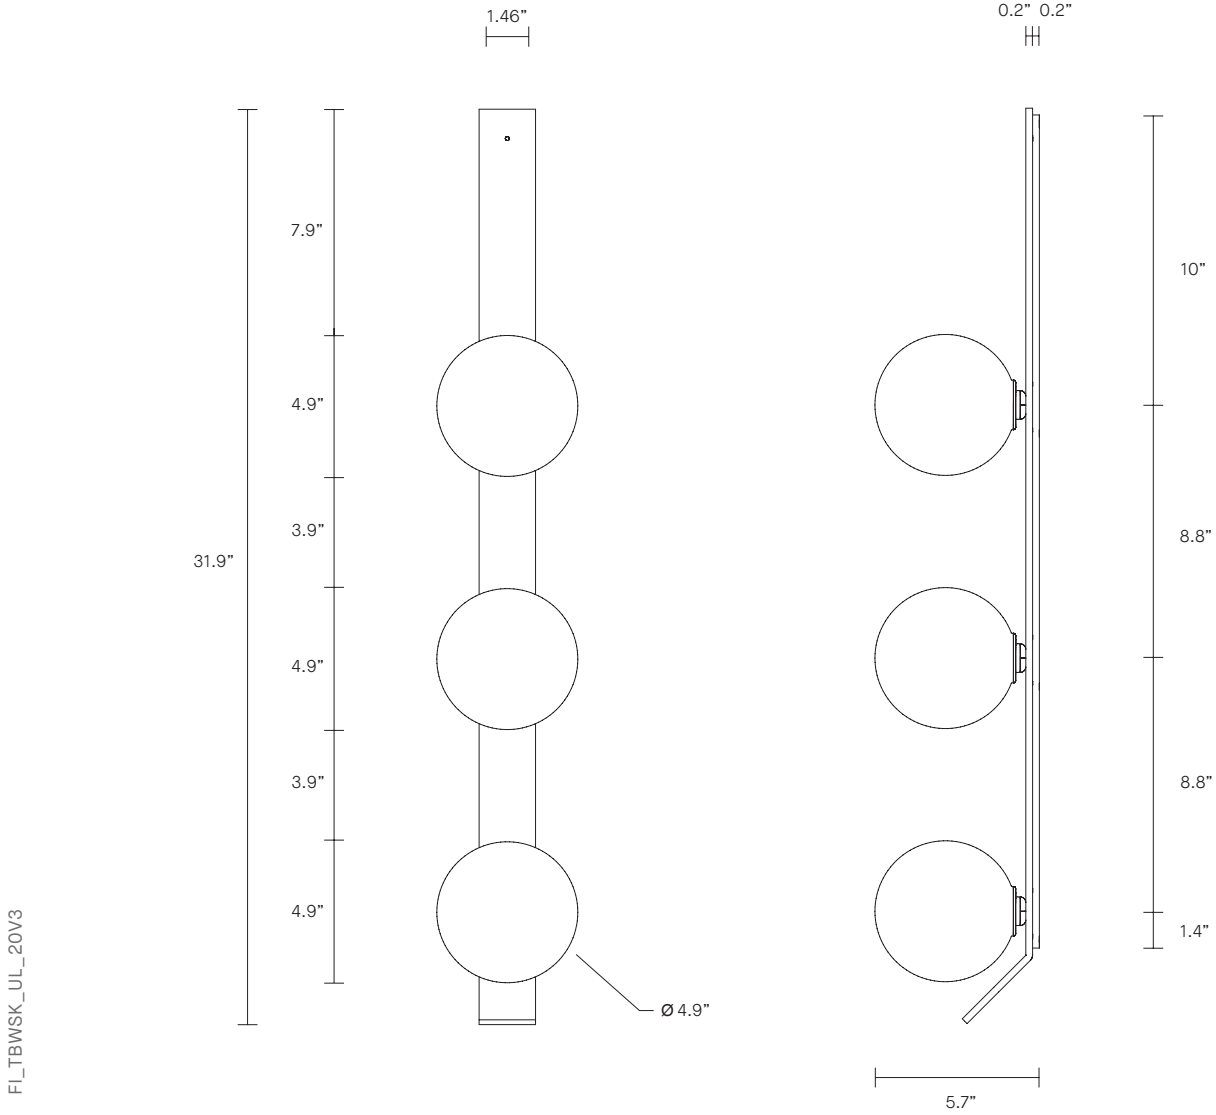

FIZI BALL COLLECTION
TRIPLE BALL WALL SCONCE WITH KICK

UL SPECIFICATION SHEET
NORTH AMERICA

ARTICOLO

FIZI BALL COLLECTION

TRIPLE BALL WALL SCONCE WITH KICK

UL SPECIFICATION SHEET

NORTH AMERICA

FL_TBWSK_UL_20V3

Fizi balls are removable for easy cleaning.

Fizi available in wall sconce, table lamp and pendant. Custom multi drops upon request.

LEAD TIME

8 - 10 weeks

LIGHT SOURCE

3 x 12V G4 LED Bi-Pin 2.5W
2700k warm white
750 total lumen output
Dimmable (Luxtron/Diva/CL)
Globe included