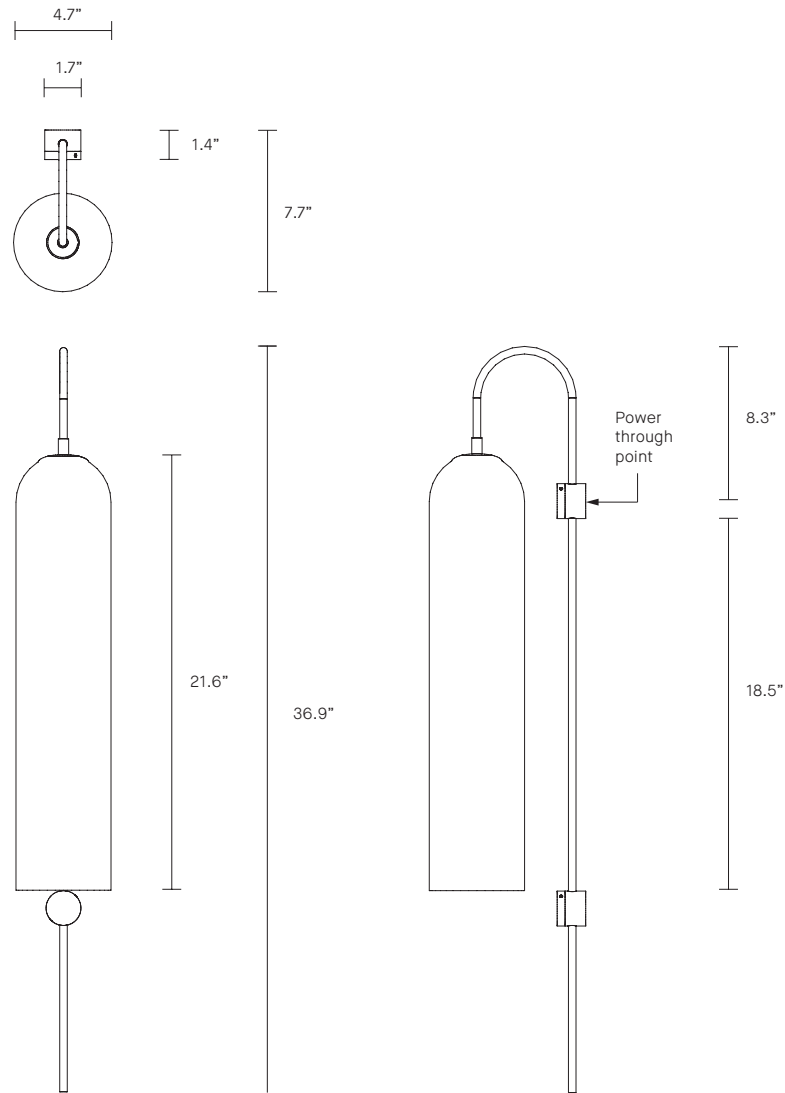

FLOAT COLLECTION
GLIDE WALL SCONCE

UL SPECIFICATION SHEET
NORTH AMERICA

ARTICOLO

FLOAT COLLECTION

GLIDE WALL SCONCE

UL SPECIFICATION SHEET

NORTH AMERICA

FL_GWS_S_L_19V1

ABOUT FLOAT

Float is a collection of refined lighting informed by glamorous design cues of a bygone era and defined by its soaring cylindrical form.

The collection continues Articolò's exploration of the richly storied nature of artisanship. Each mouth-blown piece is tirelessly perfected and uniquely individual. Born as an acclaimed Wall Sconce, today Float is also available as a Pendant and Table Lamp in multiple iterations.

LEAD TIME

8 - 10 weeks

LIGHT SOURCE

110V 5W GU10 LED
3000K warm white
410 lumens
Dimmable
Globe included

INSTALLATION

Supplied with mounting plate
to fit 4.0/3.5 Jbox

WEIGHT

10lb

FITTING FINISHES

Brass (shown)
Mid Bronze
Electroplate Black
Satin Nickel

SHADE COLOURS

Snow
Drunken Emerald (shown)
Smoke
Grey
Clear

CERTIFICATION

US/ETL/CA

WARRANTY

3 years