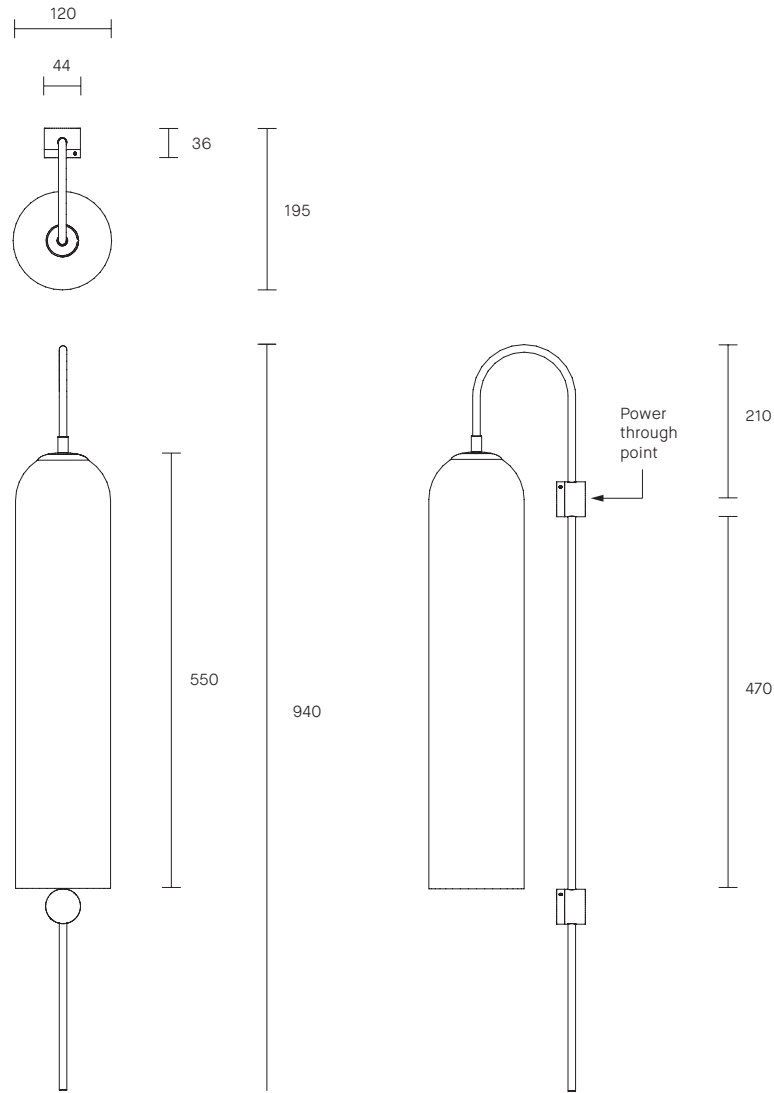

FLOAT COLLECTION

GLIDE WALL SCONCE

SPECIFICATION SHEET

AUSTRALIA / INTERNATIONAL

FL_GWS_S_AU_19V2

ABOUT FLOAT

Float is a collection of refined lighting informed by glamorous design cues of a bygone era and defined by its soaring cylindrical form.

The collection continues Articolo's exploration of the richly storied nature of artisanship. Each mouth-blown piece is tirelessly perfected and uniquely individual. Born as an acclaimed Wall Sconce, today Float is also available as a Pendant and Table Lamp in multiple iterations.

LEAD TIME

6 - 8 weeks

LIGHT SOURCE

240V 5W GU10 LED
3000K warm white
410 lumens
Dimmable
Globe included

WEIGHT

5kg

FITTING FINISHES

Brass (shown)
Mid Bronze
Electroplate Black
Satin Nickel