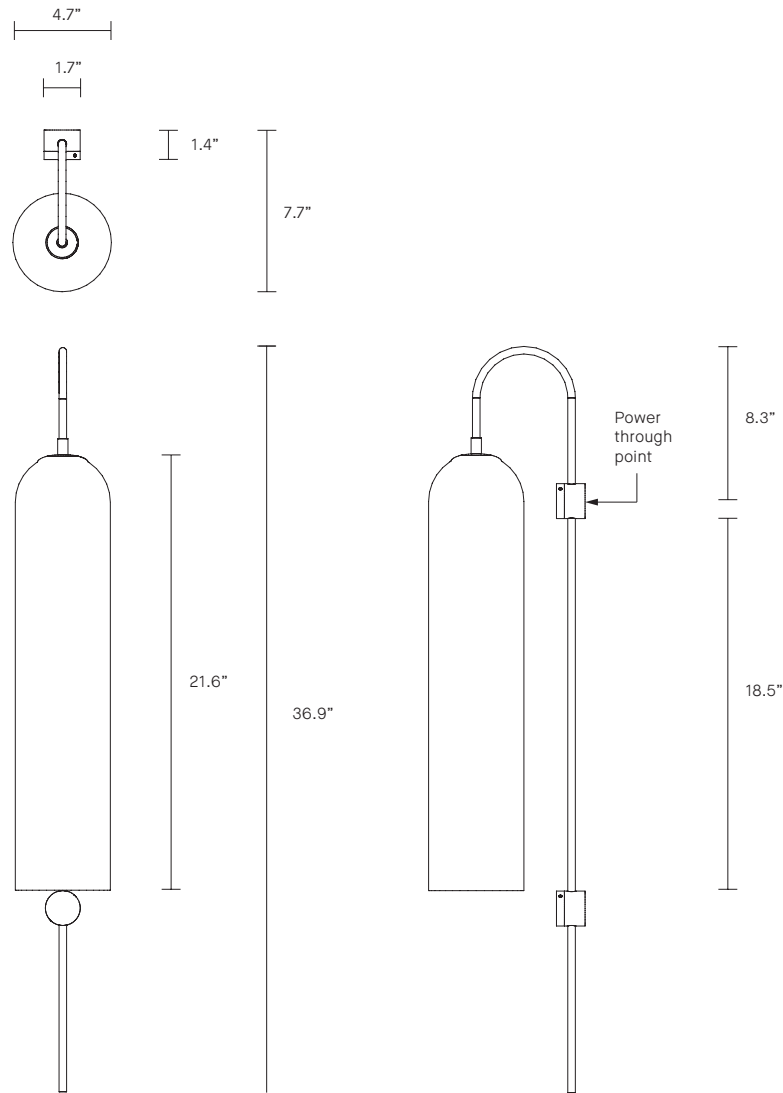

FLOAT COLLECTION
GLIDE WALL SCONCE

UL SPECIFICATION SHEET
NORTH AMERICA

ARTICOLO

FLOAT COLLECTION

GLIDE WALL SCONCE

UL SPECIFICATION SHEET

NORTH AMERICA

FL_GWS_S_L_19V1

ABOUT FLOAT

Float is a collection of refined lighting informed by glamorous design cues of a bygone era and defined by its soaring cylindrical form.

The collection continues Articolò's exploration of the richly storied nature of artisanship. Each mouth-blown piece is tirelessly perfected and uniquely individual. Born as an acclaimed Wall Sconce, today Float is also available as a Pendant and Table Lamp in multiple iterations.

LEAD TIME

8 - 10 weeks

LIGHT SOURCE

110V 5W GU10 LED
3000K warm white
410 lumens
Dimmable
Globe included

INSTALLATION

Supplied with mounting plate
to fit 4.0/3.5 Jbox

WEIGHT

10lb

FITTING FINISHES

Brass (shown)
Mid Bronze
Electroplate Black
Satin Nickel

SHADE COLOURS

Snow (shown)
Drunken Emerald
Smoke
Grey
Clear

CERTIFICATION

US/ETL/CA

WARRANTY

3 years