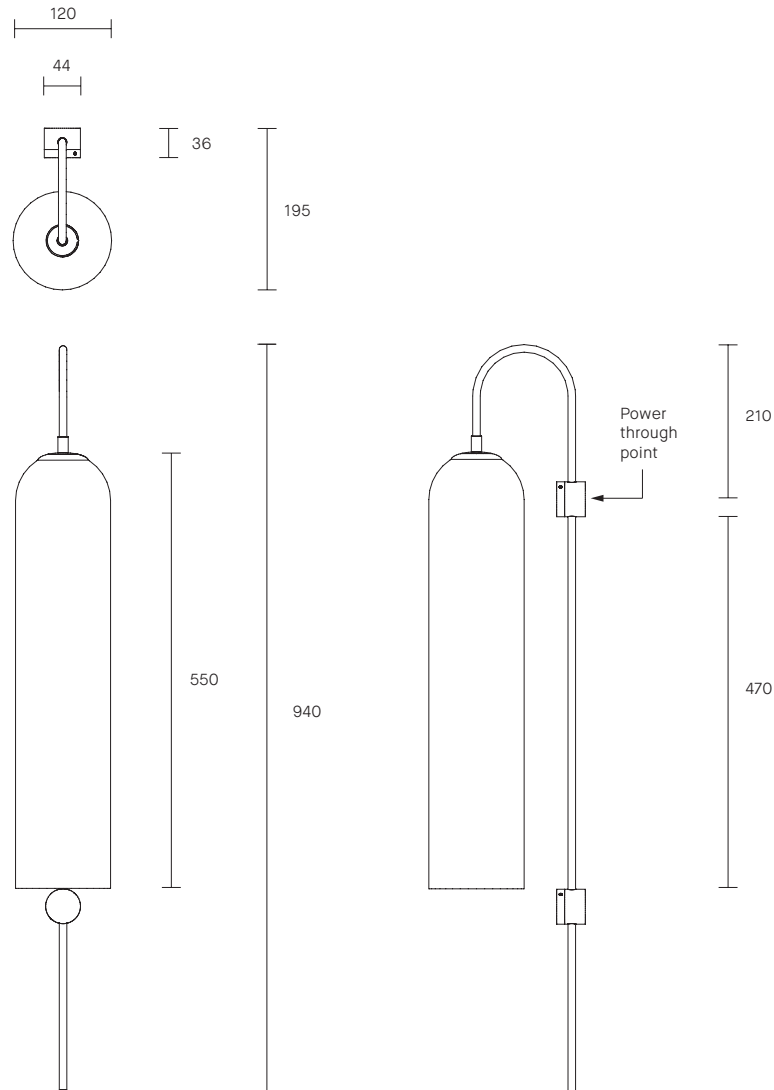

FLOAT COLLECTION
GLIDE WALL SCONCE

SPECIFICATION SHEET
AUSTRALIA / INTERNATIONAL

ARTICOLO

FLOAT COLLECTION

GLIDE WALL SCONCE

SPECIFICATION SHEET

AUSTRALIA / INTERNATIONAL

FL_GWS_S_AU_19V2

ABOUT FLOAT

Float is a collection of refined lighting informed by glamorous design cues of a bygone era and defined by its soaring cylindrical form.

The collection continues Articolò's exploration of the richly storied nature of artisanship. Each mouth-blown piece is tirelessly perfected and uniquely individual. Born as an acclaimed Wall Sconce, today Float is also available as a Pendant and Table Lamp in multiple iterations.

LEAD TIME

6 - 8 weeks

LIGHT SOURCE

240V 5W GU10 LED
3000K warm white
410 lumens
Dimmable
Globe included

WEIGHT

5kg

FITTING FINISHES

Brass (shown)
Mid Bronze
Electroplate Black
Satin Nickel