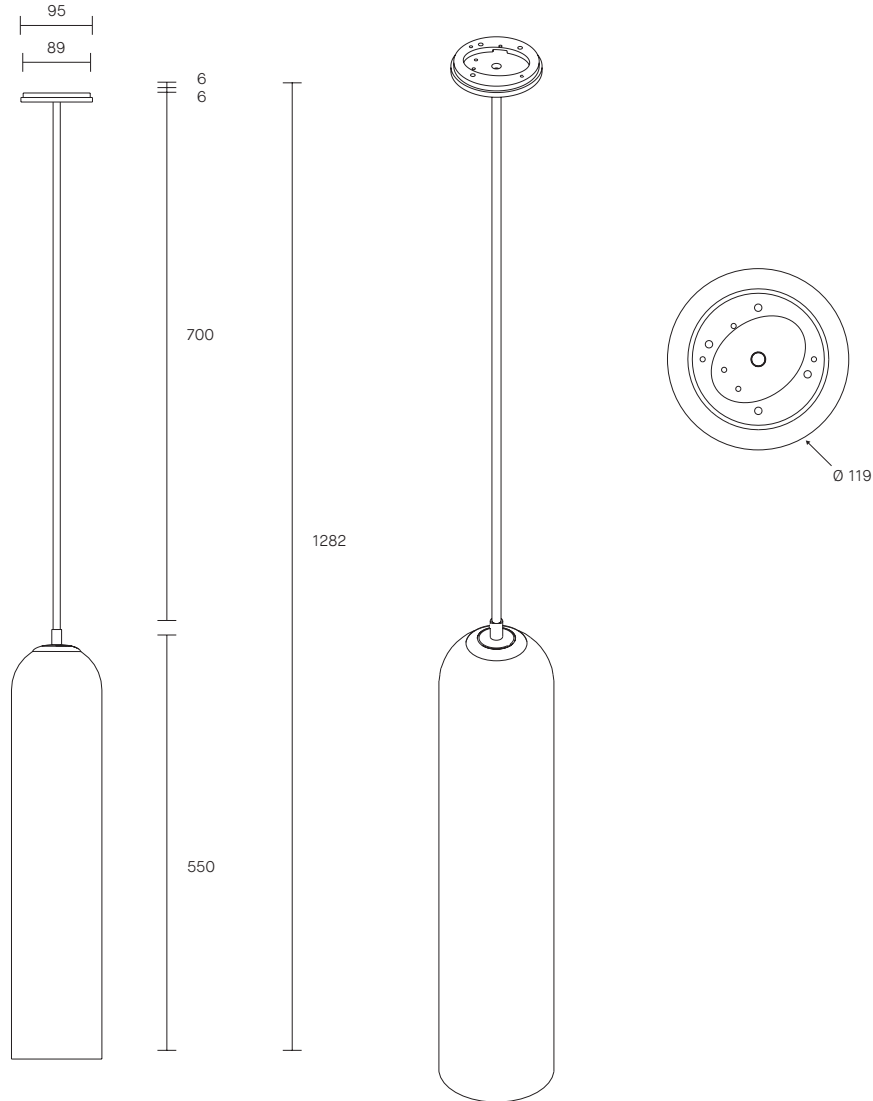

FLOAT COLLECTION
PENDANT

SPECIFICATION SHEET
AUSTRALIA / INTERNATIONAL

ARTICOLO

FLOAT COLLECTION

PENDANT

SPECIFICATION SHEET

AUSTRALIA / INTERNATIONAL

FL_P_S_AU_19V2

ABOUT FLOAT

Float is a collection of refined lighting informed by glamorous design cues of a bygone era and defined by its soaring cylindrical form.

The collection continues Articolò's exploration of the richly storied nature of artisanship. Each mouth-blown piece is tirelessly perfected and uniquely individual. Born as an acclaimed Wall Sconce, today Float is also available as a Pendant and Table Lamp in multiple iterations.

LEAD TIME

6 - 8 weeks

LIGHT SOURCE

240V 5W GU10 LED
3000K warm white
410 lumens
Dimmable
Globe included

CUSTOMISATION

Variations to rod length can be specified at time of order placement

WEIGHT

5kg

FITTING FINISHES

Brass (shown)
Mid Bronze
Articolo Black
Matte White
Electroplate Black
Satin Nickel

SHADE COLOURS

Snow
Drunken Emerald (shown)
Smoke
Grey
Clear

CERTIFICATION

CE/AU

WARRANTY

3 years