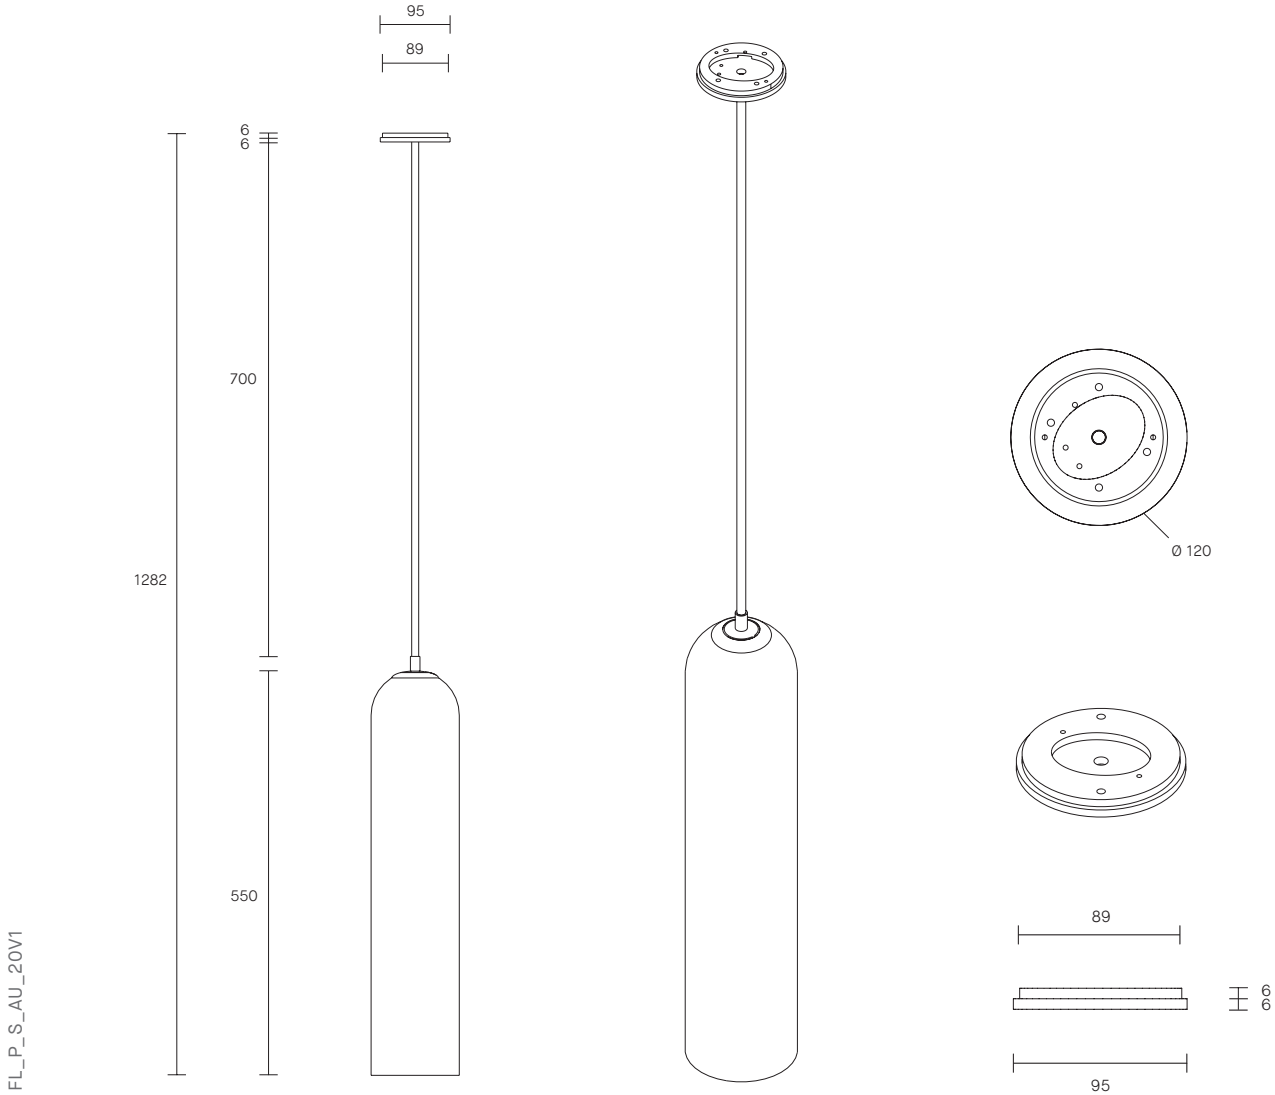

FLOAT COLLECTION
PENDANT

SPECIFICATION SHEET
AUSTRALIA / INTERNATIONAL

FLOAT COLLECTION

PENDANT

SPECIFICATION SHEET

AUSTRALIA / INTERNATIONAL

ABOUT FLOAT

Float is a collection of refined lighting informed by glamorous design cues of a bygone era and defined by its soaring cylindrical form.

The collection continues Articolo's exploration of the richly storied nature of artisanship. Each mouth-blown piece is tirelessly perfected and uniquely individual. Born as an acclaimed Wall Sconce, today Float is also available as a Pendant and Table Lamp in multiple iterations.

LEAD TIME

6 - 8 weeks

LIGHT SOURCE

240V 7W LED GU10
3000K warm white
600 lumens
Dimmable
Globe included

WEIGHT

5kg

CUSTOMISATION

Variations to rod length can be specified at time of order placement
Standard drop length up to 1200mm. Additional charge will apply for longer drop lengths, price upon request.

FITTING FINISHES

Brass (shown)
Mid Bronze
Articolo Black
Matte White
Electroplate Black
Satin Nickel

SHADE COLOURS

Snow
Drunken Emerald (shown)
Smoke
Grey
Clear

CERTIFICATION

CE/AU

WARRANTY

3 years