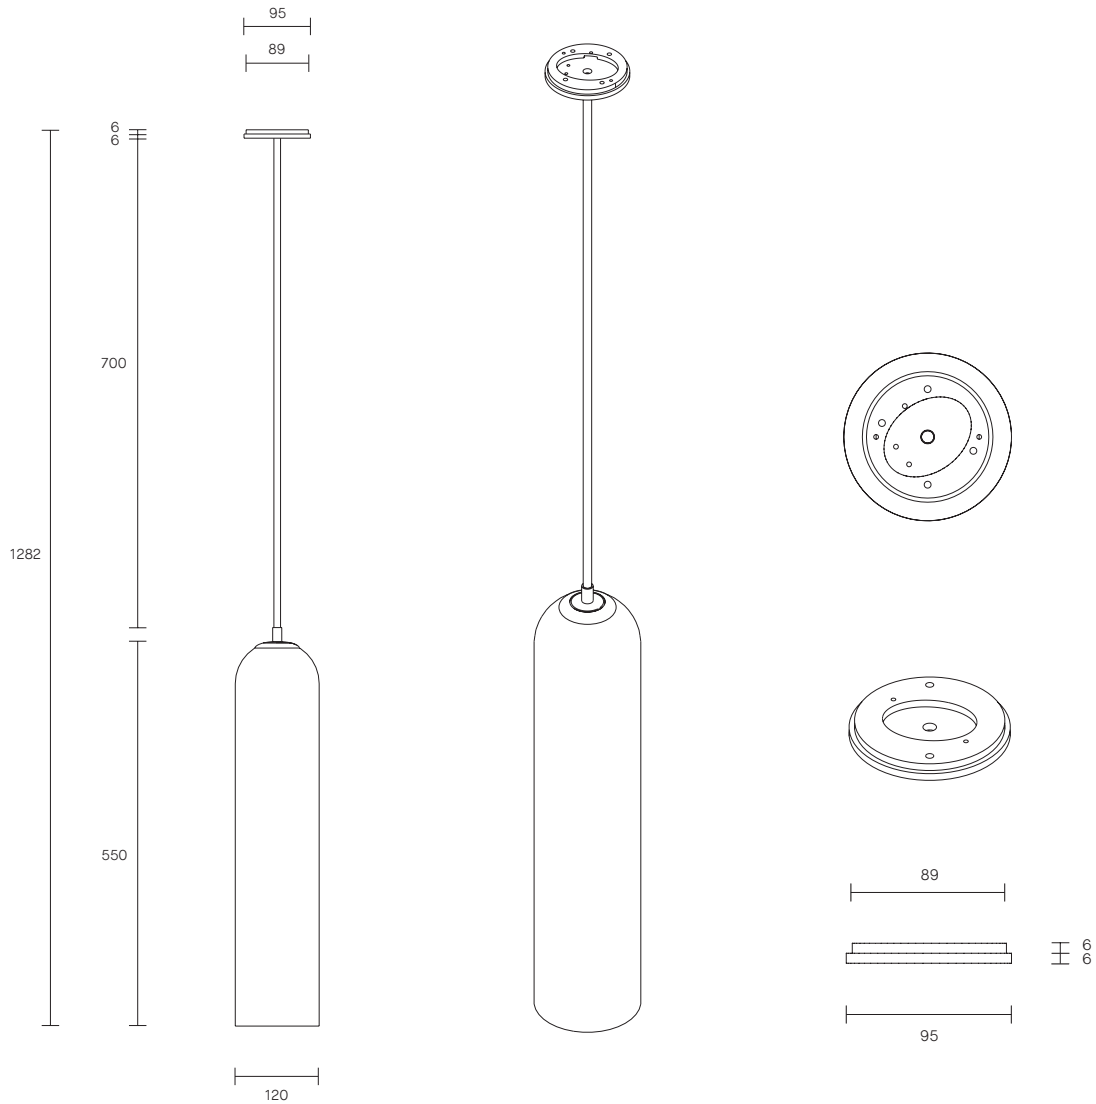

FLOAT COLLECTION
PENDANT

SPECIFICATION SHEET
AUSTRALIA / INTERNATIONAL

FLOAT COLLECTION

PENDANT

SPECIFICATION SHEET

AUSTRALIA / INTERNATIONAL

FL_P_AU_20V2

ABOUT FLOAT

Float is a collection of refined lighting informed by glamorous design cues of a bygone era and defined by its soaring cylindrical form.

The collection continues Articolo's exploration of the richly storied nature of artisanship. Each mouth-blown piece is tirelessly perfected and uniquely individual. Born as an acclaimed Wall Sconce, today Float is also available as a Pendant and Table Lamp in multiple iterations.

LEAD TIME

6 - 8 weeks

LIGHT SOURCE

240V GU10 5.5W 36°
2700K warm white
355 lumens
CRI97
Dimmable
Globe included

WEIGHT

5kg

CUSTOMISATION

Variations to rod length can be specified at time of order placement

Standard drop length up to 1200mm. Additional charge will apply for longer drop lengths, price upon request.

FITTING FINISHES

Brass (shown)
Mid Bronze
Articolo Black
Matte White
Electroplate Black
Satin Nickel