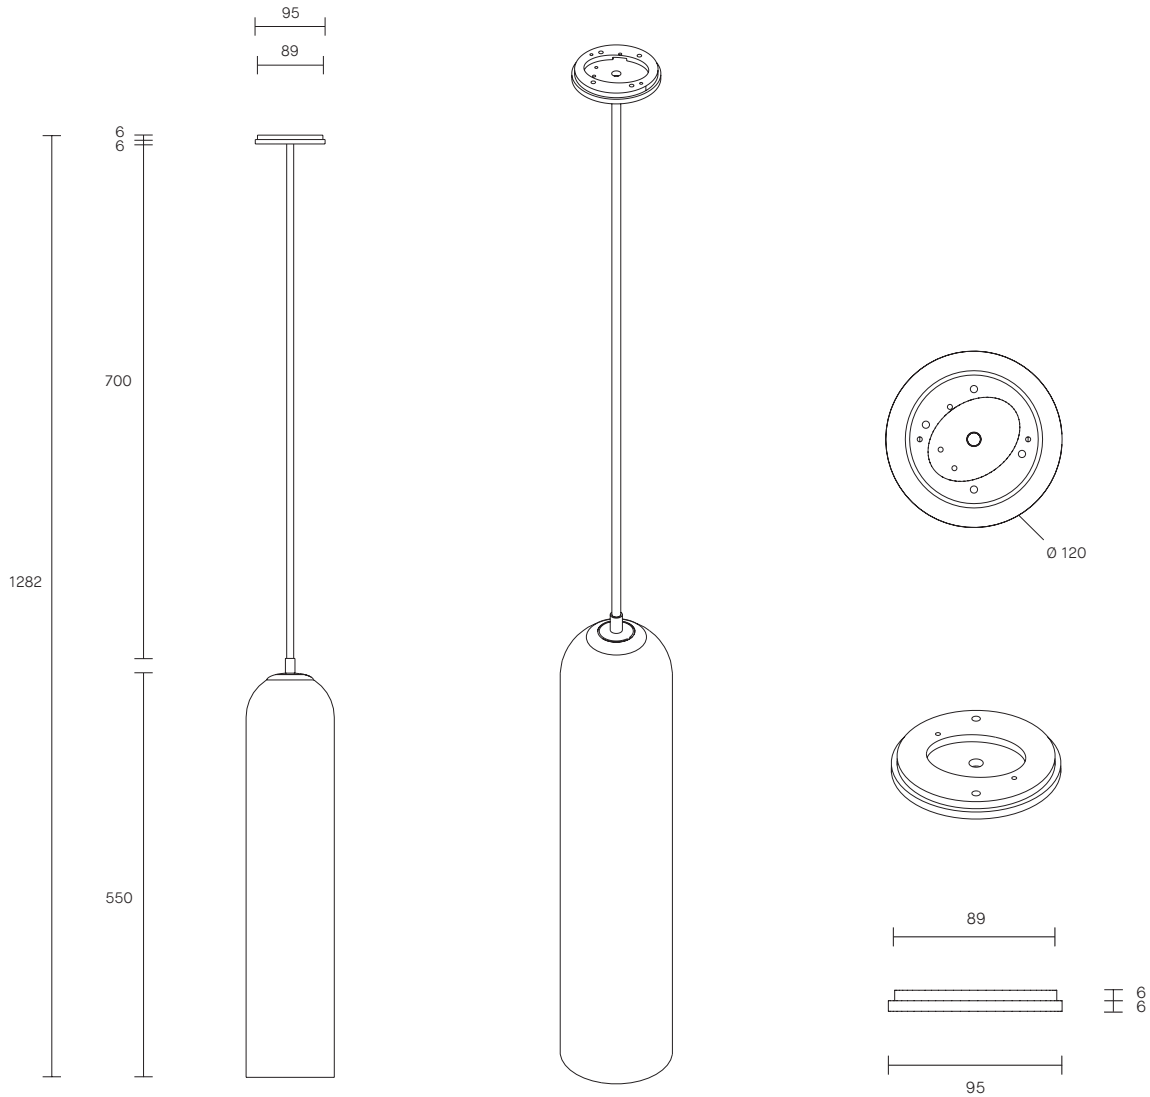

FLOAT COLLECTION
PENDANT

SPECIFICATION SHEET
AUSTRALIA / INTERNATIONAL

ARTICOLO

FLOAT COLLECTION

PENDANT

SPECIFICATION SHEET

AUSTRALIA / INTERNATIONAL

FL_P_S_AU_20V1

ABOUT FLOAT

Float is a collection of refined lighting informed by glamorous design cues of a bygone era and defined by its soaring cylindrical form.

The collection continues Articolo's exploration of the richly storied nature of artisanship. Each mouth-blown piece is tirelessly perfected and uniquely individual. Born as an acclaimed Wall Sconce, today Float is also available as a Pendant and Table Lamp in multiple iterations.

LEAD TIME

6 - 8 weeks

LIGHT SOURCE

240V 7W LED GU10
3000K warm white
600 lumens
Dimmable
Globe included

WEIGHT

5kg

CUSTOMISATION

Variations to rod length can be specified at time of order placement
Standard drop length up to 1200mm. Additional charge will apply for longer drop lengths, price upon request.

FITTING FINISHES

Brass (shown)
Mid Bronze
Articolo Black
Matte White
Electroplate Black
Satin Nickel

SHADE COLOURS

Snow (shown)
Drunken Emerald
Smoke
Grey
Clear

CERTIFICATION

CE/AU

WARRANTY

3 years