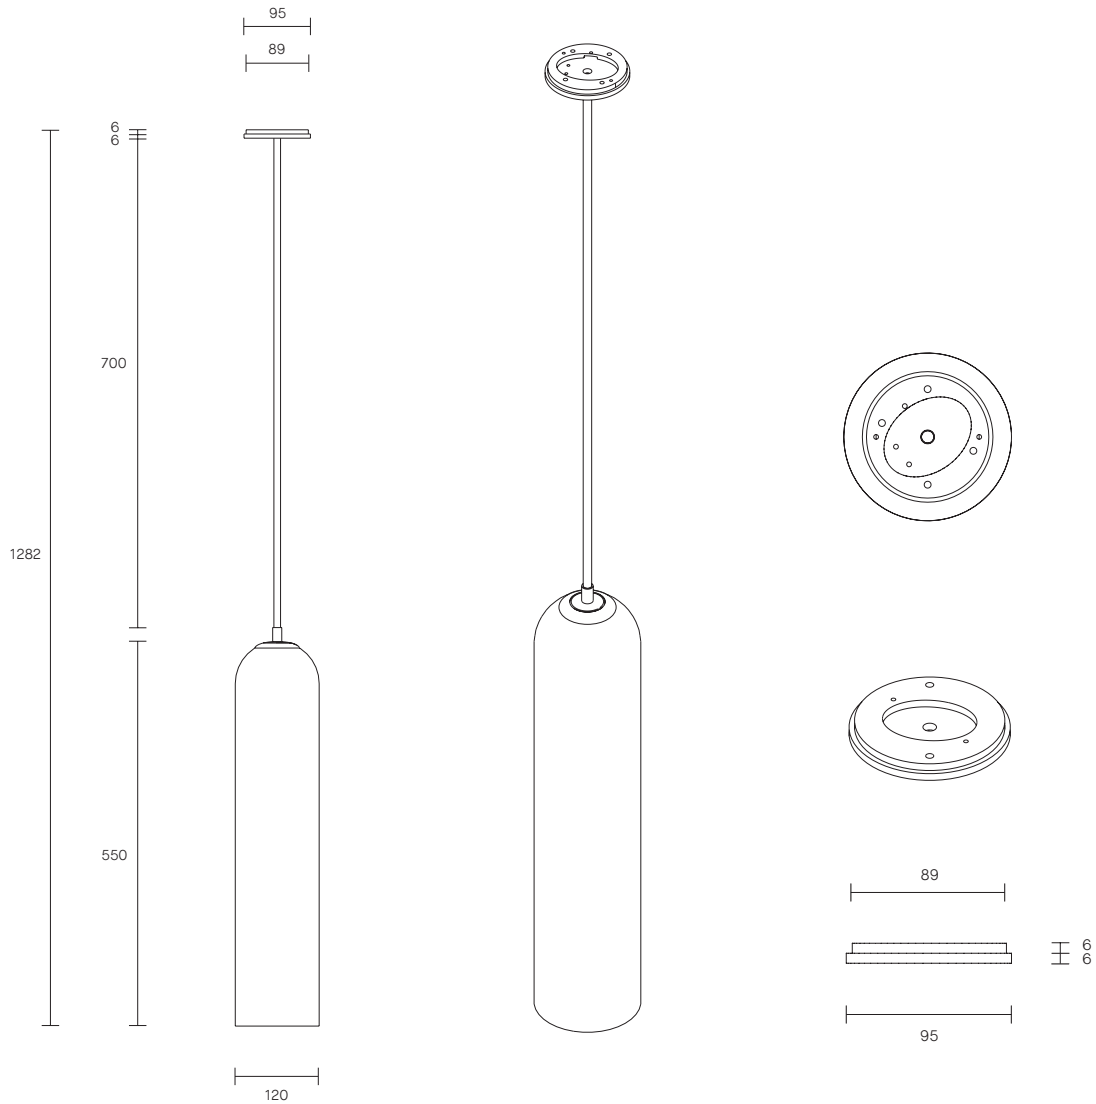

FLOAT COLLECTION
PENDANT

SPECIFICATION SHEET
AUSTRALIA / INTERNATIONAL

ARTICOLO

FLOAT COLLECTION

PENDANT

SPECIFICATION SHEET

AUSTRALIA / INTERNATIONAL

FL_P_AU_20V2

ABOUT FLOAT

Float is a collection of refined lighting informed by glamorous design cues of a bygone era and defined by its soaring cylindrical form.

The collection continues Articolo's exploration of the richly storied nature of artisanship. Each mouth-blown piece is tirelessly perfected and uniquely individual. Born as an acclaimed Wall Sconce, today Float is also available as a Pendant and Table Lamp in multiple iterations.

LEAD TIME

6 - 8 weeks

LIGHT SOURCE

240V GU10 5.5W 36°
2700K warm white
355 lumens
CRI97
Dimmable
Globe included

WEIGHT

5kg

CUSTOMISATION

Variations to rod length can be specified at time of order placement

Standard drop length up to 1200mm. Additional charge will apply for longer drop lengths, price upon request.

FITTING FINISHES

Brass (shown)
Mid Bronze
Articolo Black
Matte White
Electroplate Black
Satin Nickel