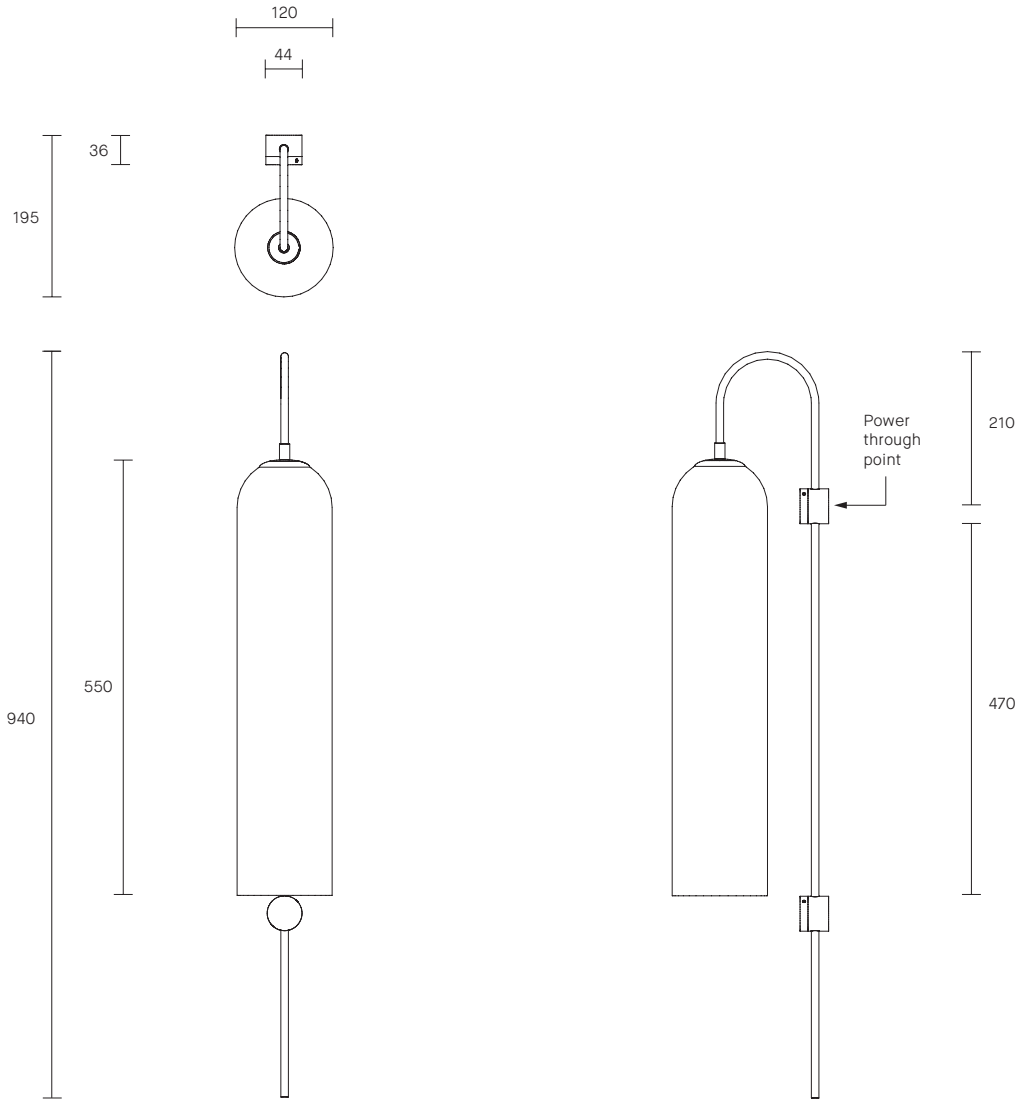

FLOAT COLLECTION

GLIDE WALL SCONCE

SPECIFICATION SHEET

AUSTRALIA / INTERNATIONAL

FL_GWS_S_AU_19V3

ABOUT FLOAT

Float is a collection of refined lighting informed by glamorous design cues of a bygone era and defined by its soaring cylindrical form.

The collection continues Articolo's exploration of the richly storied nature of artisanship. Each mouth-blown piece is tirelessly perfected and uniquely individual. Born as an acclaimed Wall Sconce, today Float is also available as a Pendant and Table Lamp in multiple iterations.

LEAD TIME

6 - 8 weeks

LIGHT SOURCE

240V 7W LED GU10
3000K warm white
600 lumens
Dimmable
Globe included

WEIGHT

5kg

CERTIFICATION

CE/AU

WARRANTY

3 years

FITTING FINISHES

Brass (shown)
Mid Bronze
Electroplate Black
Satin Nickel

SHADE COLOURS

Snow
Drunken Emerald (shown)
Smoke
Grey
Clear