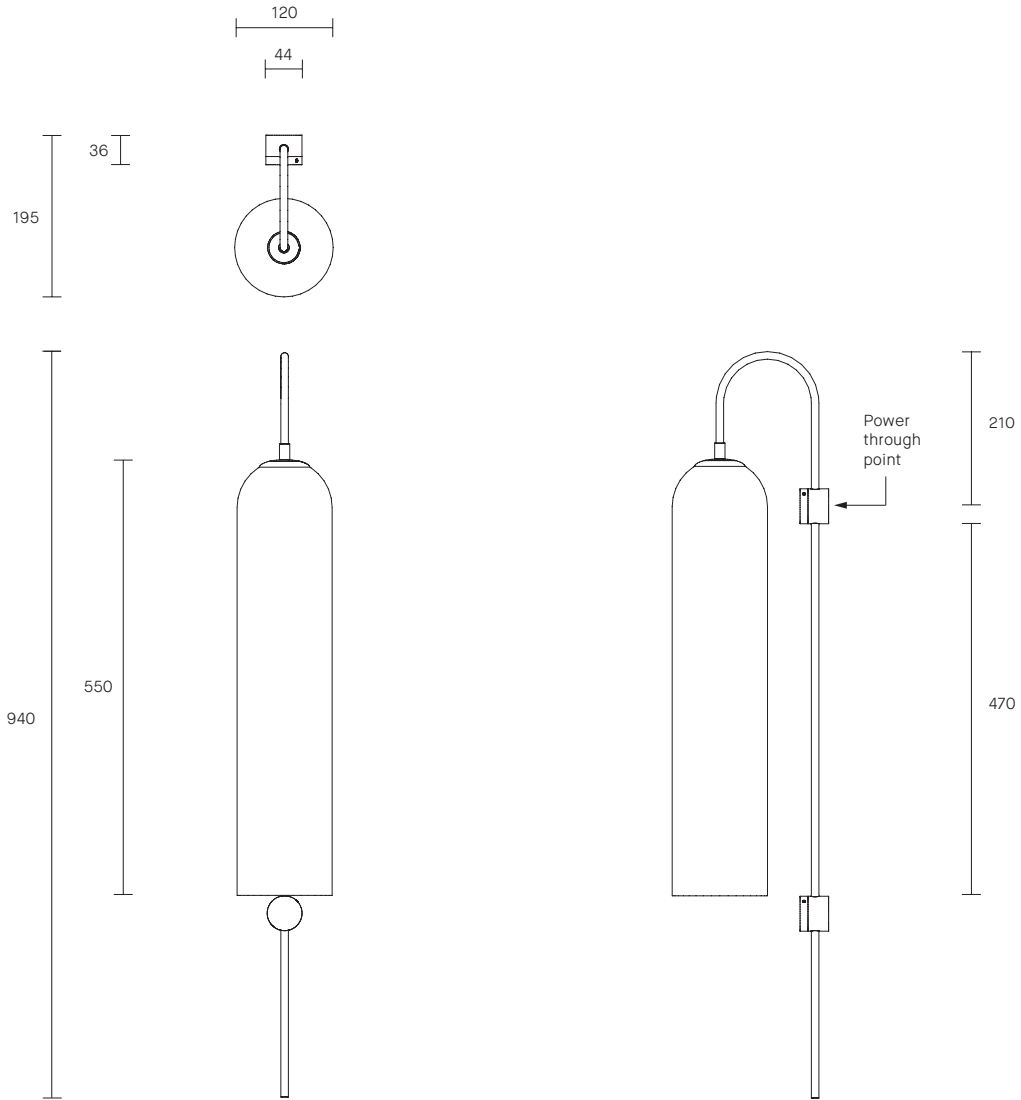

FLOAT COLLECTION

GLIDE WALL SCONCE

SPECIFICATION SHEET

AUSTRALIA / INTERNATIONAL

FL_GWS_AU_20V1

ABOUT FLOAT

Float is a collection of refined lighting informed by glamorous design cues of a bygone era and defined by its soaring cylindrical form.

The collection continues Articolo's exploration of the richly storied nature of artisanship. Each mouth-blown piece is tirelessly perfected and uniquely individual. Born as an acclaimed Wall Sconce, today Float is also available as a Pendant and Table Lamp in multiple iterations.

LEAD TIME

6 - 8 weeks

LIGHT SOURCE

240V GU10 5.5W 36°
2700K warm white
355 lumens
CRI97
Dimmable
Globe included

WEIGHT

5kg

CERTIFICATION

CE/AU

WARRANTY

3 years

FITTING FINISHES

Brass (shown)
Mid Bronze
Electroplate Black
Satin Nickel

SHADE COLOURS

Snow
Drunken Emerald (shown)
Smoke
Grey
Clear