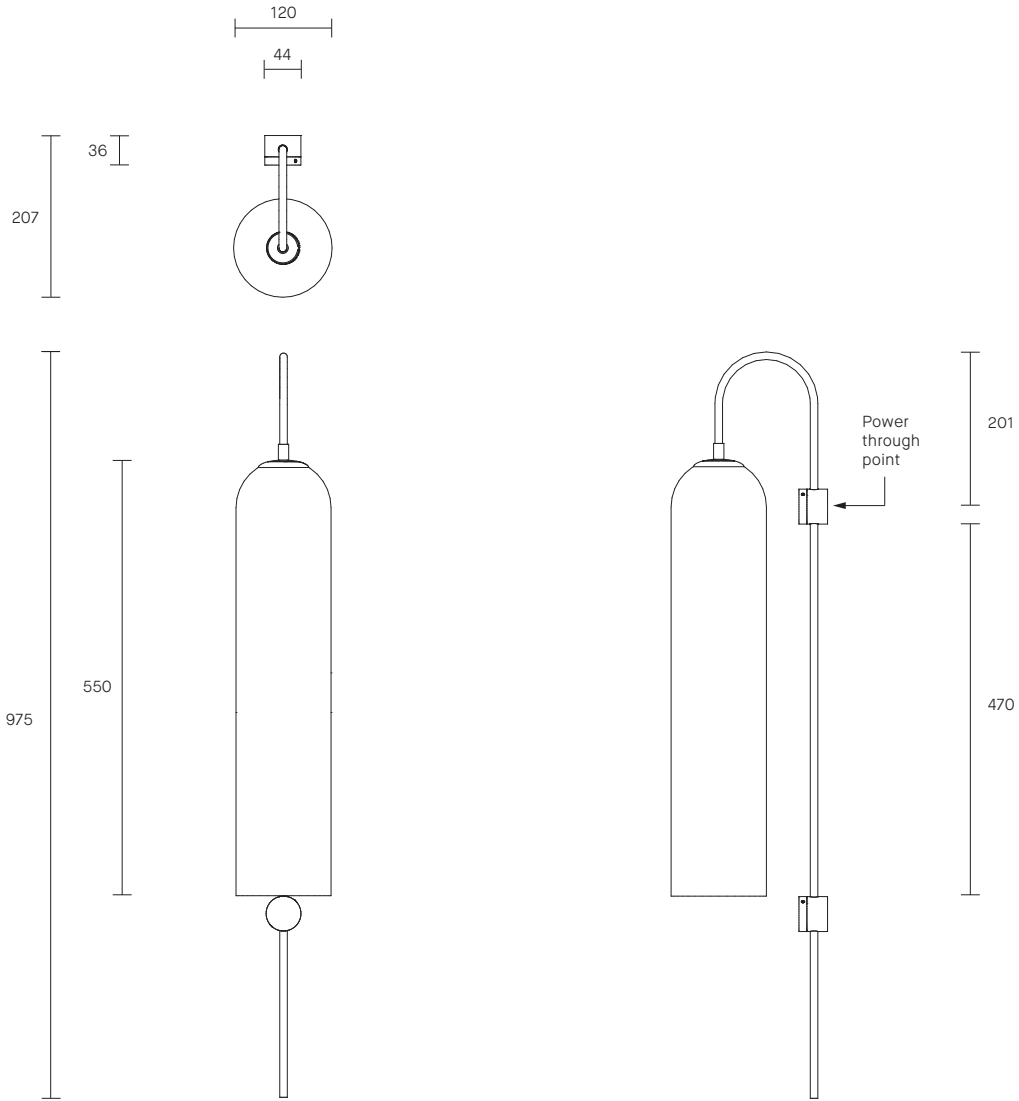

# FLOAT COLLECTION

GLIDE WALL SCONCE

SPECIFICATION SHEET

AUSTRALIA / INTERNATIONAL

FL\_GWS\_AU\_20V2

## ABOUT FLOAT

Float is a collection of refined lighting informed by glamorous design cues of a bygone era and defined by its soaring cylindrical form.

The collection continues Articolo's exploration of the richly storied nature of artisanship. Each mouth-blown piece is tirelessly perfected and uniquely individual. Born as an acclaimed Wall Sconce, today Float is also available as a Pendant and Table Lamp in multiple iterations.

## LEAD TIME

6 - 8 weeks

## LIGHT SOURCE

240V GU10 5.5W 36°  
2700K warm white  
355 lumens  
CRI97  
Dimmable  
Globe included