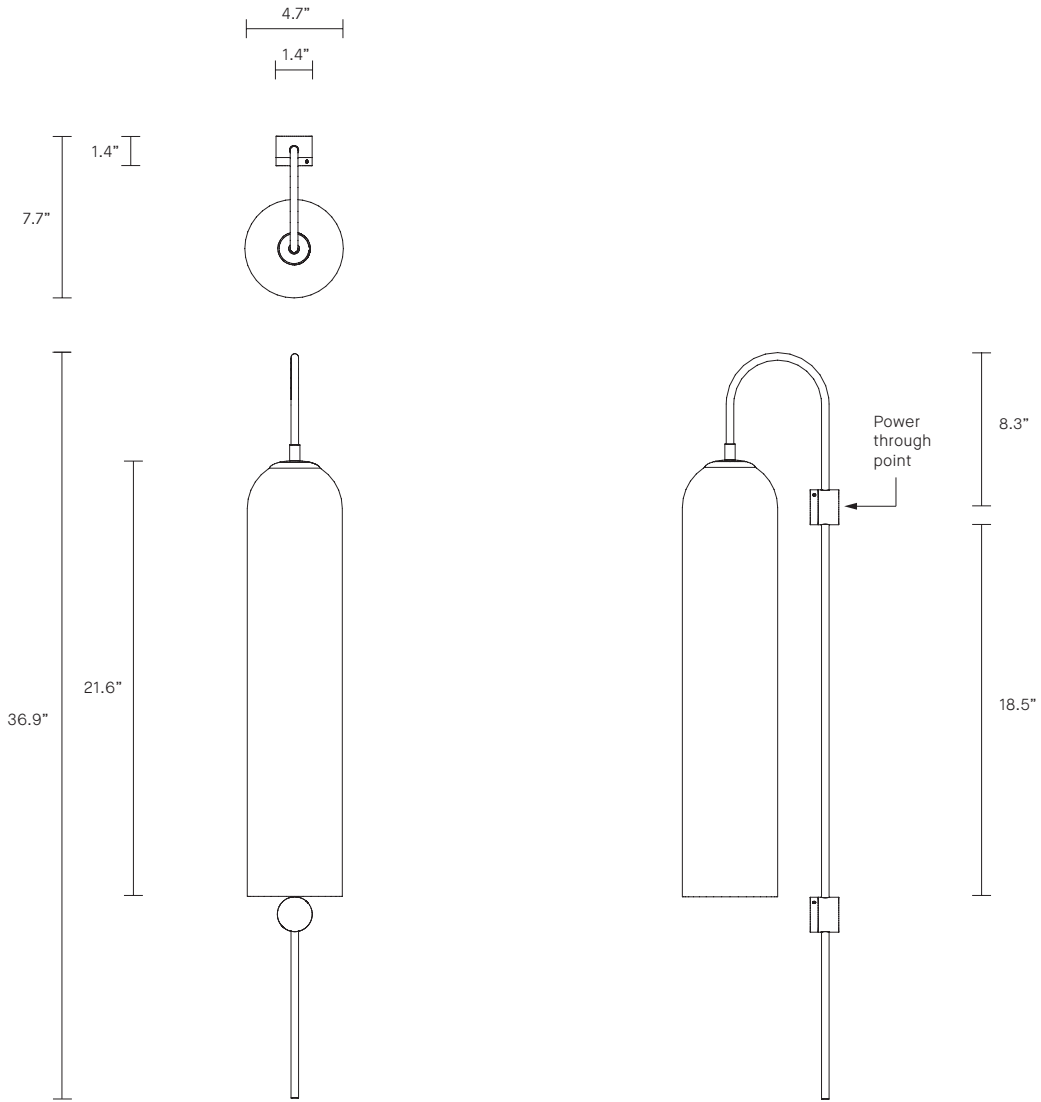

FLOAT COLLECTION
GLIDE WALL SCONCE

UL SPECIFICATION SHEET
NORTH AMERICA

ARTICOLO

FLOAT COLLECTION

GLIDE WALL SCONCE

UL SPECIFICATION SHEET

NORTH AMERICA

FL_GWS_S_UL_20V1

ABOUT FLOAT

Float is a collection of refined lighting informed by glamorous design cues of a bygone era and defined by its soaring cylindrical form.

The collection continues Articolo's exploration of the richly storied nature of artisanship. Each mouth-blown piece is tirelessly perfected and uniquely individual. Born as an acclaimed Wall Sconce, today Float is also available as a Pendant and Table Lamp in multiple iterations.

LEAD TIME

8 - 10 weeks

LIGHT SOURCE

110V 6W LED GU10
3000K warm white
500 lumens
Dimmable
Globe included

WEIGHT

10 lb

INSTALLATION

Supplied with mounting plate to fit 4.0/3.5 Jbox
Escutcheons may be ordered to conceal Jbox openings where needed

FITTING FINISHES

Brass (shown)
Mid Bronze
Articolo Black
Matte White
Electroplate Black
Satin Nickel

SHADE COLOURS

Snow
Drunken Emerald (shown)
Smoke
Grey
Clear

CERTIFICATION

US/ETL/CA

WARRANTY

3 years