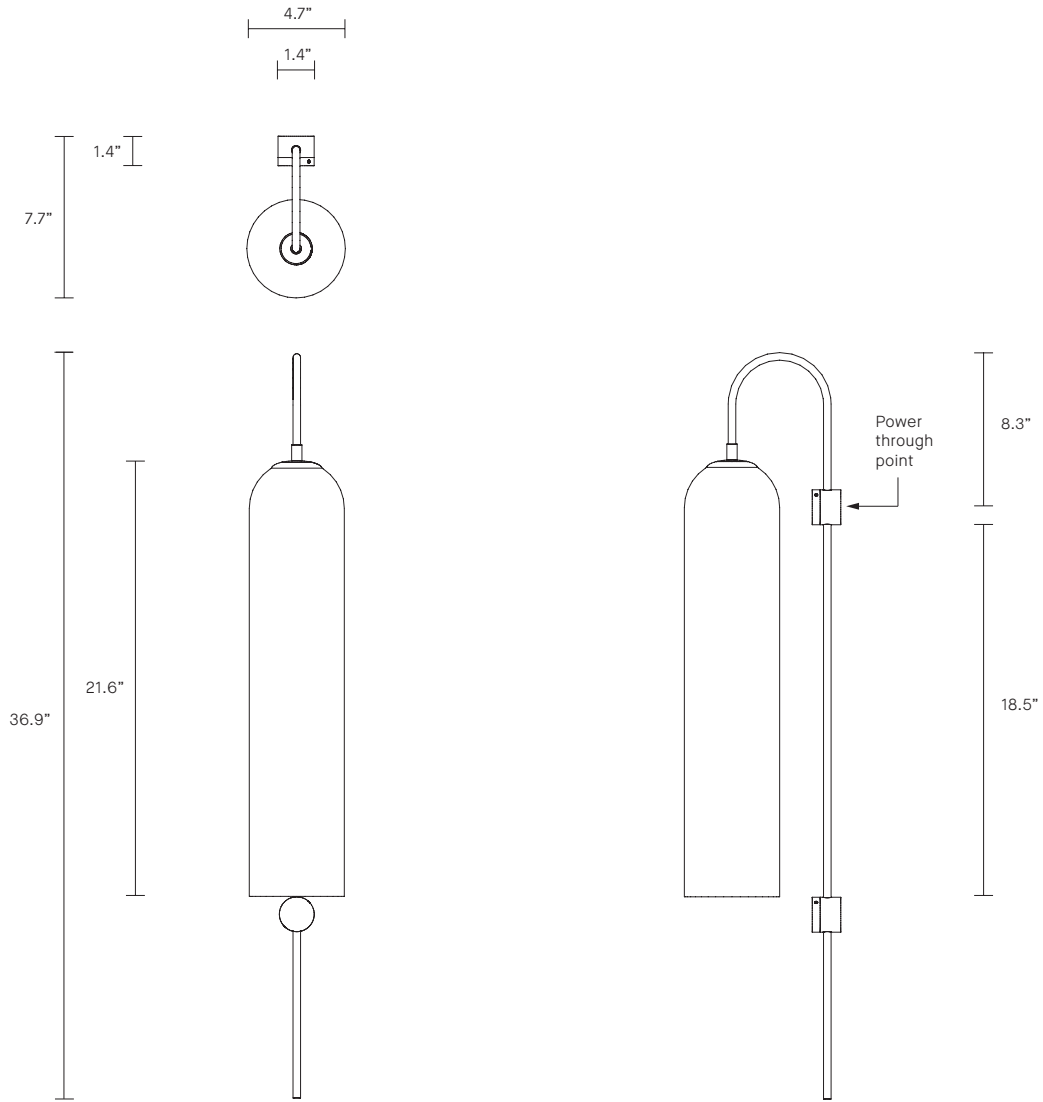

FLOAT COLLECTION

GLIDE WALL SCONCE

UL SPECIFICATION SHEET

NORTH AMERICA

FL_GWS_UL_20V2

ABOUT FLOAT

Float is a collection of refined lighting informed by glamorous design cues of a bygone era and defined by its soaring cylindrical form.

The collection continues Articolo's exploration of the richly storied nature of artisanship. Each mouth-blown piece is tirelessly perfected and uniquely individual. Born as an acclaimed Wall Sconce, today Float is also available as a Pendant and Table Lamp in multiple iterations.

LEAD TIME

8 - 10 weeks

LIGHT SOURCE

120V GU10 7W LED
2700K warm white
500 lumens
Dimmable
Globe included

WEIGHT

10 lb

INSTALLATION

Supplied with mounting plate to fit 4.0/3.5 Jbox
Escutcheons may be ordered to conceal Jbox openings where needed

FITTING FINISHES

Brass (shown)
Mid Bronze
Articolo Black
Matte White
Electroplate Black
Satin Nickel

SHADE COLOURS

Snow
Drunken Emerald (shown)
Smoke
Grey
Clear

CERTIFICATION

US/ETL/CA

WARRANTY

3 years