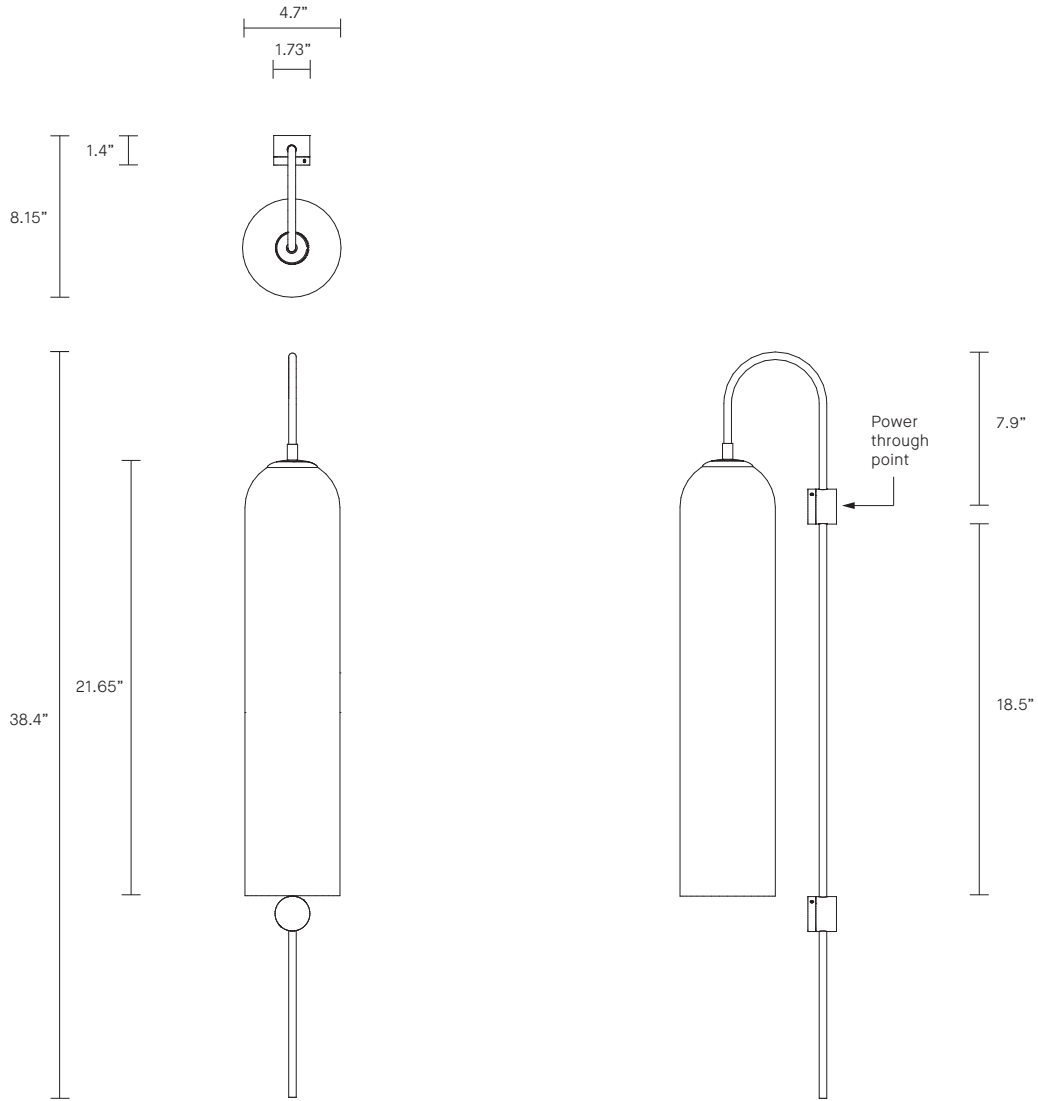

FLOAT COLLECTION
GLIDE WALL SCONCE

UL SPECIFICATION SHEET
NORTH AMERICA

ARTICOLO

FLOAT COLLECTION

GLIDE WALL SCONCE

UL SPECIFICATION SHEET

NORTH AMERICA

FL_GWS_UL_20V3

ABOUT FLOAT

Float is a collection of refined lighting informed by glamorous design cues of a bygone era and defined by its soaring cylindrical form.

The collection continues Articolò's exploration of the richly storied nature of artisanship. Each mouth-blown piece is tirelessly perfected and uniquely individual. Born as an acclaimed Wall Sconce, today Float is also available as a Pendant and Table Lamp in multiple iterations.

LEAD TIME

8 - 10 weeks

LIGHT SOURCE

120V GU10 7W LED
2700K warm white
500 lumens
Dimmable
Globe included

WEIGHT

10 lb

INSTALLATION

Supplied with mounting plate to fit 4.0/3.5 Jbox
Escutcheons may be ordered to conceal Jbox openings where needed

FITTING FINISHES

Brass (shown)
Mid Bronze
Articolo Black
Matte White
Electroplate Black
Satin Nickel

SHADE COLOURS

Snow
Drunken Emerald (shown)
Smoke
Grey
Clear

CERTIFICATION

US/ETL/CA

WARRANTY

3 years