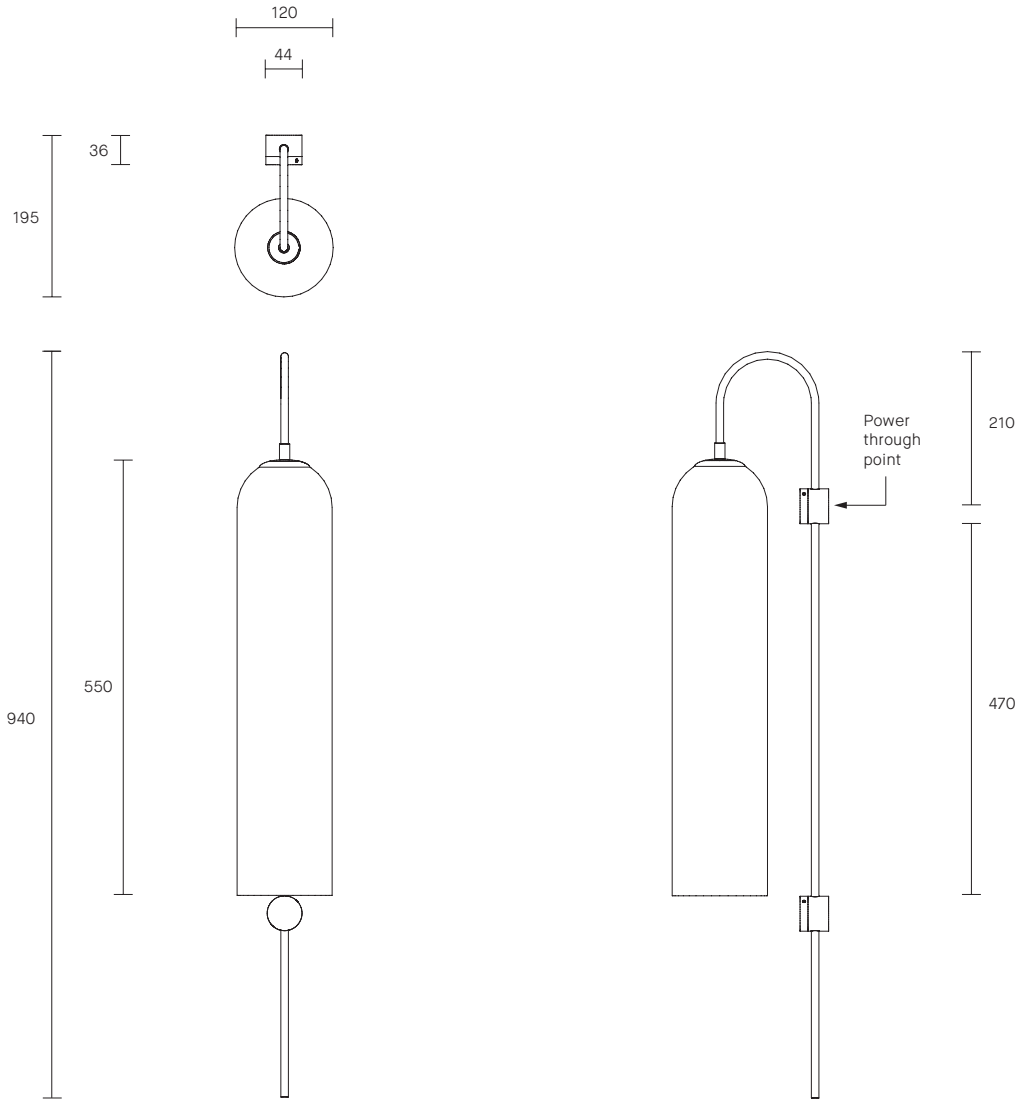

FLOAT COLLECTION
GLIDE WALL SCONCE

SPECIFICATION SHEET
AUSTRALIA / INTERNATIONAL

ARTICOLO

FLOAT COLLECTION

GLIDE WALL SCONCE

SPECIFICATION SHEET

AUSTRALIA / INTERNATIONAL

FL_GWS_S_AU_19V3

ABOUT FLOAT

Float is a collection of refined lighting informed by glamorous design cues of a bygone era and defined by its soaring cylindrical form.

The collection continues Articolo's exploration of the richly storied nature of artisanship. Each mouth-blown piece is tirelessly perfected and uniquely individual. Born as an acclaimed Wall Sconce, today Float is also available as a Pendant and Table Lamp in multiple iterations.

LEAD TIME

6 - 8 weeks

LIGHT SOURCE

240V 7W LED GU10
3000K warm white
600 lumens
Dimmable
Globe included

WEIGHT

5kg

CERTIFICATION

CE/AU

WARRANTY

3 years

FITTING FINISHES

Brass (shown)
Mid Bronze
Electroplate Black
Satin Nickel

SHADE COLOURS

Snow (shown)
Drunken Emerald
Smoke
Grey
Clear