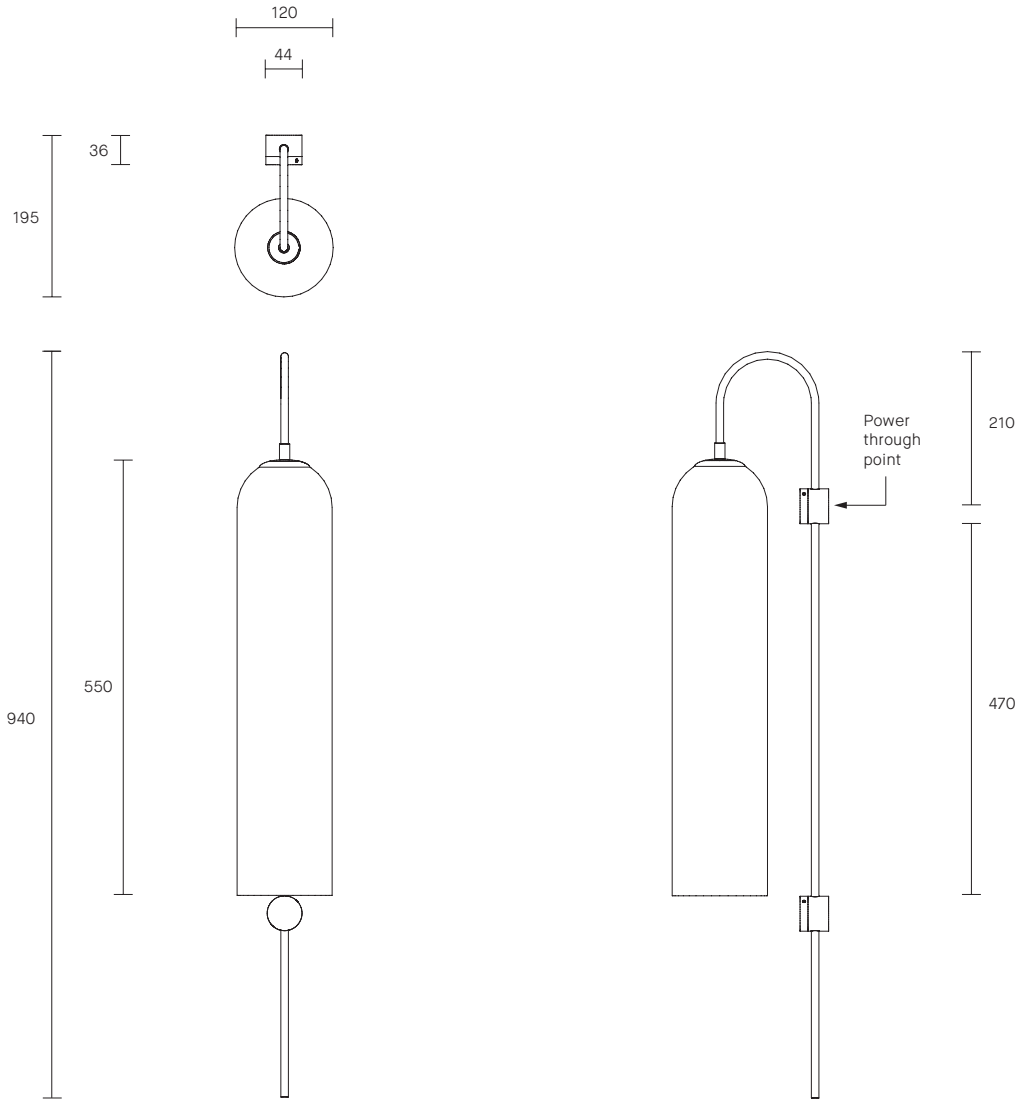

FLOAT COLLECTION
GLIDE WALL SCONCE

SPECIFICATION SHEET
AUSTRALIA / INTERNATIONAL

ARTICOLO

FLOAT COLLECTION

GLIDE WALL SCONCE

SPECIFICATION SHEET

AUSTRALIA / INTERNATIONAL

FL_GWS_AU_20V1

ABOUT FLOAT

Float is a collection of refined lighting informed by glamorous design cues of a bygone era and defined by its soaring cylindrical form.

The collection continues Articolo's exploration of the richly storied nature of artisanship. Each mouth-blown piece is tirelessly perfected and uniquely individual. Born as an acclaimed Wall Sconce, today Float is also available as a Pendant and Table Lamp in multiple iterations.

LEAD TIME

6 - 8 weeks

LIGHT SOURCE

240V GU10 5.5W 36°
2700K warm white
355 lumens
CRI97
Dimmable
Globe included

WEIGHT

5kg

CERTIFICATION

CE/AU

WARRANTY

3 years

FITTING FINISHES

Brass (shown)
Mid Bronze
Electroplate Black
Satin Nickel

SHADE COLOURS

Snow (shown)
Drunken Emerald
Smoke
Grey
Clear