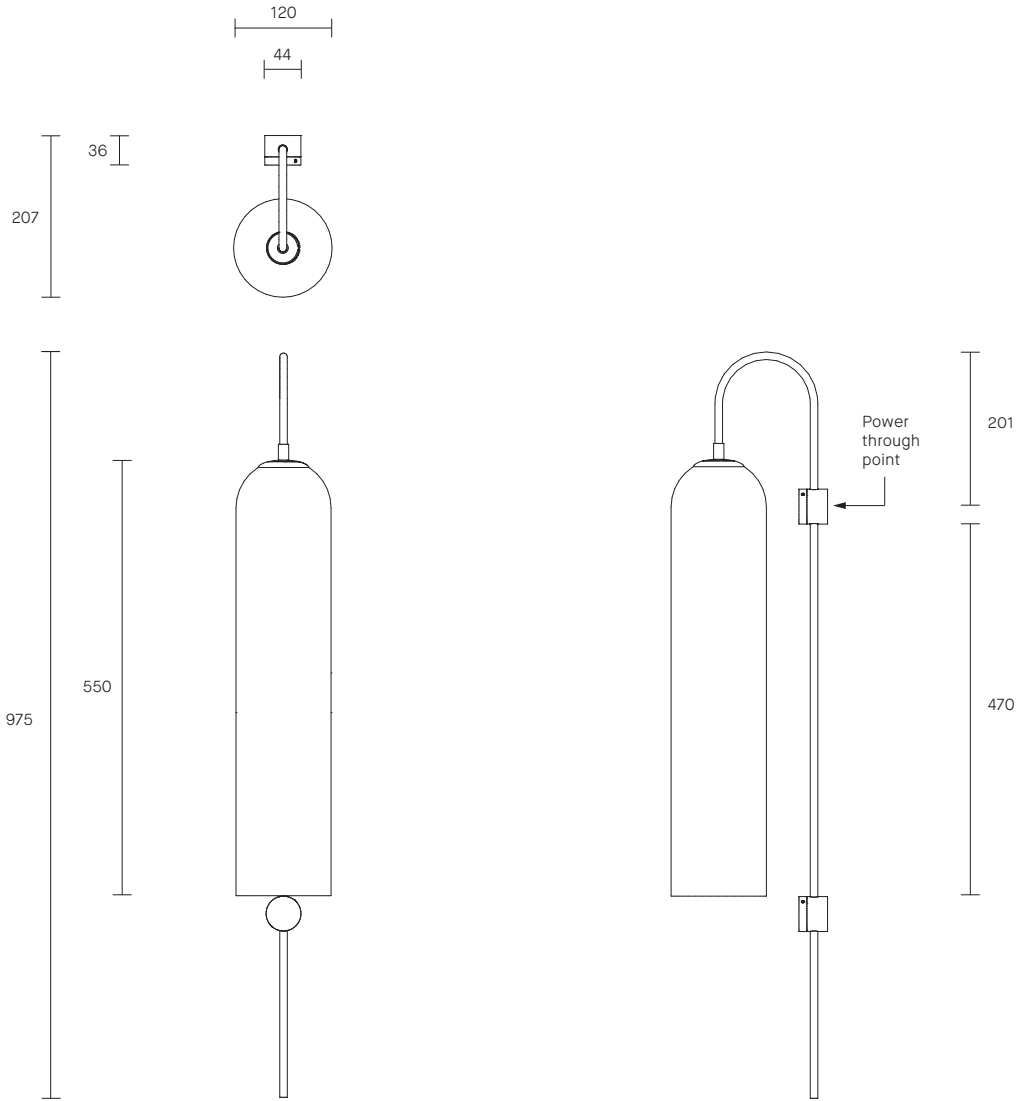

FLOAT COLLECTION
GLIDE WALL SCONCE

SPECIFICATION SHEET
AUSTRALIA / INTERNATIONAL

ARTICOLO

FLOAT COLLECTION

GLIDE WALL SCONCE

SPECIFICATION SHEET

AUSTRALIA / INTERNATIONAL

FL_GWS_AU_20V2

ABOUT FLOAT

Float is a collection of refined lighting informed by glamorous design cues of a bygone era and defined by its soaring cylindrical form.

The collection continues Articolo's exploration of the richly storied nature of artisanship. Each mouth-blown piece is tirelessly perfected and uniquely individual. Born as an acclaimed Wall Sconce, today Float is also available as a Pendant and Table Lamp in multiple iterations.

LEAD TIME

6 - 8 weeks

LIGHT SOURCE

240V GU10 5.5W 36°
2700K warm white
355 lumens
CRI97
Dimmable
Globe included

WEIGHT

5kg

CERTIFICATION

CE/AU

WARRANTY

3 years

FITTING FINISHES

Brass (shown)
Mid Bronze
Electroplate Black
Satin Nickel

SHADE COLOURS

Snow (shown)
Drunken Emerald
Smoke
Grey
Clear