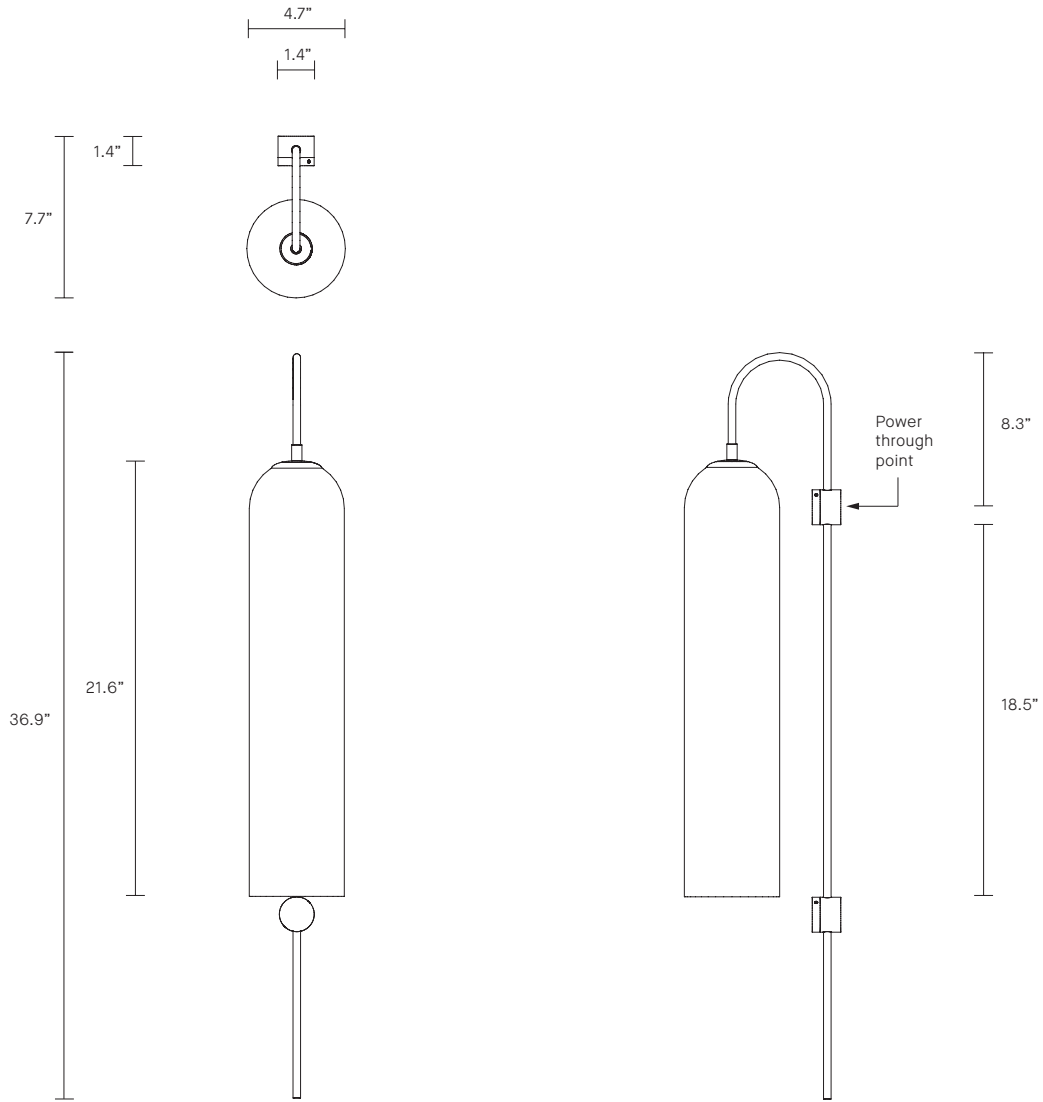

FLOAT COLLECTION
GLIDE WALL SCONCE

UL SPECIFICATION SHEET
NORTH AMERICA

ARTICOLO

FLOAT COLLECTION

GLIDE WALL SCONCE

UL SPECIFICATION SHEET

NORTH AMERICA

FL_GWS_S_UL_20V1

ABOUT FLOAT

Float is a collection of refined lighting informed by glamorous design cues of a bygone era and defined by its soaring cylindrical form.

The collection continues Articolò's exploration of the richly storied nature of artisanship. Each mouth-blown piece is tirelessly perfected and uniquely individual. Born as an acclaimed Wall Sconce, today Float is also available as a Pendant and Table Lamp in multiple iterations.

LEAD TIME

8 - 10 weeks

LIGHT SOURCE

110V 6W LED GU10
3000K warm white
500 lumens
Dimmable
Globe included

WEIGHT

10 lb

INSTALLATION

Supplied with mounting plate to fit 4.0/3.5 Jbox
Escutcheons may be ordered to conceal Jbox openings where needed

FITTING FINISHES

Brass (shown)
Mid Bronze
Articolo Black
Matte White
Electroplate Black
Satin Nickel

SHADE COLOURS

Snow (shown)
Drunken Emerald
Smoke
Grey
Clear

CERTIFICATION

US/ETL/CA

WARRANTY

3 years