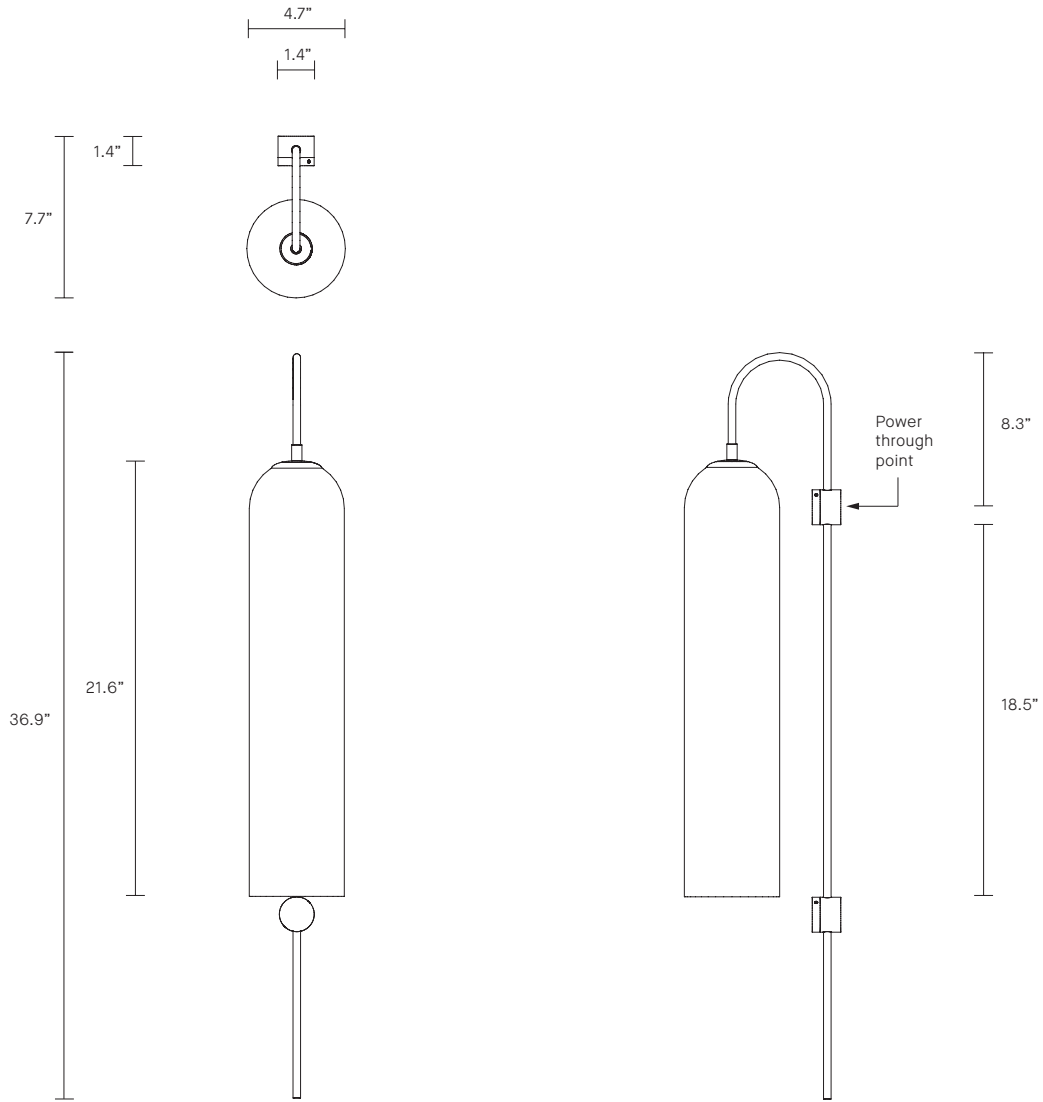

FLOAT COLLECTION
GLIDE WALL SCONCE

UL SPECIFICATION SHEET
NORTH AMERICA

ARTICOLO

FLOAT COLLECTION

GLIDE WALL SCONCE

UL SPECIFICATION SHEET

NORTH AMERICA

FL_GWS_UL_20V2

ABOUT FLOAT

Float is a collection of refined lighting informed by glamorous design cues of a bygone era and defined by its soaring cylindrical form.

The collection continues Articolò's exploration of the richly storied nature of artisanship. Each mouth-blown piece is tirelessly perfected and uniquely individual. Born as an acclaimed Wall Sconce, today Float is also available as a Pendant and Table Lamp in multiple iterations.

LEAD TIME

8 - 10 weeks

LIGHT SOURCE

120V GU10 7W LED
2700K warm white
500 lumens
Dimmable
Globe included

WEIGHT

10 lb

INSTALLATION

Supplied with mounting plate to fit 4.0/3.5 Jbox
Escutcheons may be ordered to conceal Jbox openings where needed

FITTING FINISHES

Brass (shown)
Mid Bronze
Articolo Black
Matte White
Electroplate Black
Satin Nickel

SHADE COLOURS

Snow (shown)
Drunken Emerald
Smoke
Grey
Clear

CERTIFICATION

US/ETL/CA

WARRANTY

3 years