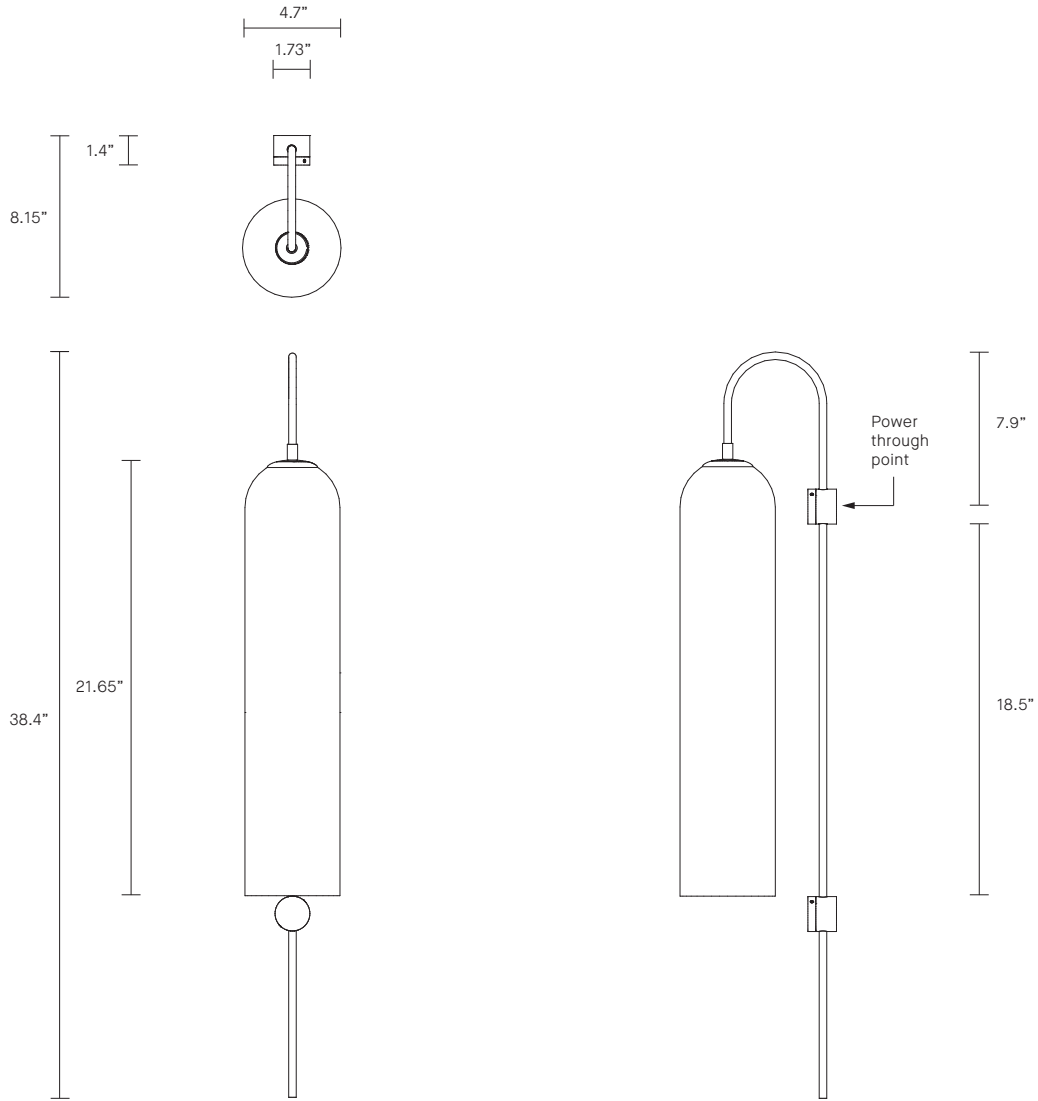

FLOAT COLLECTION
GLIDE WALL SCONCE

UL SPECIFICATION SHEET
NORTH AMERICA

ARTICOLO

FLOAT COLLECTION

GLIDE WALL SCONCE

UL SPECIFICATION SHEET

NORTH AMERICA

FL_GWS_UL_20V3

ABOUT FLOAT

Float is a collection of refined lighting informed by glamorous design cues of a bygone era and defined by its soaring cylindrical form.

The collection continues Articolo’s exploration of the richly storied nature of artisanship. Each mouth-blown piece is tirelessly perfected and uniquely individual. Born as an acclaimed Wall Sconce, today Float is also available as a Pendant and Table Lamp in multiple iterations.

LEAD TIME

8 - 10 weeks

LIGHT SOURCE

120V GU10 7W LED
 2700K warm white
 500 lumens
 Dimmable
 Globe included

WEIGHT

10 lb

INSTALLATION

Supplied with mounting plate to fit 4.0/3.5 Jbox
 Escutcheons may be ordered to conceal Jbox openings where needed

FITTING FINISHES

Brass (shown)
 Mid Bronze
 Articolo Black
 Matte White
 Electroplate Black
 Satin Nickel

SHADE COLOURS

Snow (shown)
 Drunken Emerald
 Smoke
 Grey
 Clear

CERTIFICATION

US/ETL/CA

WARRANTY

3 years