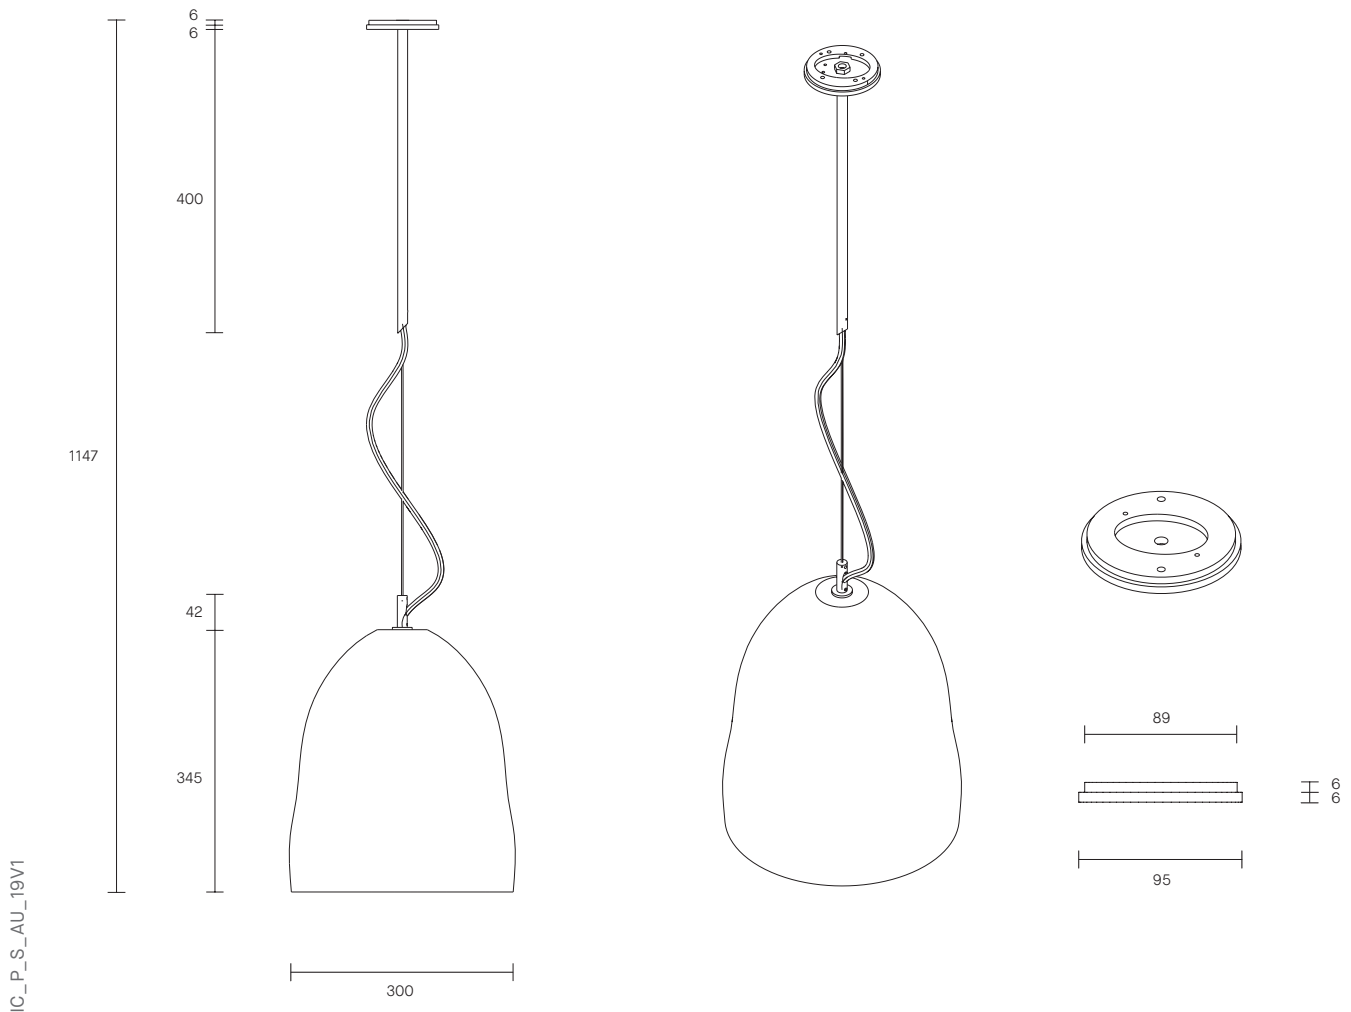

ICI COLLECTION

PENDANT

SPECIFICATION SHEET

AUSTRALIA / INTERNATIONAL

ABOUT ICI

Inspired by Danish design, the ICI collection celebrates the artisanal beauty and fluid materiality of mouthblown glass.

Characterised by its organic bell-shaped form, each ICI piece is truly unique with the second application of molten glass adding individual nuances to each edition.

ICI's form comes alive when lit, casting delicate watery shadow effects on the surrounding walls.

ICI is available as a wall sconce and pendant. In both glass or porcelain shades.

LEAD TIME

6 - 8 weeks

LIGHT SOURCE

240V E14 Fancy Round 4W LED

2700k warm white

400 lumens

Dimmable

Globe included

WEIGHT

4kg

CERTIFICATION