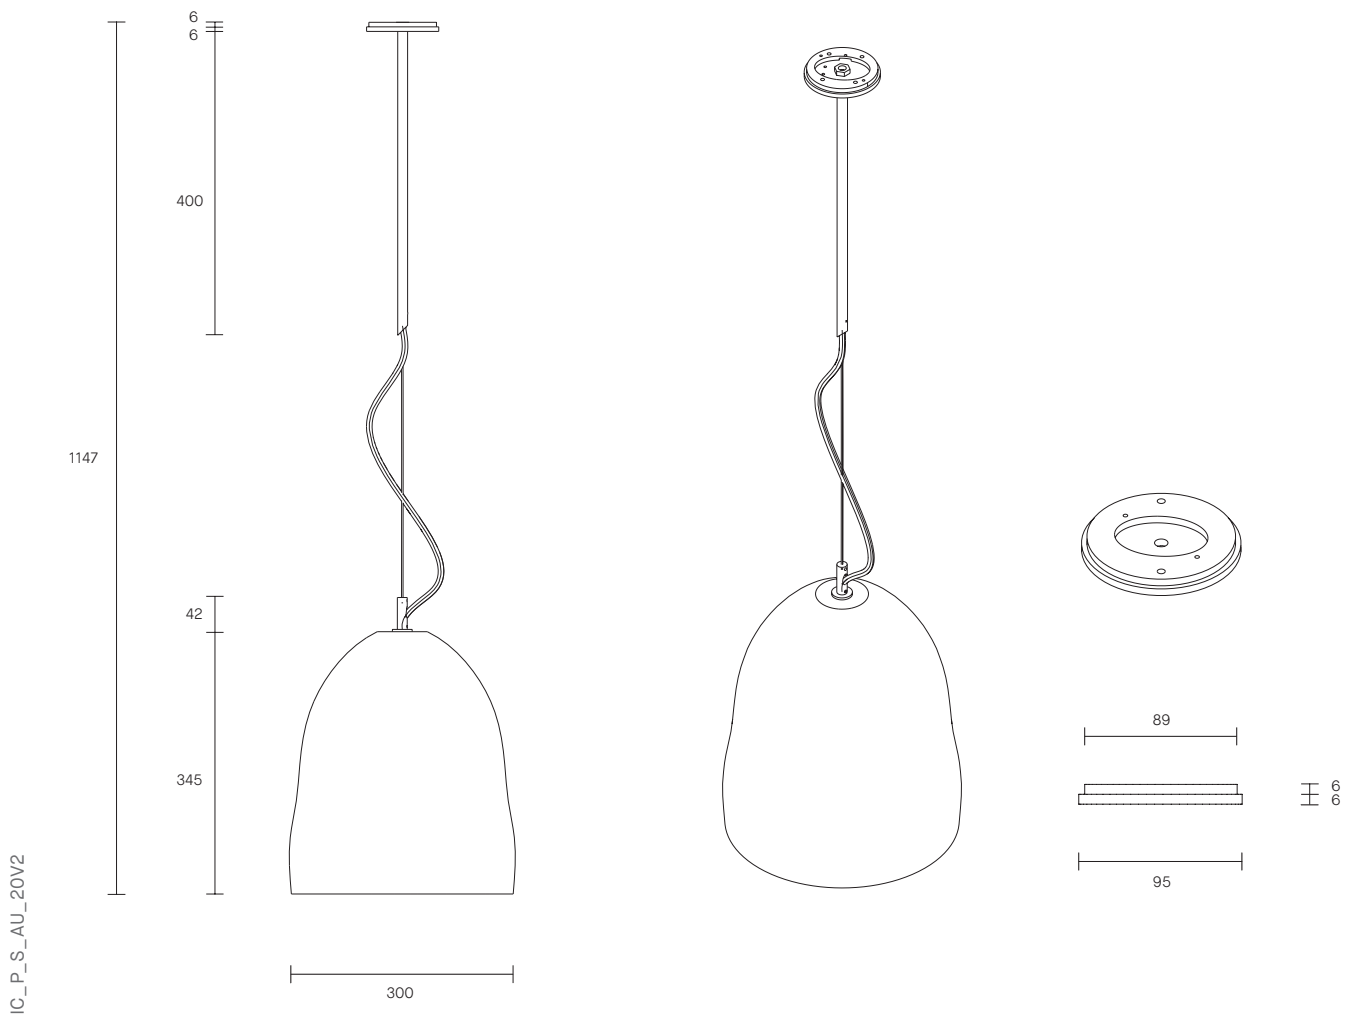

ICI COLLECTION

PENDANT

SPECIFICATION SHEET

AUSTRALIA / INTERNATIONAL

ABOUT ICI

Inspired by Danish design, the ICI collection celebrates the artisanal beauty and fluid materiality of mouthblown glass.

Characterised by its organic bell-shaped form, each ICI piece is truly unique with the second application of molten glass adding individual nuances to each edition.

ICI's form comes alive when lit, casting delicate watery shadow effects on the surrounding walls.

ICI is available as a wall sconce and pendant. In both glass or porcelain shades.

LEAD TIME

6 - 8 weeks

LIGHT SOURCE

240V E14 Fancy Round 4W LED

2700k warm white

400 lumens

Dimmable

Globe included

WEIGHT

4kg

CERTIFICATION