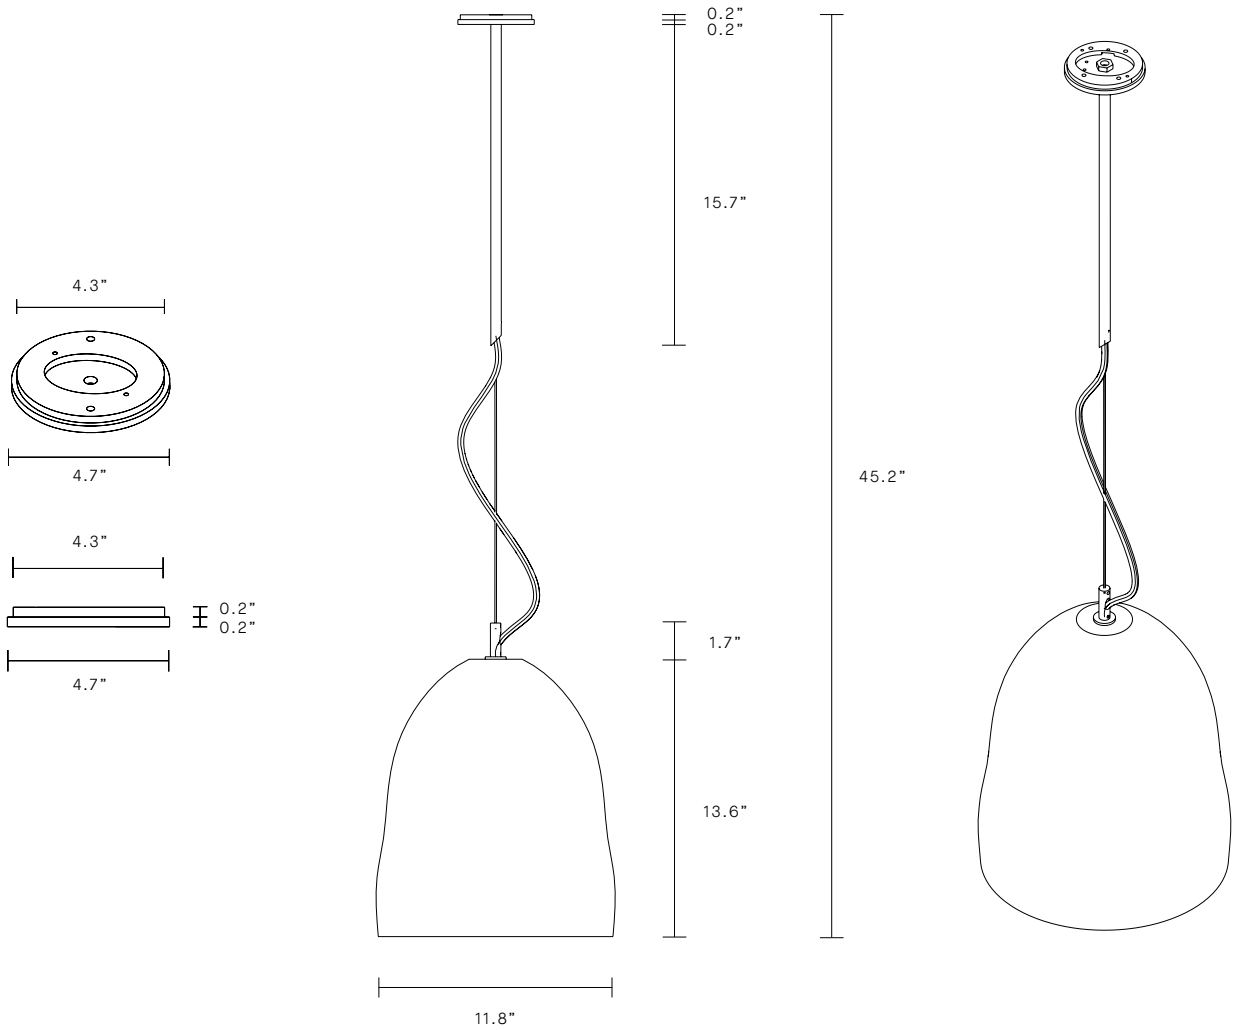

ICI COLLECTION

PENDANT

UL SPECIFICATION SHEET

NORTH AMERICA

IC_P_S_L_19V1

ABOUT ICI

Inspired by Danish design, the ICI collection celebrates the artisanal beauty and fluid materiality of mouthblown glass.

Characterised by its organic bell-shaped form, each ICI piece is truly unique with the second application of molten glass adding individual nuances to each edition.

ICI's form comes alive when lit, casting delicate watery shadow effects on the surrounding walls.

ICI is available as a wall sconce and pendant. In both glass or porcelain shades.

LEAD TIME

8 - 10 weeks

LIGHT SOURCE

110V E12 (60W) 3.7"

Supplied with external driver (Hatch RS12-15M-LED; 2.25"x1.25"x0.75")

Dimmable (Luxtron/Diva/CL)

INSTALLATION

Supplied with mounting plate to fit 4.0/3.5 Jbox

WEIGHT

10lb

FITTING FINISHES