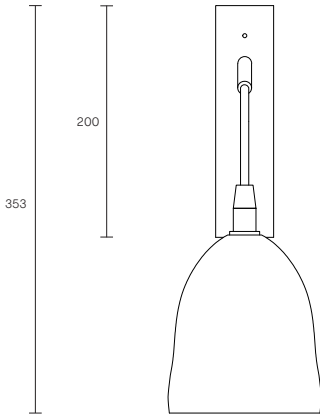

ICI COLLECTION

WALL SCONCE

SPECIFICATION SHEET

AUSTRALIA / INTERNATIONAL

IC_WS_S_AU_20V2

ABOUT ICI

Inspired by Danish design, the ICI collection celebrates the artisanal beauty and fluid materiality of mouthblown glass.