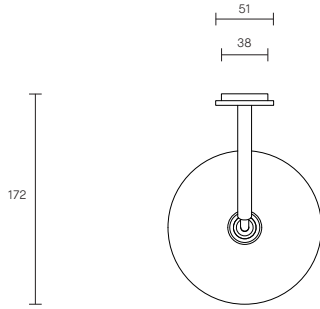

ICI COLLECTION

WALL SCONCE

SPECIFICATION SHEET

AUSTRALIA / INTERNATIONAL

IC_WS_S_AU_20V2

ABOUT ICI

Inspired by Danish design, the ICI collection celebrates the artisanal beauty and fluid materiality of mouthblown glass.

ICI is available as a wall sconce and pendant. In both glass or porcelain shades.

LEAD TIME

6 - 8 weeks

LIGHT SOURCE

12V G4 2W LED bipin
2700k warm white
200 lumens
Dimmable
Globe included

INSTALLATION

Supplied with external driver

WEIGHT

2kg

CERTIFICATION

CE/AU

WARRANTY

3 years

FITTING FINISHES

Brass
Mid Bronze
Articolo Black (shown)
Matte White
Satin Nickel