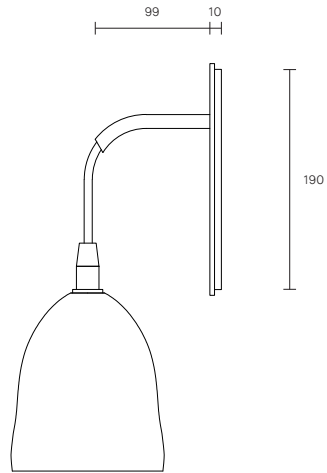

ICI COLLECTION

WALL SCONCE

SPECIFICATION SHEET

AUSTRALIA / INTERNATIONAL

IC_WS_S_AU_20V2

ABOUT ICI

Inspired by Danish design, the ICI collection celebrates the artisanal beauty and fluid materiality of mouthblown glass.