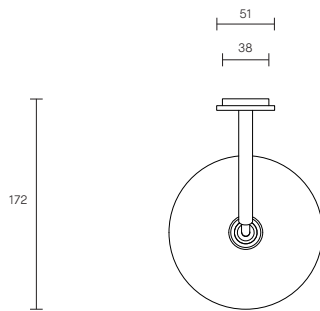

ICI COLLECTION

WALL SCONCE

SPECIFICATION SHEET

AUSTRALIA / INTERNATIONAL

IC_WS_S_AU_20V2

ABOUT ICI

Inspired by Danish design, the ICI collection celebrates the artisanal beauty and fluid materiality of mouthblown glass.

ICI is available as a wall sconce and pendant. In both glass or porcelain shades.

LEAD TIME

6 - 8 weeks

LIGHT SOURCE

12V G4 2W LED bipin
2700k warm white
200 lumens
Dimmable
Globe included

INSTALLATION

Supplied with external driver

WEIGHT

2kg

CERTIFICATION

CE/AU

WARRANTY

3 years

FITTING FINISHES

Brass
Mid Bronze
Articolo Black (shown)
Matte White
Satin Nickel