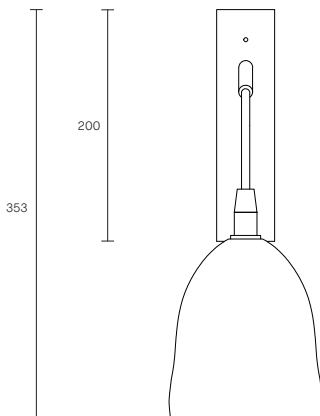

ICI COLLECTION

WALL SCONCE

SPECIFICATION SHEET

AUSTRALIA / INTERNATIONAL

IC_WS_S_AU_20V2

ABOUT ICI

Inspired by Danish design, the ICI collection celebrates the artisanal beauty and fluid materiality of mouthblown glass.