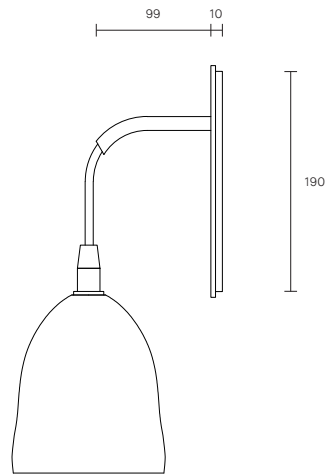

ICI COLLECTION

WALL SCONCE

SPECIFICATION SHEET

AUSTRALIA / INTERNATIONAL

IC_WS_S_AU_20V2

ABOUT ICI

Inspired by Danish design, the ICI collection celebrates the artisanal beauty and fluid materiality of mouthblown glass.