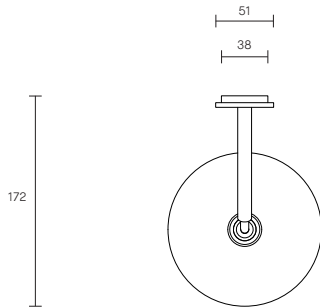

ICI COLLECTION

WALL SCONCE

SPECIFICATION SHEET

AUSTRALIA / INTERNATIONAL

IC_WS_S_AU_20V2

ABOUT ICI

Inspired by Danish design, the ICI collection celebrates the artisanal beauty and fluid materiality of mouthblown glass.

ICI is available as a wall sconce and pendant. In both glass or porcelain shades.

LEAD TIME

6 - 8 weeks

LIGHT SOURCE

12V G4 2W LED bipin
2700k warm white
200 lumens
Dimmable
Globe included

INSTALLATION

Supplied with external driver

WEIGHT

2kg

CERTIFICATION

CE/AU

WARRANTY

3 years

FITTING FINISHES

Brass (shown)
Mid Bronze
Articolo Black
Matte White
Satin Nickel