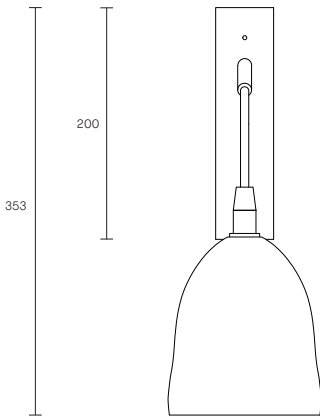

ICI COLLECTION

WALL SCONCE

SPECIFICATION SHEET

AUSTRALIA / INTERNATIONAL

IC_WS_S_AU_20V2

ABOUT ICI

Inspired by Danish design, the ICI collection celebrates the artisanal beauty and fluid materiality of mouthblown glass.