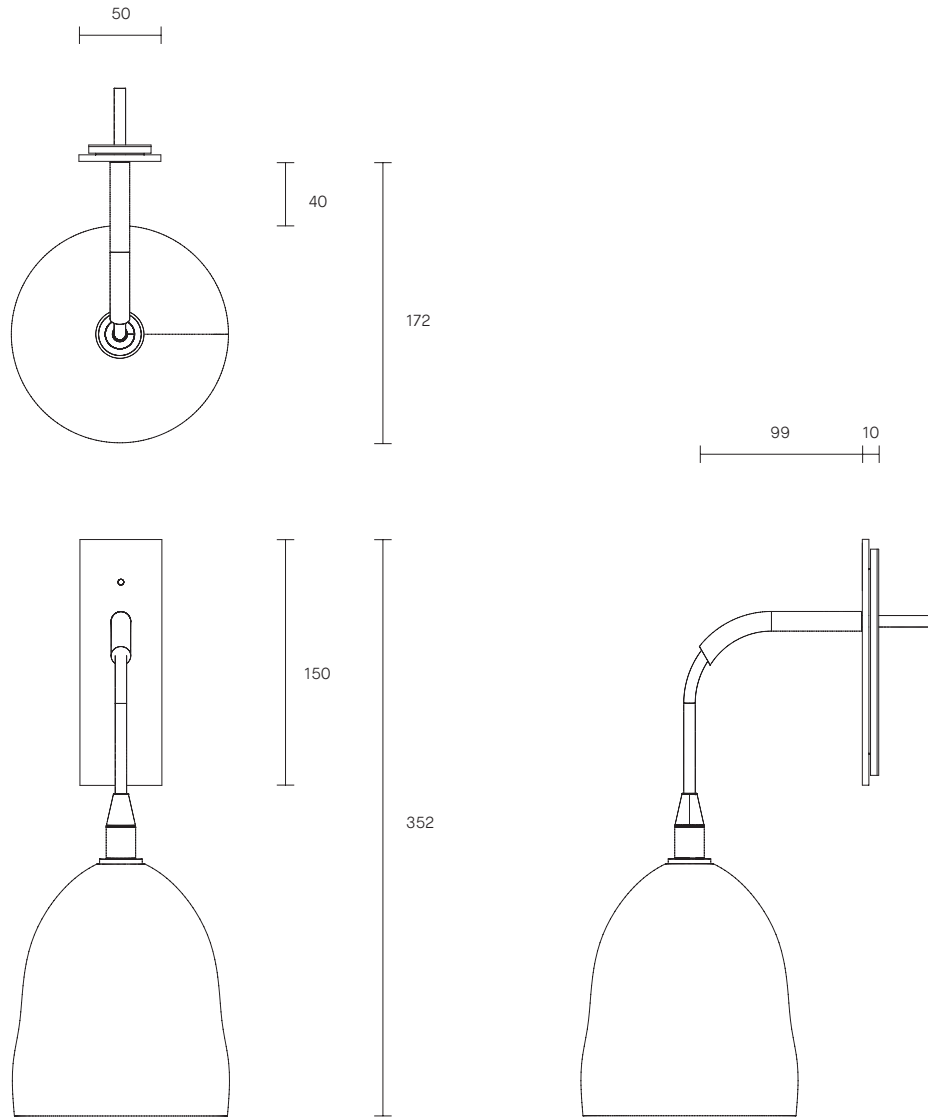

ICI COLLECTION

WALL SCONCE

SPECIFICATION SHEET

AUSTRALIA / INTERNATIONAL

IC_WS_S_AU_18V3

ABOUT ICI

Inspired by Danish design, the ICI collection celebrates the artisanal beauty and fluid materiality of mouthblown glass.

Characterised by its organic bell-shaped form, each ICI piece is truly unique with the second application of molten glass adding individual nuances to each edition.

ICI's form comes alive when lit, casting delicate watery shadow effects on the surrounding walls.

ICI is available as a wall sconce and pendant. In both glass or porcelain shades.

LEAD TIME

6 -8 weeks

LIGHT SOURCE

12V, G4 2W LED bipin
2700K

INSTALLATION

Supplied with external driver

Requires driver/transformer
installation