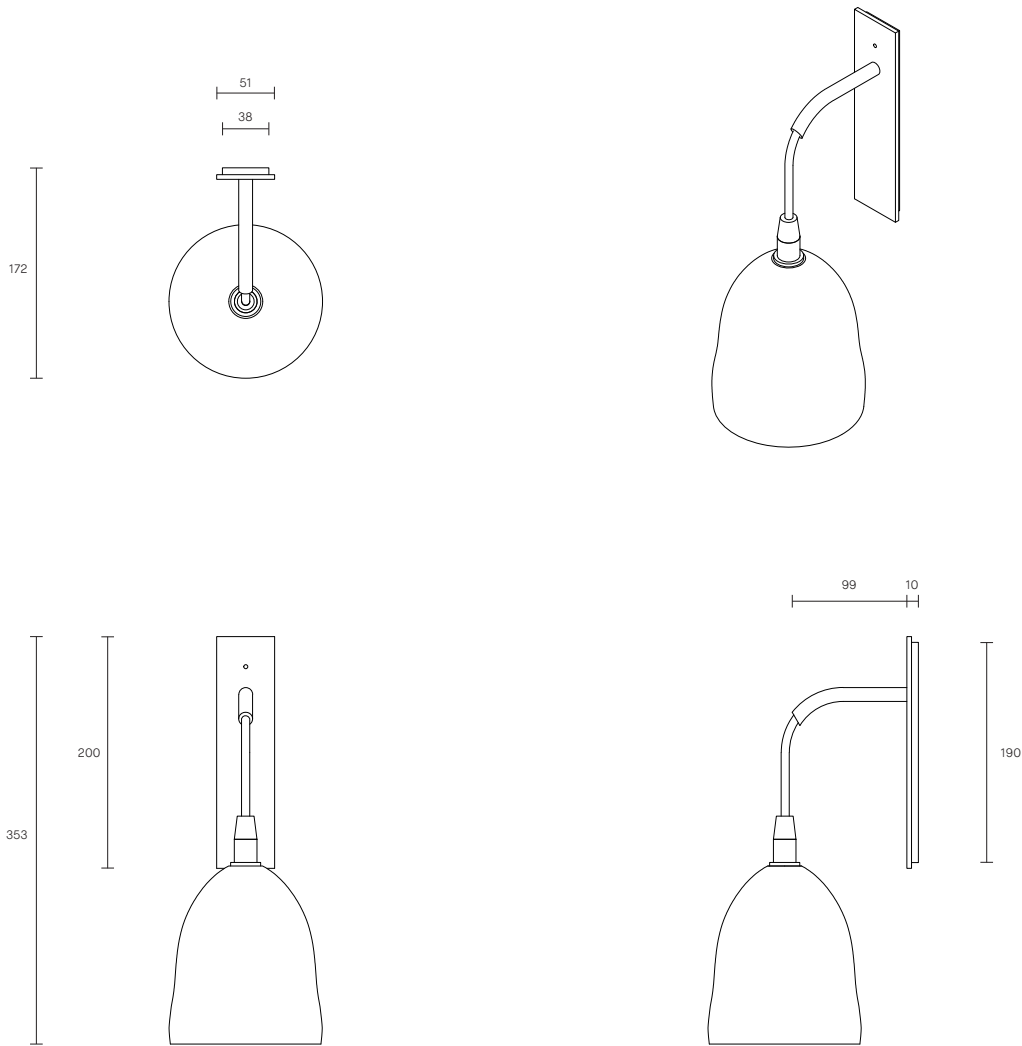

ICI COLLECTION

WALL SCONCE

SPECIFICATION SHEET

AUSTRALIA / INTERNATIONAL

IC_WS_S_AU_20V2

ABOUT ICI

Inspired by Danish design, the ICI collection celebrates the artisanal beauty and fluid materiality of mouthblown glass.

Characterised by its organic bell-shaped form, each ICI piece is truly unique with the second application of molten glass adding individual nuances to each edition.

ICI's form comes alive when lit, casting delicate watery shadow effects on the surrounding walls.

ICI is available as a wall sconce and pendant. In both glass or porcelain shades.

LEAD TIME

6 - 8 weeks

LIGHT SOURCE

12V G4 2W LED bipin
2700k warm white
200 lumens
Dimmable
Globe included

INSTALLATION

Supplied with external driver