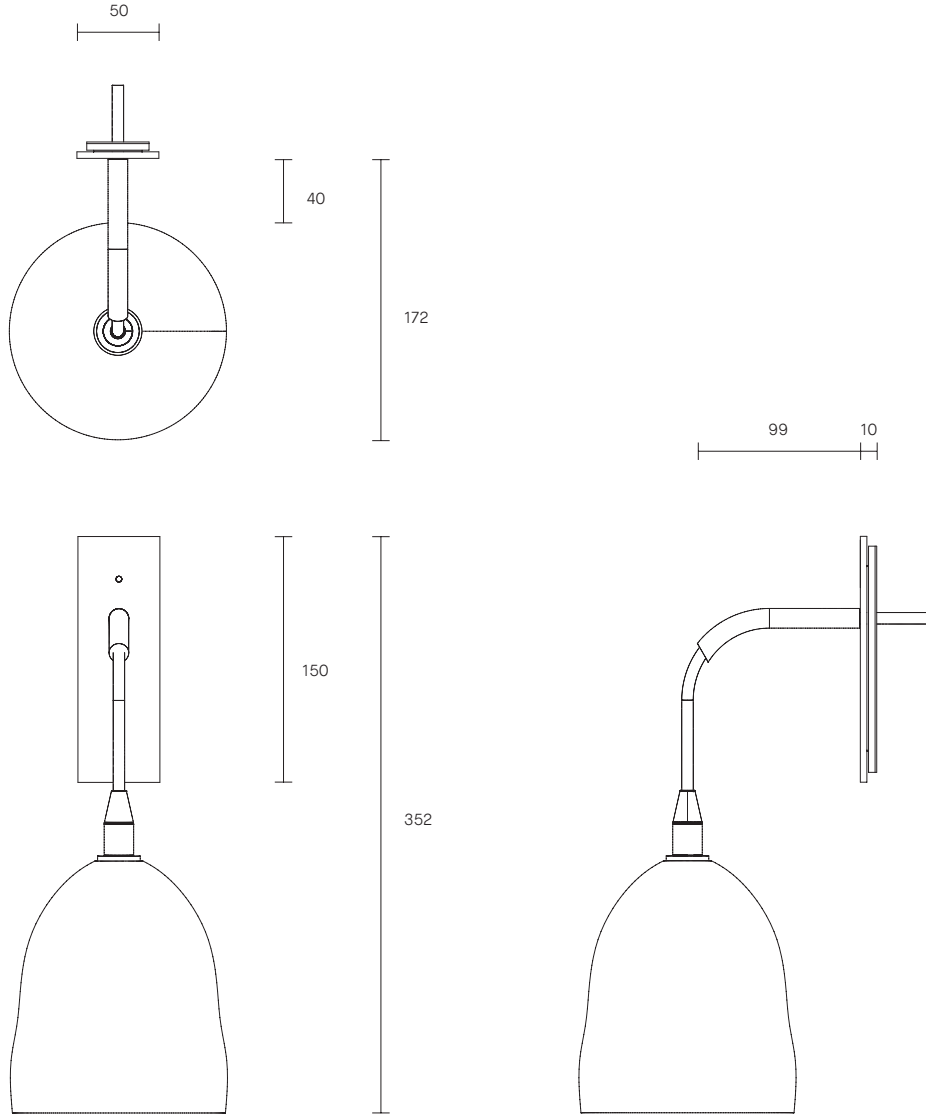

ICI COLLECTION

WALL SCONCE

SPECIFICATION SHEET

AUSTRALIA / INTERNATIONAL

IC_WS_S_AU_18V3

ABOUT ICI

Inspired by Danish design, the ICI collection celebrates the artisanal beauty and fluid materiality of mouthblown glass.

Characterised by its organic bell-shaped form, each ICI piece is truly unique with the second application of molten glass adding individual nuances to each edition.

ICI's form comes alive when lit, casting delicate watery shadow effects on the surrounding walls.

ICI is available as a wall sconce and pendant. In both glass or porcelain shades.

LEAD TIME

6 -8 weeks

LIGHT SOURCE

12V, G4 2W LED bipin
2700K

INSTALLATION

Supplied with external driver

Requires driver/transformer
installation