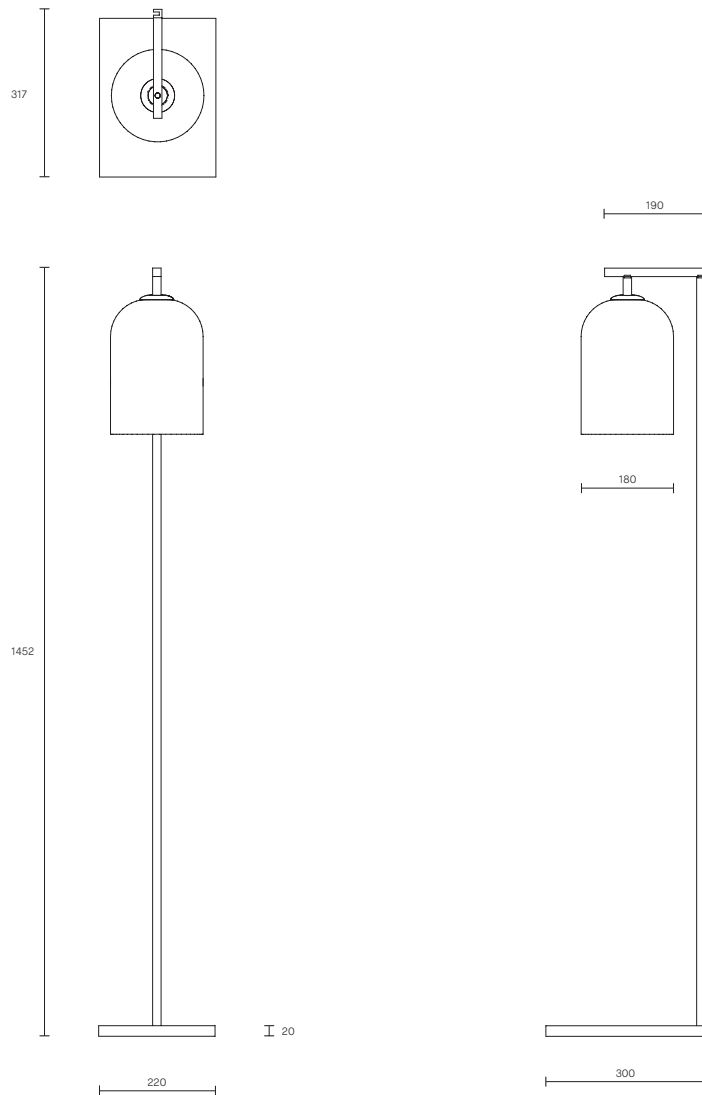

INDI COLLECTION
FLOOR LAMP

SPECIFICATION SHEET
AUSTRALIA / INTERNATIONAL

ARTICOLO

INDI COLLECTION

FLOOR LAMP

SPECIFICATION SHEET

AUSTRALIA / INTERNATIONAL

MO_FL_S_L_19V2

The Indi shade is removable for easy cleaning.

Indi is available in wall sconce, pendant, table lamp, floor lamp.

LEAD TIME

6 - 8 weeks

LIGHT SOURCE

240V E14 95mm 60W

2700K warm white

405 lumens