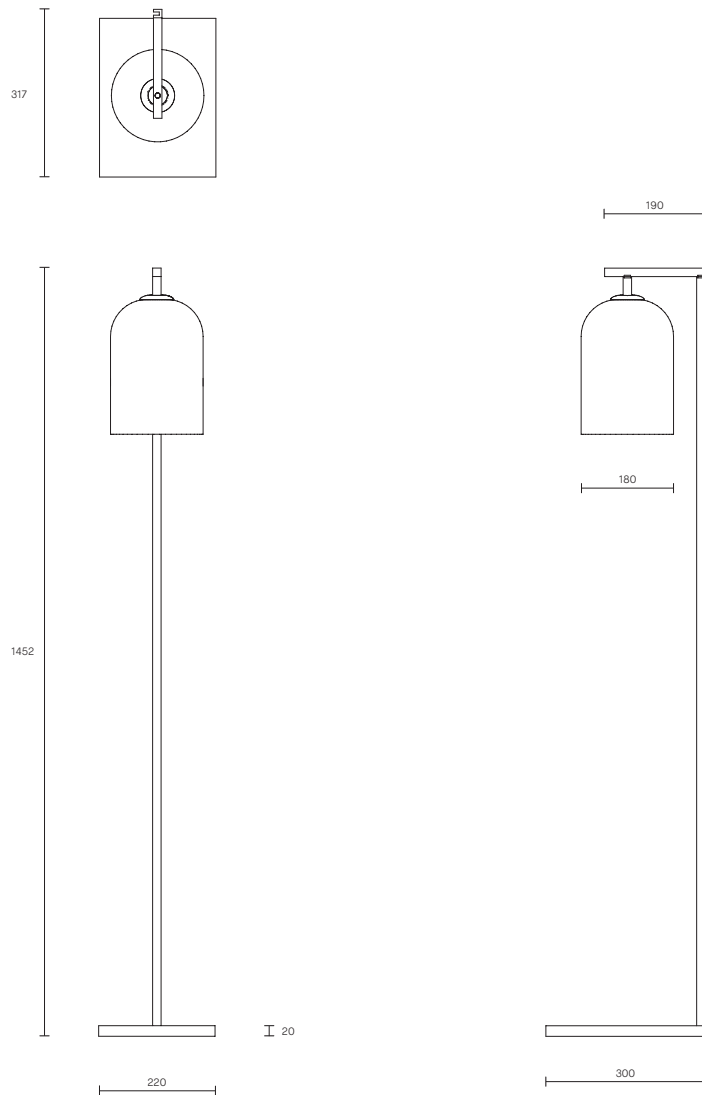

INDI COLLECTION

FLOOR LAMP

SPECIFICATION SHEET

AUSTRALIA / INTERNATIONAL

MO_FL_S_L_19V2

ABOUT INDI

A relaxed yet striking design, the handcrafted Indi collection embodies the beauty of black with pared back simplicity.

LEAD TIME

6 - 8 weeks

LIGHT SOURCE

240V E14 95mm 60W

2700K warm white

405 lumens

Dimmable

Globe included