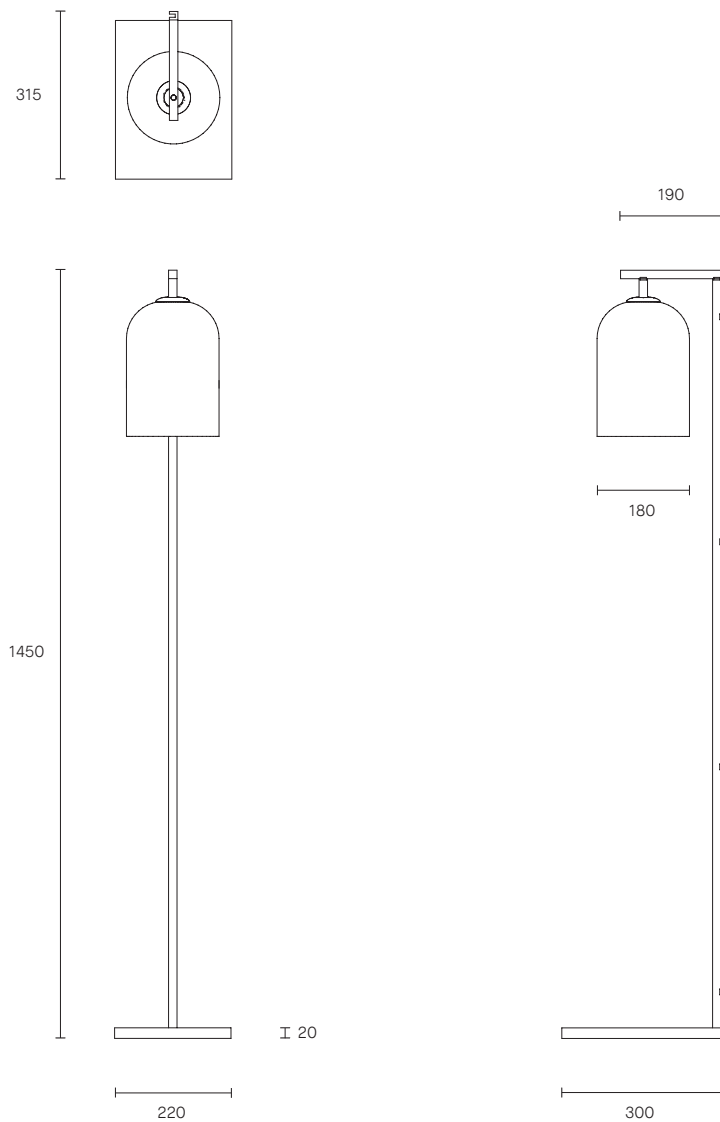

INDI COLLECTION

FLOOR LAMP

SPECIFICATION SHEET

AUSTRALIA / INTERNATIONAL

IN_FL_S_AU_20V2

ABOUT INDI

A relaxed yet striking design, the handcrafted Indi collection embodies the beauty of black with pared back simplicity.

Honest materials unite with detailed craftsmanship, each Indi shade is individually woven by skilled artisan hands.

The Indi shade is removable for easy cleaning.

Indi is available in wall sconce, pendant, table lamp, floor lamp.

LEAD TIME

6 - 8 weeks

LIGHT SOURCE

240V E14 Fancy Round 4W LED

2700K warm white

400 lumens

Globe included

WEIGHT

17kg

CERTIFICATION

CE/AU

WARRANTY

3 years

FITTING FINISHES

Articolo Black (shown)

Matte White

Brass

SHADE COLOURS

Clear (shown)

Smoke

WEAVE COLOURS

Black (shown)

Natural

Black and Natural

Sand

FLEX CORD COLOURS

Black

White

Natural Linen

Light Grey Linen

Black and White (shown)