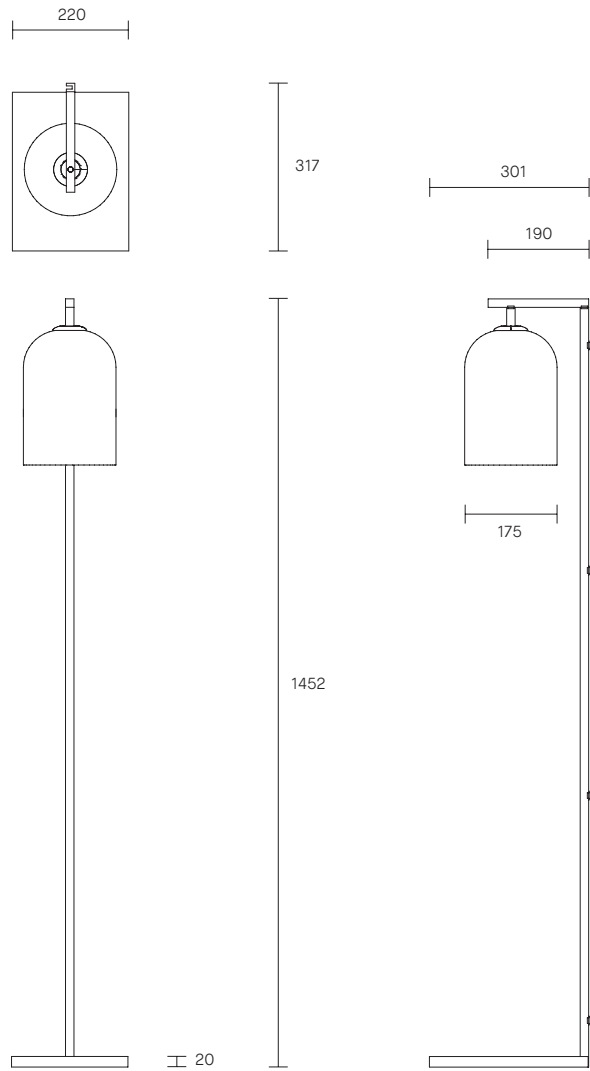

INDI COLLECTION

FLOOR LAMP

SPECIFICATION SHEET

AUSTRALIA / INTERNATIONAL

IN_FL_S_AU_18V3

ABOUT INDI

A relaxed yet striking design, the handcrafted Indi collection embodies the beauty of black with pared back simplicity

Honest materials unite with detailed craftsmanship, each Indi shade is individually woven by skilled artisan hands.

Indi shade is removable for easy cleaning.

Indi available in wall sconce, pendant, table lamp, floor lamp.

LEAD TIME

6 - 8 weeks

LIGHT SOURCE

240V, E14 small fancy round (35W)

Dimmable

WEIGHT

17 kg

FITTING FINISH

Articolo Black (cover)
Matte White

FLEX CORD COLOURS

Black
White
Natural Linen
Mid Grey
Black and White (cover)

SHADE COMBINATIONS

Black and natural weave on clear glass shade
Black weave on clear glass shade (cover)
Black weave on smoke glass shade