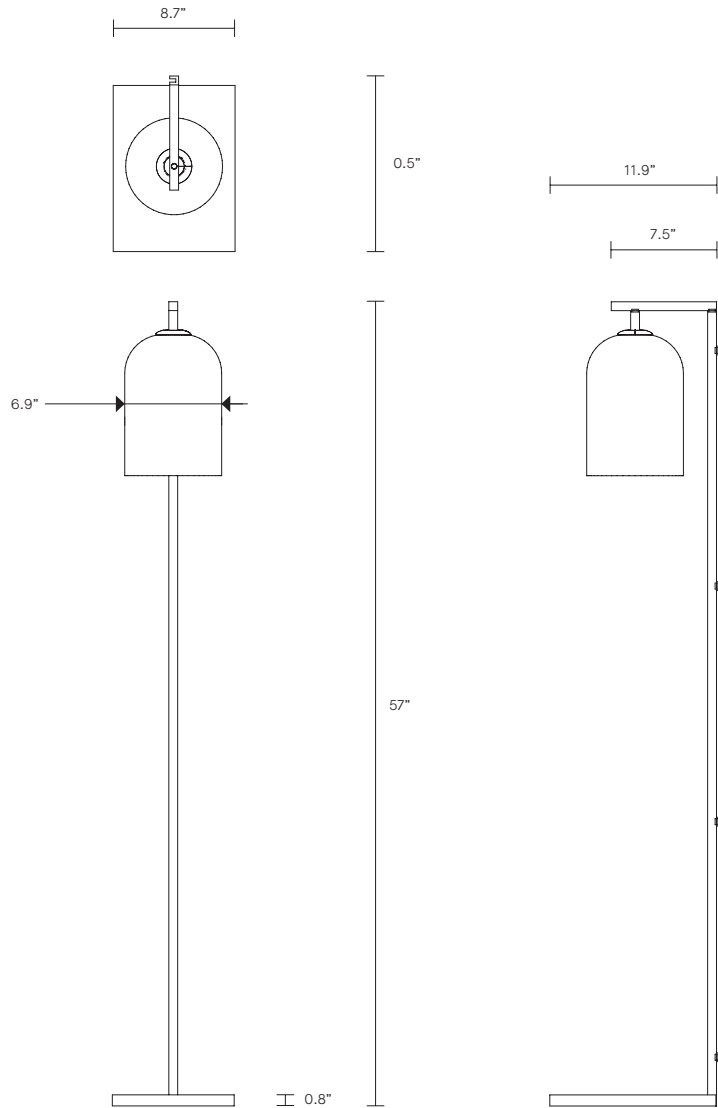

INDI COLLECTION
FLOOR LAMP

UL SPECIFICATION SHEET
NORTH AMERICA

ARTICOLO

INDI COLLECTION

FLOOR LAMP

UL SPECIFICATION SHEET

NORTH AMERICA

IN_FL_S_L_18V3

Indi shade is removable for easy cleaning.

Indi available in wall sconce, pendant, table lamp, floor lamp.

LEAD TIME

8 - 10 weeks

LIGHT SOURCE

110V E12 Small Fancy Round (35W)

WEIGHT

37.5lb